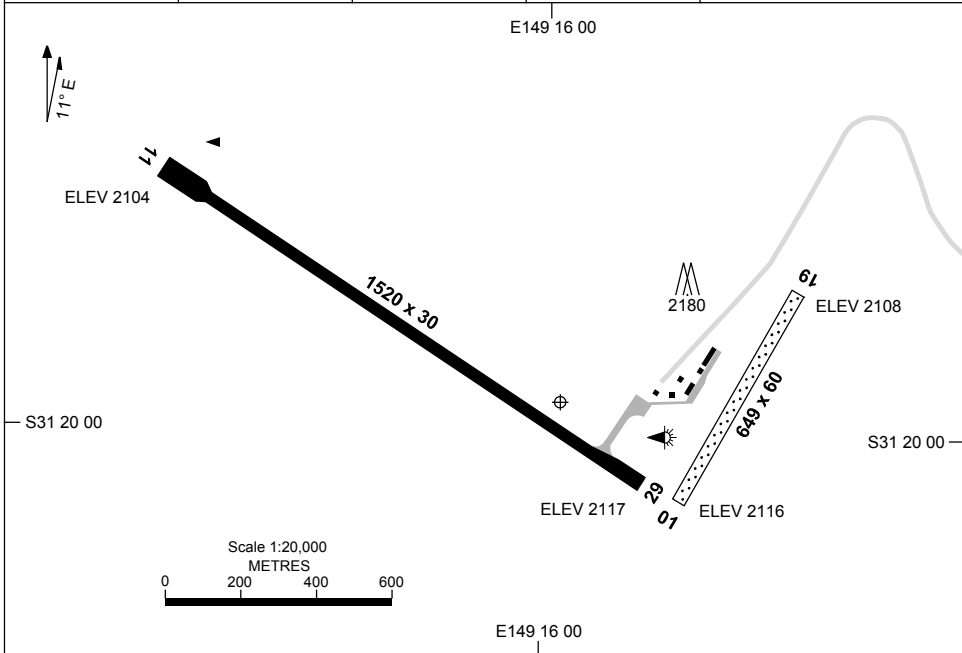

25 MAY 2017

AD ELEV 2117

S31 19 57 E149 16 02

AERODROME CHART

COONABARABRAN, NSW (YCBB)

FIA BN CEN 127.1	CTAF 126.7	PAL 119.2		Bearings are Magnetic Elevations in FEET AMSL
---------------------	---------------	--------------	--	--

RWY		AERODROME LIGHTING
		TAXIWAY : BLUE EDGE RL : PILOT ACTIVATED 119.2
11 ¹¹²	LIRL	
²⁹² 29	LIRL	
01 ⁰¹⁸	NIL	
¹⁹⁸ 19	NIL	

NOTES

1. AWIS (PHONE) 02 8302 7515
2. FIA FREQ 121.7 AVBL CIRCUIT AREA.

Changes: NOTE 1.