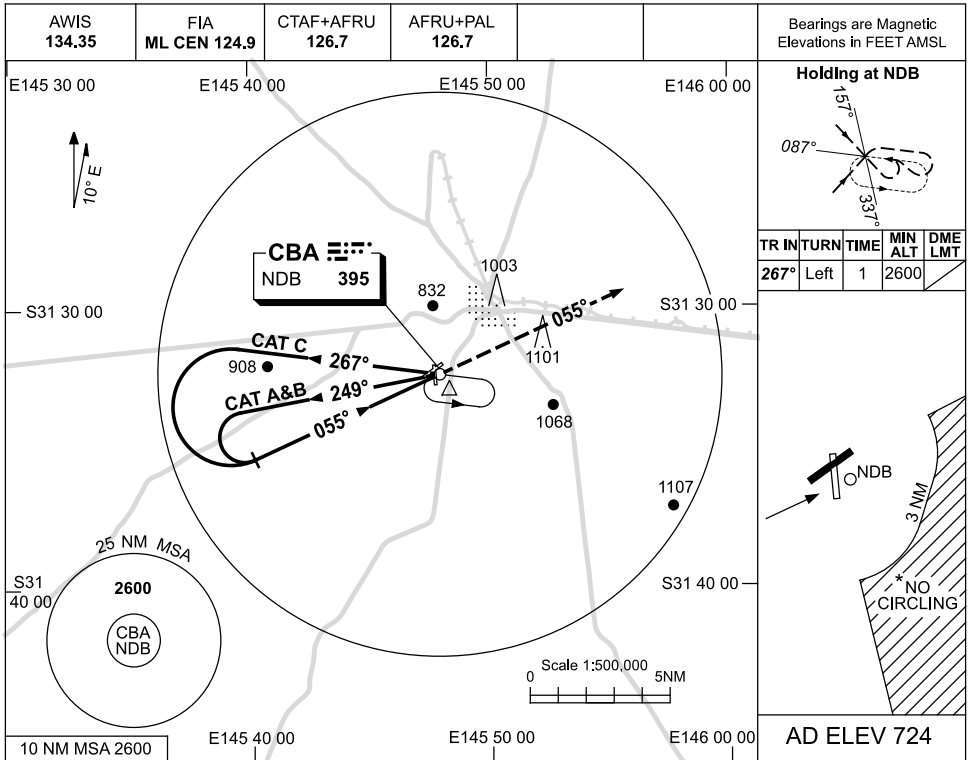

USE QNH

NDB RWY 05
COBAR, NSW (YCBA)

18 AUG 2016

NOTES

CATEGORY	A	B	C	D
S-I NDB	1330 (626-3.5)			NOT APPLICABLE
CIRCLING *	1390 (666-2.4)		1550 (826-4.0)	
ALTERNATE	(1166-4.4)		(1326-6.0)	

- 1. MAX IAS:
INITIAL :
CAT C : 210KT.
- *2. NO CIRCLING SOUTH-EAST OF RWY 23 & RWY 35 BEYOND 3NM.

Changes: NOTE 1.

CBANB01-148