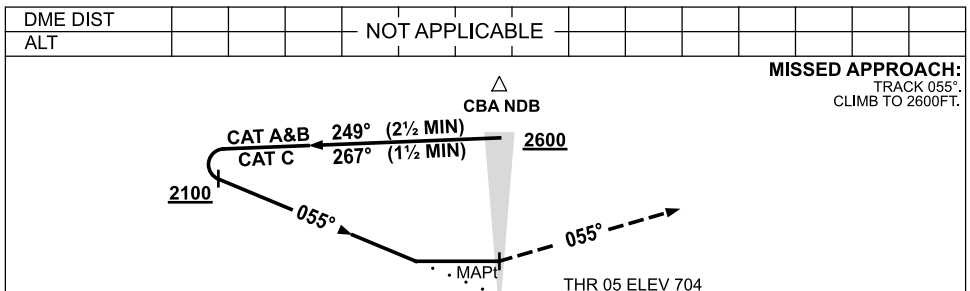

USE QNH

NDB RWY 05
COBAR, NSW (YCBA)

18 AUG 2016

NOTES

CATEGORY	A	B	C	D
S-I NDB	1330 (626-3.5)			NOT APPLICABLE
CIRCLING *	1390 (666-2.4)		1550 (826-4.0)	
ALTERNATE	(1166-4.4)		(1326-6.0)	

- 1. MAX IAS:
INITIAL :
CAT C : 210KT.
- *2. NO CIRCLING SOUTH-EAST OF RWY 23 & RWY 35 BEYOND 3NM.