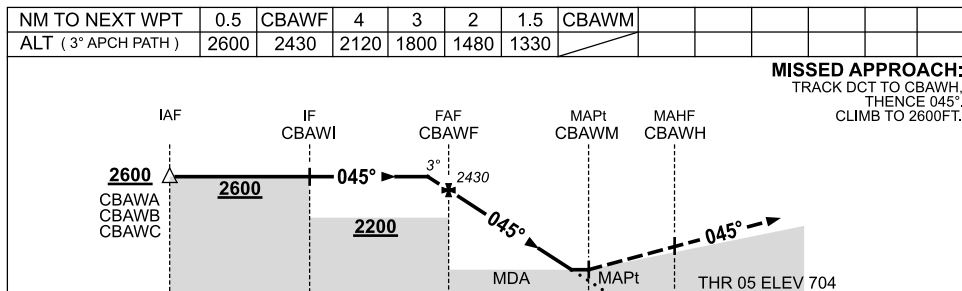

USE QNH

RNAV-Z<sub>(GNSS)</sub>RWY 05  
**COBAR, NSW (YCBA)**

18 AUG 2016

CATEGORY	A	B	C	D	
S-I GNSS	<b>1330 (626-3.5)</b>				<b>NOT APPLICABLE</b>
CIRCLING *	<b>1390 (666-2.4)</b>		<b>1550 (826-4.0)</b>		
ALTERNATE	(1166-4.4)		(1326-6.0)		

1. MAX IAS: INITIAL : 210KT.

\* 2. NO CIRCLING SOUTH-EAST OF RWY 23 & RWY 35 BEYOND 3NM.

Changes: MSA REF POINT.

CBAGN02-148