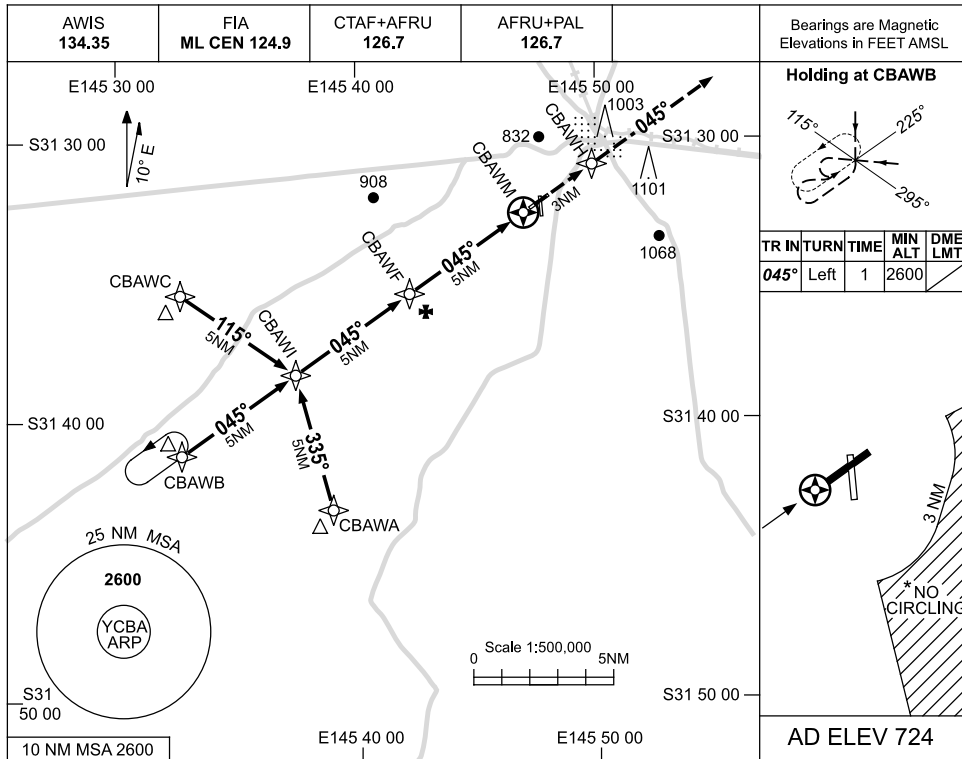

USE QNH

RNAV-Z<sub>(GNSS)</sub>RWY 05  
**COBAR, NSW (YCBA)**

18 AUG 2016

CATEGORY	A	B	C	D	
S-I GNSS	<b>1330 (626-3.5)</b>				<b>NOT APPLICABLE</b>
CIRCLING *	<b>1390 (666-2.4)</b>		<b>1550 (826-4.0)</b>		
ALTERNATE	(1166-4.4)		(1326-6.0)		

1. MAX IAS: INITIAL : 210KT.

\* 2. NO CIRCLING SOUTH-EAST OF RWY 23 & RWY 35 BEYOND 3NM.

Changes: MSA REF POINT.

CBAGN02-148