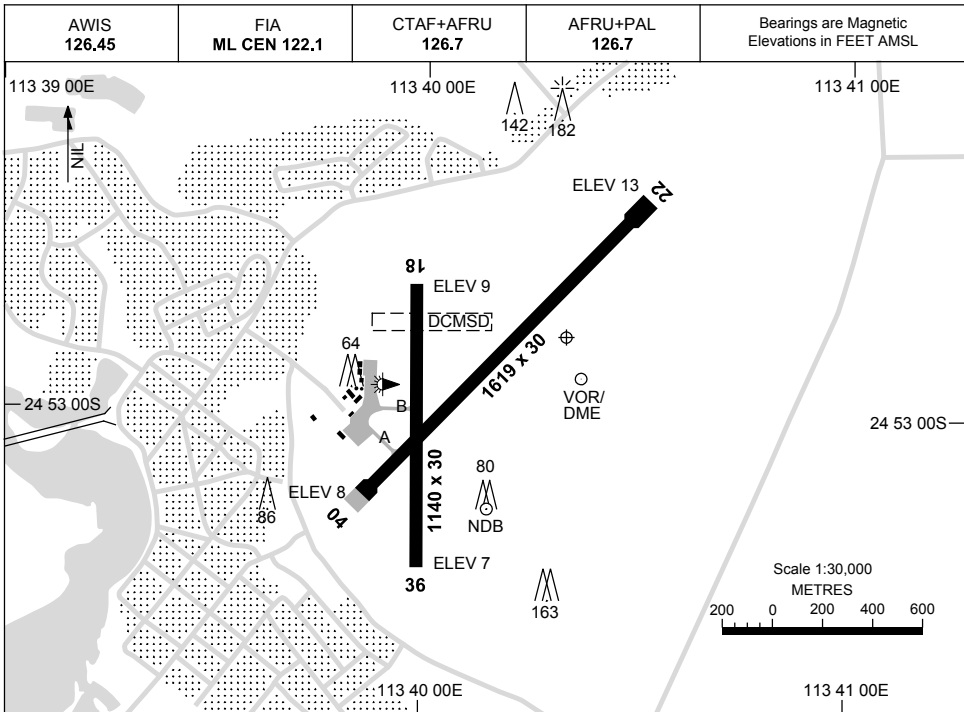

23 MAR 2023

AD ELEV 13
24 52 50S 113 40 20E

AERODROME CHART
CARNARVON, WA (YCAR)

AERODROME LIGHTING	
RWY	TAXIWAY : BLUE EDGE RL : AFRU+PAL 126.7 , SDBY (10 SEC)
04 <small>044</small>	LIRL
<small>224</small> 22	LIRL
18 <small>180</small>	NIL
<small>360</small> 36	NIL

NOTES

Changes: RWY 04/22 IWI DCMSD, THR 04 ELEV, RWY 04/22 MAG BRG.

CARAD01-174