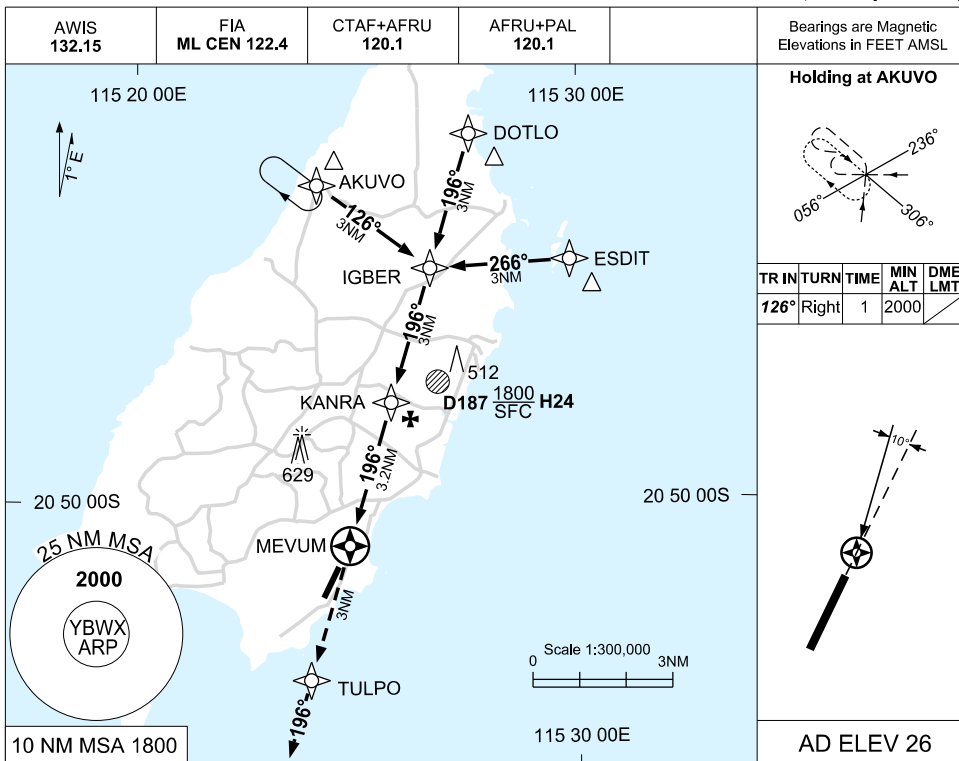

USE QNH

RNAV-Y (GNSS) RWY 21

7 NOV 2019

BARROW ISLAND, WA (YBWX)

NOTES

CATEGORY	H
LNAV (NON VAA)	620 (603-3.4)
CIRCLING	NOT APPLICABLE
ALTERNATE	(1103-5.4)

1. MAX IAS:
HOLDING: 100KT.

Changes: COORD FORMAT, EDITORIAL

BWXGN05-161