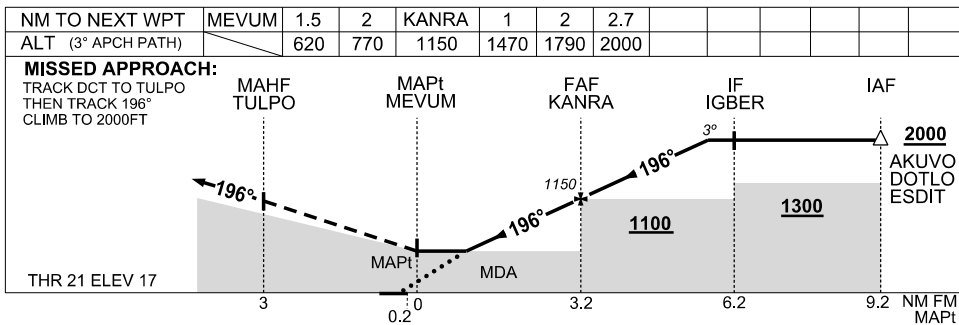

USE QNH

RNAV-Y (GNSS) RWY 21

7 NOV 2019

BARROW ISLAND, WA (YBWX)

NOTES

CATEGORY	H
LNAV (NON VAA)	620 (603-3.4)
CIRCLING	NOT APPLICABLE
ALTERNATE	(1103-5.4)

1. MAX IAS:
HOLDING: 100KT.

Changes: COORD FORMAT, EDITORIAL