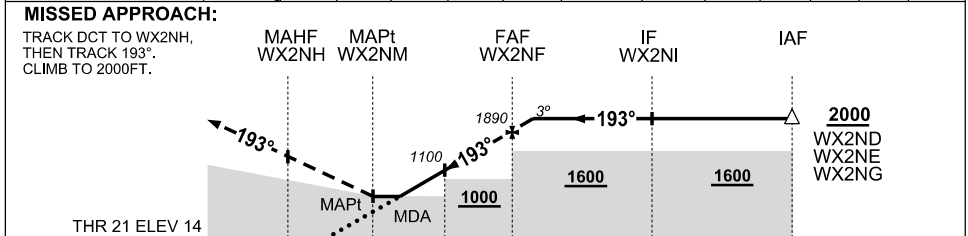

USE QNH

RNP Z RWY 21

30 NOV 2023

BARROW ISLAND, WA (YBWX)

NM TO NEXT WPT	WX2NM	1.0	2	2.5	3	4	WX2NF	0.3				
ALT (3° APCH PATH)		630	940	1100	1260	1570	1890	2000				

NM TO WX2NM	3	0.8	0	2.5	5	10	15
-------------	---	-----	---	-----	---	----	----

**NOTES**

CATEGORY	A	B	C	D
LNAV	630 (616-3.5)			NOT AUTHORISED
CIRCLING *	630 (606-2.4)		NOT AUTHORISED	
ALTERNATE	(1106-4.4)		(1116-5.5)	

1. MAX IAS HOLDING: 210KT.
- \*2. NO CIRCLING WEST OF RWY 03/21.