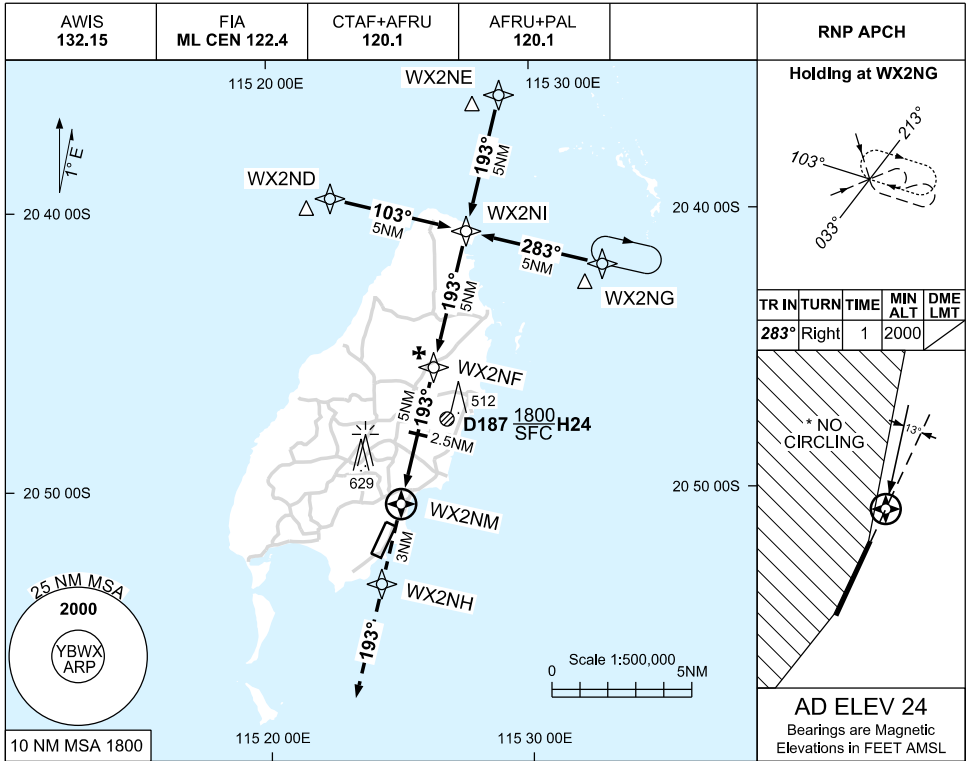

USE QNH

RNP Z RWY 21

30 NOV 2023

BARROW ISLAND, WA (YBWX)

NM TO NEXT WPT	WX2NM	1.0	2	2.5	3	4	WX2NF	0.3				
ALT (3° APCH PATH)		630	940	1100	1260	1570	1890	2000				

NM TO WX2NM	3	0.8	0	2.5	5	10	15
-------------	---	-----	---	-----	---	----	----