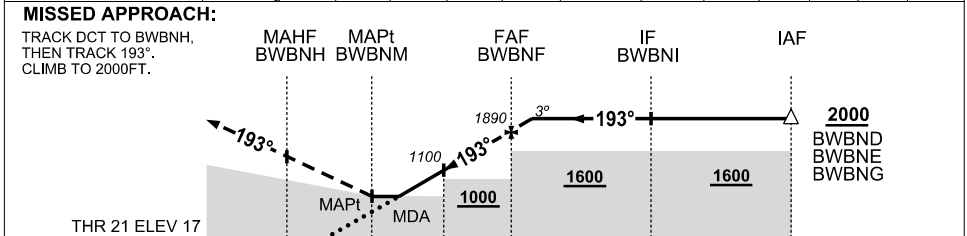

USE QNH

RNAV-Z (GNSS) RWY 21

7 NOV 2019

**BARROW ISLAND, WA (YBWX)**

NM TO NEXT WPT	BWBNM	1.0	2	2.5	3	4	BWBNF	0.3				
ALT (3° APCH PATH)		630	940	1100	1260	1580	1890	2000				

**NOTES**

CATEGORY	A	B	C	D
LNAV	<b>630 (613-3.4)</b>			NOT AUTHORISED
CIRCLING *	<b>630 (604-2.4)</b>		NOT AUTHORISED	
ALTERNATE	<b>(1104-4.4)</b>		<b>(1113-5.4)</b>	

1. MAX IAS HOLDING: 210KT.
- \*2. NO CIRCLING WEST OF RWY 03/21.

Changes: COORD FORMAT, EDITORIAL

BWXGN04-161