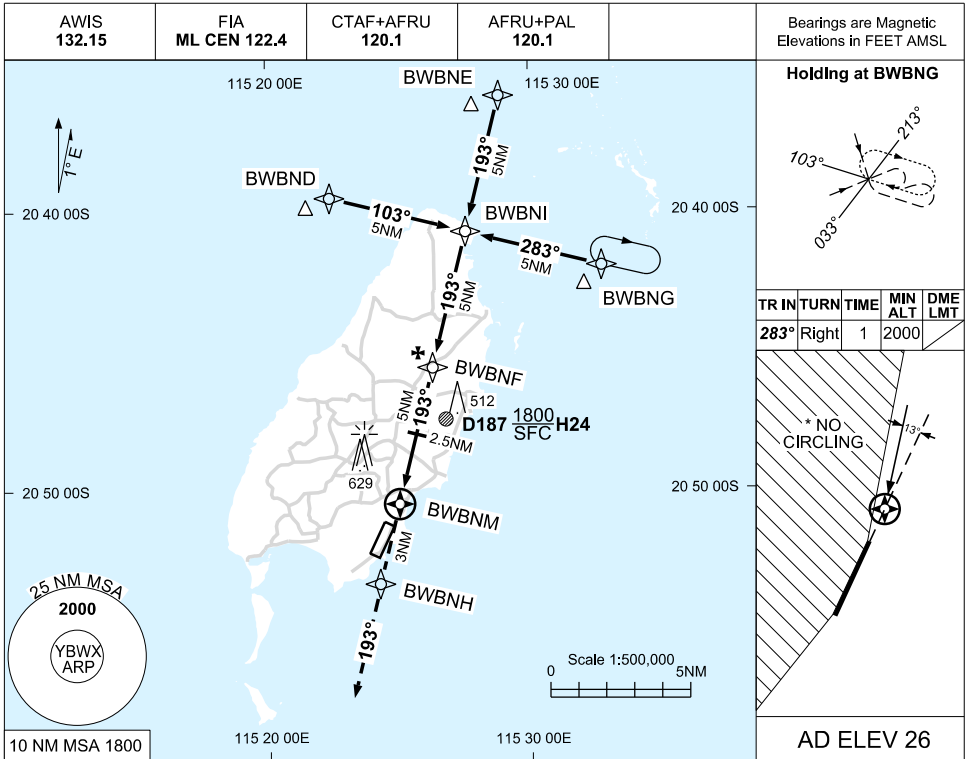

USE QNH

RNAV-Z (GNSS) RWY 21

7 NOV 2019

**BARROW ISLAND, WA (YBWX)**

NM TO NEXT WPT	BWBNM	1.0	2	2.5	3	4	BWBNF	0.3				
ALT (3° APCH PATH)		630	940	1100	1260	1580	1890	2000				

**NOTES**

CATEGORY	A	B	C	D
LNAV	<b>630 (613-3.4)</b>			NOT AUTHORISED
CIRCLING *	<b>630 (604-2.4)</b>		NOT AUTHORISED	
ALTERNATE	<b>(1104-4.4)</b>		<b>(1113-5.4)</b>	

1. MAX IAS HOLDING: 210KT.
- \*2. NO CIRCLING WEST OF RWY 03/21.

Changes: COORD FORMAT, EDITORIAL

BWXGN04-161