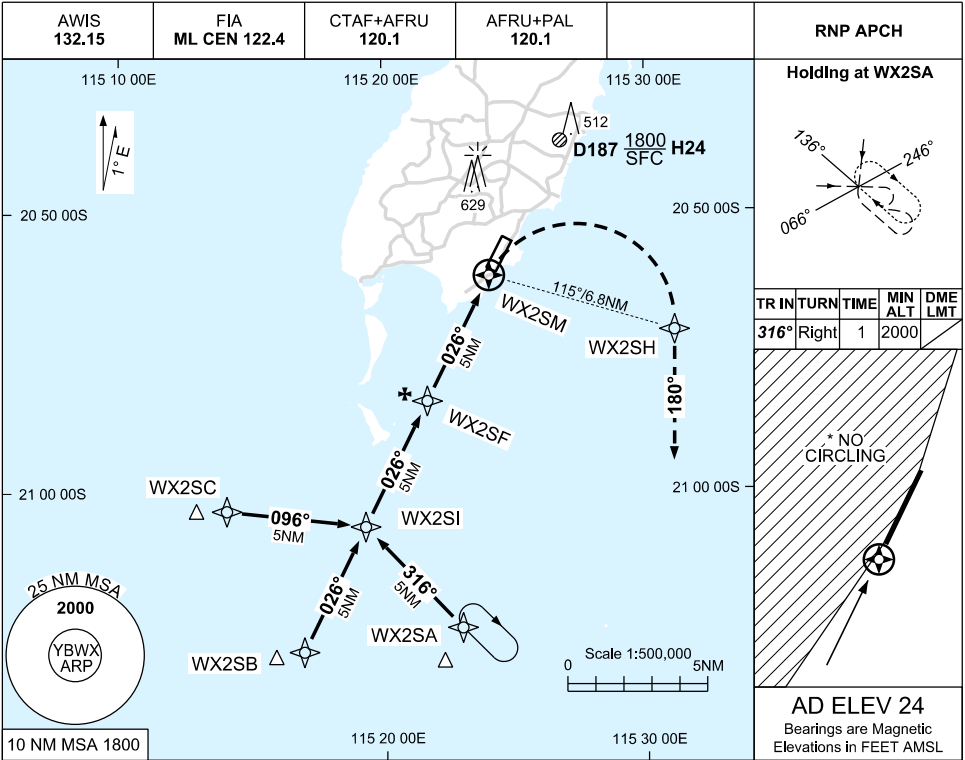

USE QNH

RNP Z RWY 03

30 NOV 2023

BARROW ISLAND, WA (YBWX)

CATEGORY	A	B	C	D
LNAV	550 (526-3.0)			NOT AUTHORISED
CIRCLING *	630 (606-2.4)		NOT AUTHORISED	
ALTERNATE	(1106-4.4)		(1116-5.5)	

NOTES
 1. MAX IAS : INITIAL: 210KT MAP TURN: 210KT
 *2. NO CIRCLING WEST OF RWY 03/21.

Changes: CHART TITLE, WPT IDENT, EDITORIAL BWXGN02-177