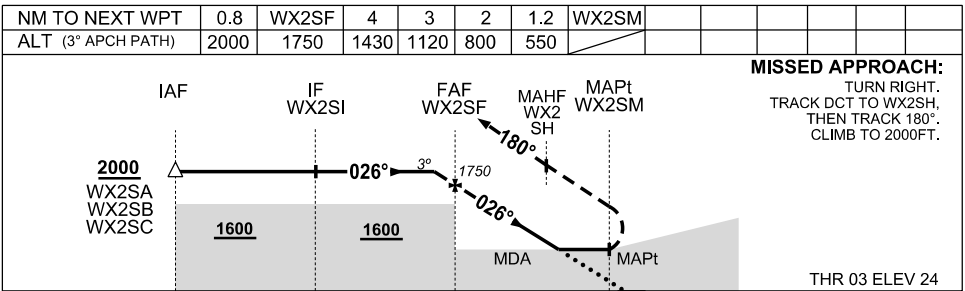

USE QNH

RNP Z RWY 03

30 NOV 2023

BARROW ISLAND, WA (YBWX)

CATEGORY	A	B	C	D
LNAV	550 (526-3.0)			NOT AUTHORISED
CIRCLING *	630 (606-2.4)		NOT AUTHORISED	
ALTERNATE	(1106-4.4)		(1116-5.5)	

NOTES
 1. MAX IAS : INITIAL: 210KT MAP TURN: 210KT
 *2. NO CIRCLING WEST OF RWY 03/21.

Changes: CHART TITLE, WPT IDENT, EDITORIAL BWXGN02-177