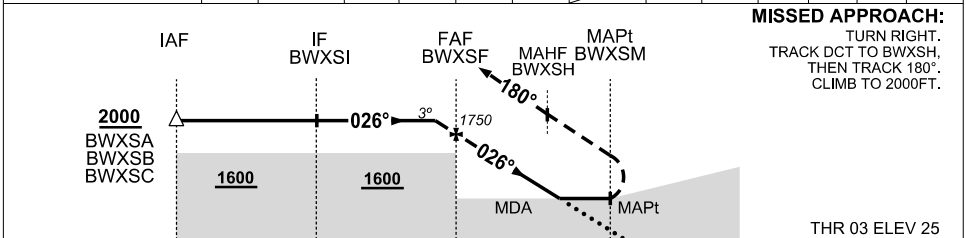

USE QNH

RNAV-Z (GNSS) RWY 03

7 NOV 2019

BARROW ISLAND, WA (YBWX)

NM TO NEXT WPT	0.8	BWXSF	4	3	2	1.2	BWXSM						
ALT (3° APCH PATH)	2000	1750	1430	1120	800	550							

CATEGORY	A	B	C	D
LNAV	550 (524-3.0)			NOT AUTHORISED
CIRCLING *	630 (604-2.4)		NOT AUTHORISED	
ALTERNATE	(1104-4.4)		(1113-5.4)	

NOTES
 1. MAX IAS : INITIAL: 210KT
 MAP TURN: 210KT
 *2. NO CIRCLING WEST OF RWY 03/21.

Changes: COORD FORMAT, EDITORIAL BWXGN02-161