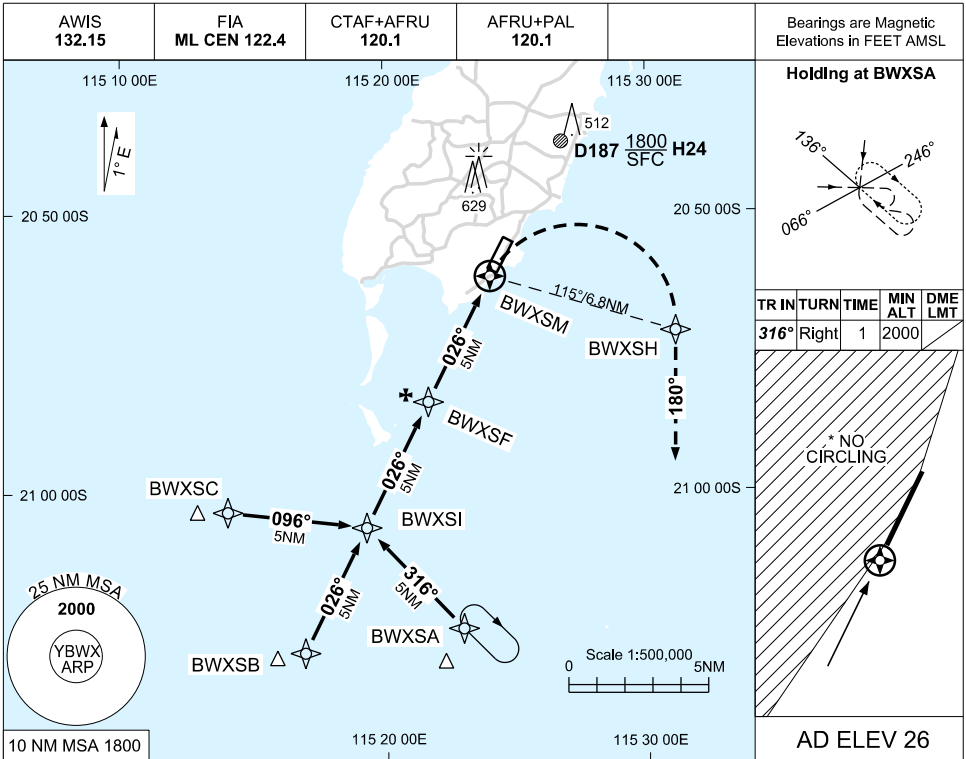

USE QNH

RNAV-Z (GNSS) RWY 03

7 NOV 2019

BARROW ISLAND, WA (YBWX)

NM TO NEXT WPT	0.8	BWXSF	4	3	2	1.2	BWXSM						
ALT (3° APCH PATH)	2000	1750	1430	1120	800	550							

CATEGORY	A	B	C	D
LNAV	550 (524-3.0)			NOT AUTHORISED
CIRCLING *	630 (604-2.4)		NOT AUTHORISED	
ALTERNATE	(1104-4.4)		(1113-5.4)	

NOTES
 1. MAX IAS : INITIAL: 210KT
 MAP TURN: 210KT
 *2. NO CIRCLING WEST OF RWY 03/21.

Changes: COORD FORMAT, EDITORIAL BWXGN02-161