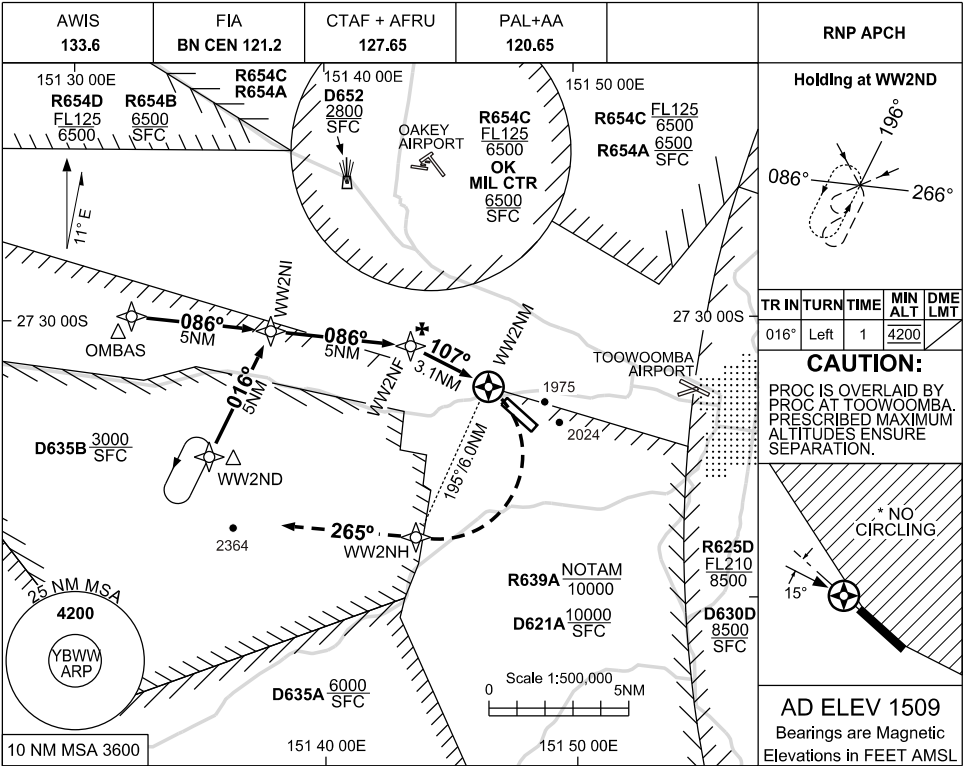

16 JUN 2022

USE QNH
BRISBANE WEST WELLCAMP, QLD (YBWW)

RNP Z RWY 12

NM TO NEXT WPT	4.7	4	3	2	1	WW2NF	2	1.2	WW2NM				
ALT (3° APCH PATH)	4200	3980	3660	3340	3020	2700	2360	2120					

NOTES

- MAX IAS HOLDING INITIAL & MAP : 210KT.
- NO CIRCLING EAST OF RWY 12/30.
- PRD OPR HR VIA NOTAM EXCEPT D652: H24 D635AB: HJ

CATEGORY	A	B	C	D
LNAV	2120 (684 - 3.8)		2120 (684 - 5.0)	NOT AUTHORISED
CIRCLING *	2430 (921 - 2.4)		NOT AUTHORISED	
ALTERNATE	(1421 - 4.4)		(1611 - 6.0)	

Changes: R654ABCD, OK MIL CTR

BWWGN02-171