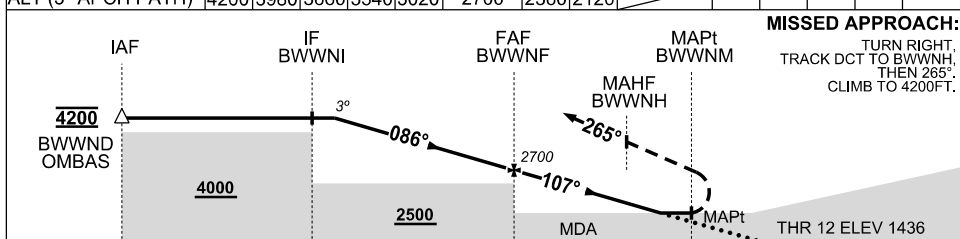

# USE QNH BRISBANE WEST WELLCAMP, QLD (YBWW)

RNP Z RWY 12

9 SEP 2021

NM TO NEXT WPT	4.7	4	3	2	1	BWWNF	2	1.2	BWWNM			
ALT (3° APCH PATH)	4200	3980	3660	3340	3020	2700	2360	2120				

NM TO BWWNM: 13.1, 8.1, 3.1, 0.8

### NOTES

1. MAX IAS HOLDING INITIAL & MAP : 210KT.
- \*2. NO CIRCLING EAST OF RWY 12/30.
3. PRD OPR HR VIA NOTAM EXCEPT D652: H24 D635AB: HJ

CATEGORY	A	B	C	D
LNAV	2120 (684 - 3.8)		2120 (684 - 5.0)	NOT AUTHORISED
CIRCLING *	2430 (921 - 2.4)		NOT AUTHORISED	
ALTERNATE	(1421 - 4.4)		(1611 - 6.0)	