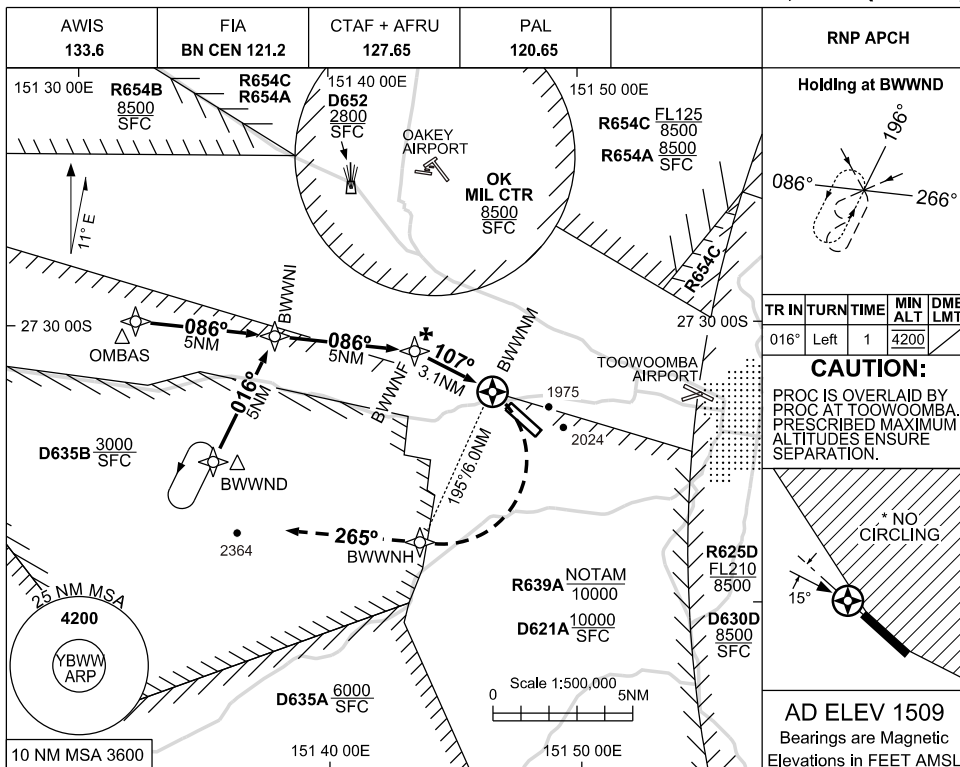

# USE QNH BRISBANE WEST WELLCAMP, QLD (YBWW)

RNP Z RWY 12

9 SEP 2021

NM TO NEXT WPT	4.7	4	3	2	1	BWWNF	2	1.2	BWWNM			
ALT (3° APCH PATH)	4200	3980	3660	3340	3020	2700	2360	2120				

NM TO BWWNM: 13.1, 8.1, 3.1, 0.8

### NOTES

1. MAX IAS HOLDING INITIAL & MAP : 210KT.
- \*2. NO CIRCLING EAST OF RWY 12/30.
3. PRD OPR HR VIA NOTAM EXCEPT D652: H24 D635AB: HJ

CATEGORY	A	B	C	D
LNAV	2120 (684 - 3.8)		2120 (684 - 5.0)	NOT AUTHORISED
CIRCLING *	2430 (921 - 2.4)		NOT AUTHORISED	
ALTERNATE	(1421 - 4.4)		(1611 - 6.0)	