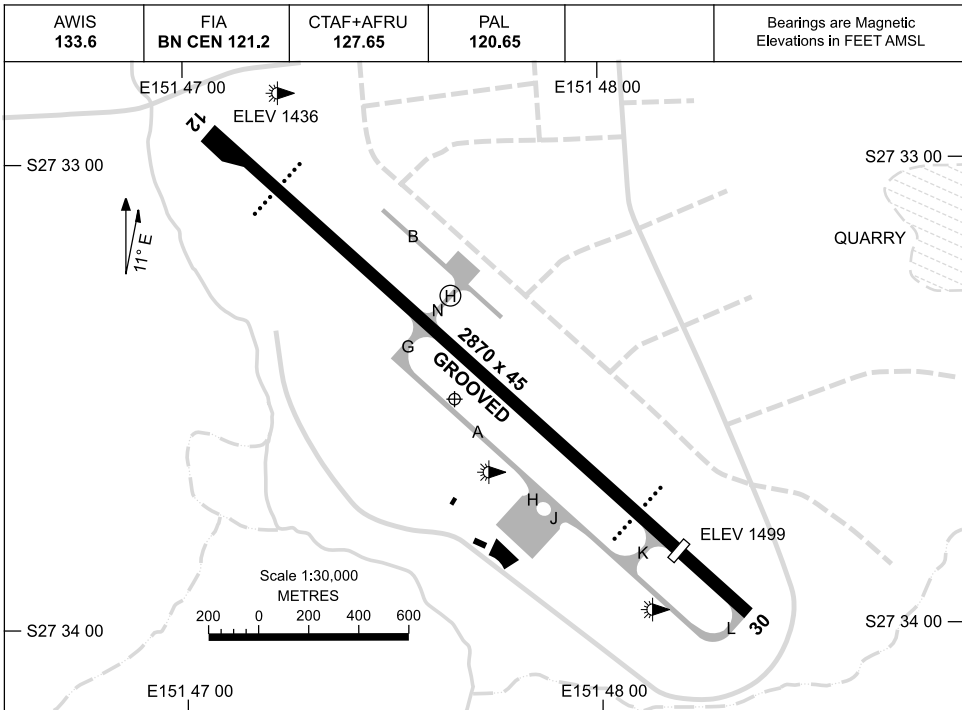

26 MAY 2016

AD ELEV 1509
S27 33 31 E151 47 39

AERODROME CHART
BRISBANE WEST WELLCAMP, QLD (YBWW)

	AERODROME LIGHTING
RWY	TAXIWAY : GREEN CENTRELINE RL : PILOT ACTIVATED 120.65 , SDBY (15 SEC)
12 ¹²²	PAPI 3.0° 75FT MIRL RTIL
³⁰² 30	PAPI 3.0° 75FT MIRL RTIL

NOTES

1. RIGHT HAND CIRCUIT RWY 12.
2. PJE OPS BY PRIOR ARRANGEMENTS ONLY.
3. **CAUTION** : - PROXIMITY TO OAKLEY AND AMBERLEY MIL CONTROLLED AND RESTRICTED AIRSPACE.
- PROXIMITY TO GA, CHARTER, WARBIRD AND TRAINING OPS (FIXED AND ROTARY WING) TOOWOOMBA AD.

Changes: AD ELEV, SDBY PWR.

BWWAD01-147