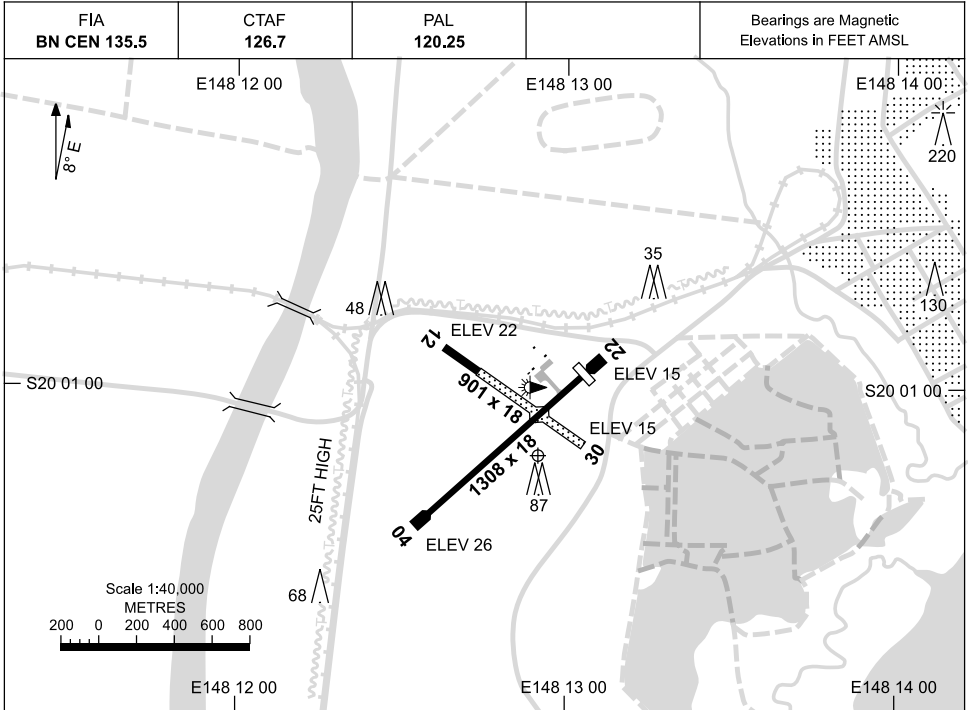

18 AUG 2016

AD ELEV 26
S20 01 04 E148 12 55

AERODROME CHART
BOWEN, QLD (YBWN)

	AERODROME LIGHTING
RWY	TAXIWAY : BLUE EDGE RL : PAL 120.25, SDBY (18 SEC)
04 ⁰⁴⁰	LIRL
²²⁰ 22	LIRL
12 ¹¹⁷	LIRL
²⁹⁷ 30	LIRL

NOTES

1. FIA FREQ 135.5 AVBL CIRCUIT AREA.

Changes: 87FT OBST.

BWNAD01-148