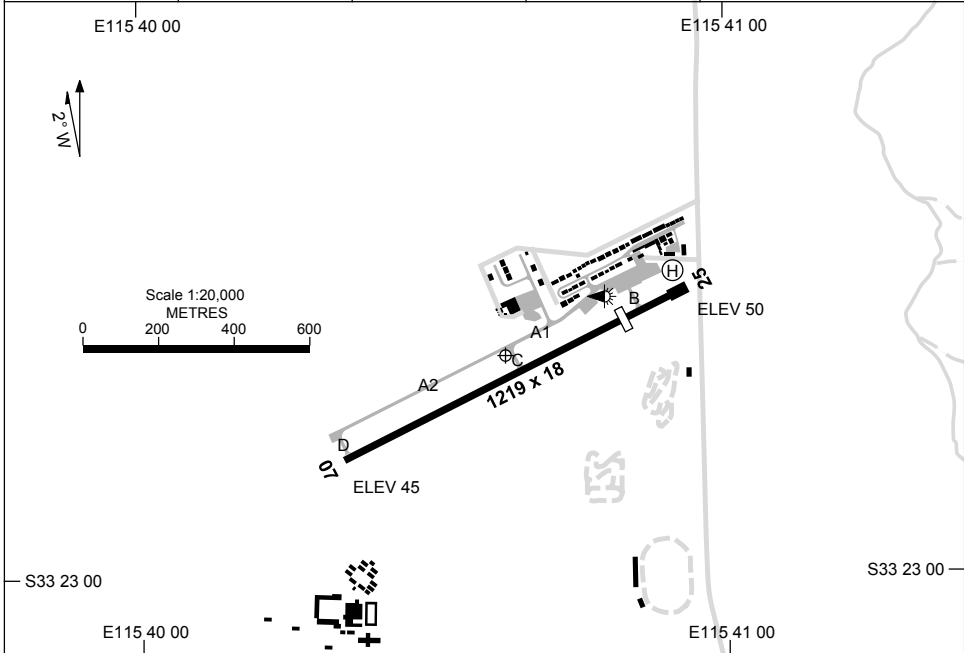

24 MAY 2018

AD ELEV 53
S33 22 41 E115 40 37

AERODROME CHART
BUNBURY, WA (YBUN)

AWIS 133.05	FIA ML CEN 124.9	CTAF 126.7	PAL 125.1	Bearings are Magnetic Elevations in FEET AMSL
----------------	---------------------	---------------	--------------	--

RWY	AERODROME LIGHTING	
	TAXIWAY : BLUE EDGE	RL : PAL 125.1 , SDBY (34 SEC)
07 ⁰⁶⁶	LIRL	
²⁴⁶ 25	LIRL	

NOTES

1. MICROLIGHT AND ULTRALIGHT TRNG OPS HJ.