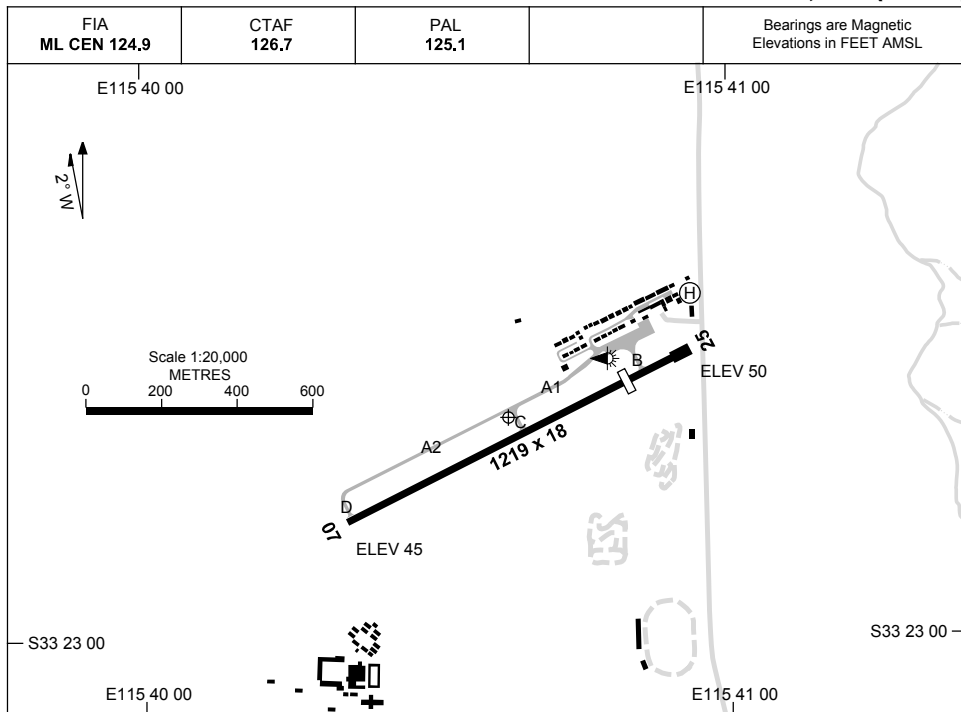

1 MAR 2018

AD ELEV 53
S33 22 41 E115 40 37

AERODROME CHART
BUNBURY, WA (YBUN)

	AERODROME LIGHTING
RWY	TAXIWAY : BLUE EDGE RL : PILOT ACTIVATED 125.1 , SDBY (34 SEC)
07 ⁰⁶⁶	LIRL
²⁴⁶ 25	LIRL

NOTES

1. MICROLIGHT AND ULTRALIGHT TRNG OPS HJ.

Changes: SDBY.

BUNAD01-154