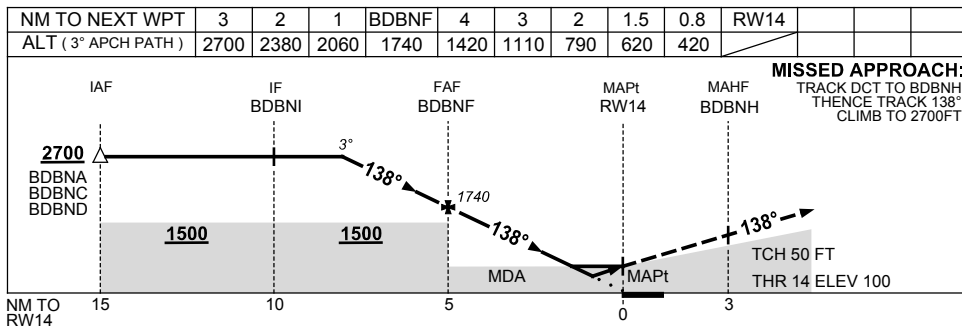

USE QNH

RNAV-Z (GNSS) RWY 14

5 NOV 2020

BUNDBERG, QLD (YBUD)

NOTES

CATEGORY	A	B	C	D
LNAV/VNAV		420 (320-1.8)		NOT APPLICABLE
LNAV		620 (513-2.9)		
CIRCLING	700 (593-2.4)		830 (723-4.0)	
ALTERNATE	(1093-4.4)		(1223-6.0)	

1. MAX IAS:
INITIAL : 210KT.

Changes: FROM SUP H73/20, LNAV/VNAV, Editorial.

BUDGN01-165