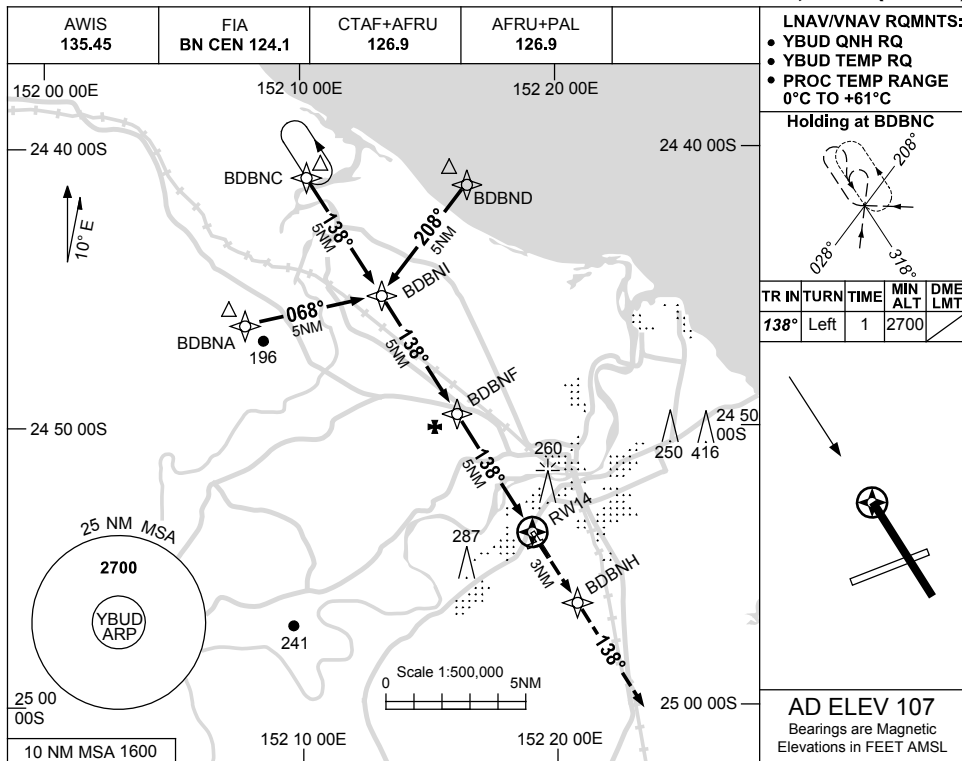

USE QNH

RNAV-Z (GNSS) RWY 14

5 NOV 2020

BUNDBERG, QLD (YBUD)

NOTES

CATEGORY	A	B	C	D
LNAV/VNAV		420 (320-1.8)		NOT APPLICABLE
LNAV		620 (513-2.9)		
CIRCLING	700 (593-2.4)		830 (723-4.0)	
ALTERNATE	(1093-4.4)		(1223-6.0)	

1. MAX IAS:
INITIAL : 210KT.

Changes: FROM SUP H73/20, LNAV/VNAV, Editorial.

BUDGN01-165