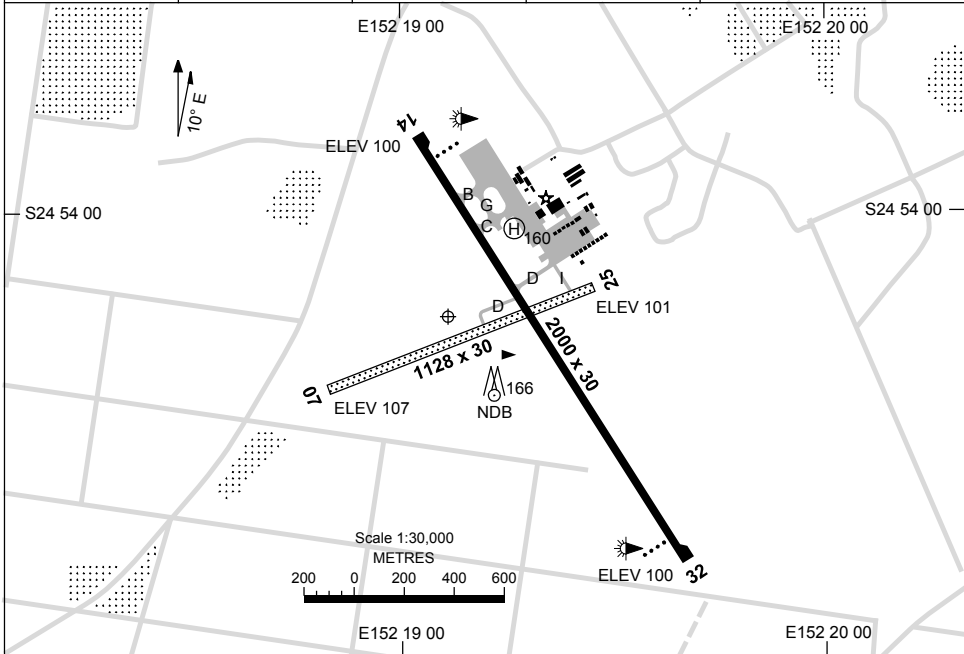

25 MAY 2017

AD ELEV 107
S24 54 14 E152 19 07

AERODROME CHART
BUNDABERG, QLD (YBUD)

AWIS 135.45	FIA BN CEN 124.1	CTAF+AFRU 126.9	AFRU+PAL 126.9	Bearings are Magnetic Elevations in FEET AMSL
----------------	---------------------	--------------------	-------------------	--

RWY		AERODROME LIGHTING
		ABN : ALT W/G 8 Sec TAXIWAY : GREEN CENTRELINE RL : AFRU+PAL 126.9 , SDBY (15 SEC)
14 ¹³⁸		PAPI LEFT SIDE 3.0° 55FT LIRL
³¹⁸ 32		PAPI LEFT SIDE 3.0° 53FT LIRL
07 ⁰⁵⁹		NIL
²³⁹ 25		NIL

NOTES

1. RL, TWY LGT AND ABN AVBL HN ONLY.
2. MODEL ACFT OPERATING TO 1000FT AT 125°M/8NM FROM ARP WITHIN 1KM RADIUS HJ.
3. GLIDER FLYING OPS FROM ELLIOTT FIELD 200°M/10NM. WINCH LAUNCH TO A030.

Changes: AWIS PHONE NOTE DELETED, NOTE 3.