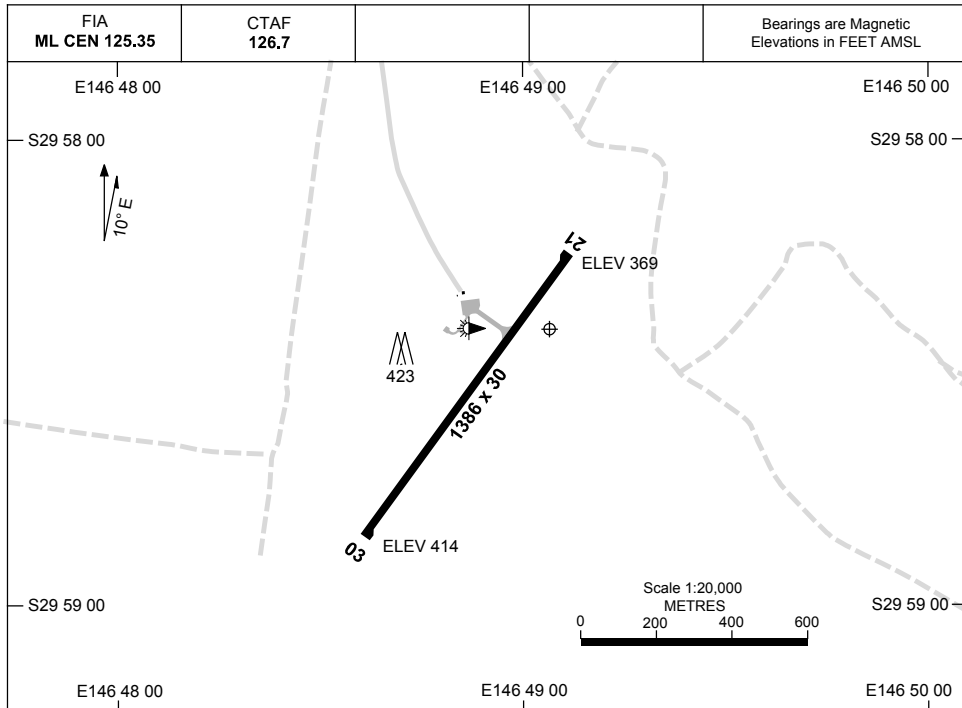

24 MAY 2018

AD ELEV 414
S29 58 26 E146 49 00

AERODROME CHART
BREWARRINA, NSW (YBRW)

	AERODROME LIGHTING
RWY	TAXIWAY : GREEN CENTRELINE RL : MAN, PN. (ARO PHONE 0427 392 101)
03 <small>026</small>	LIRL
<small>206</small> 21	LIRL

NOTES

1. FIA FREQ 125.35 AVBL CIRCUIT AREA.

Changes: RL.

BRWAD01-155