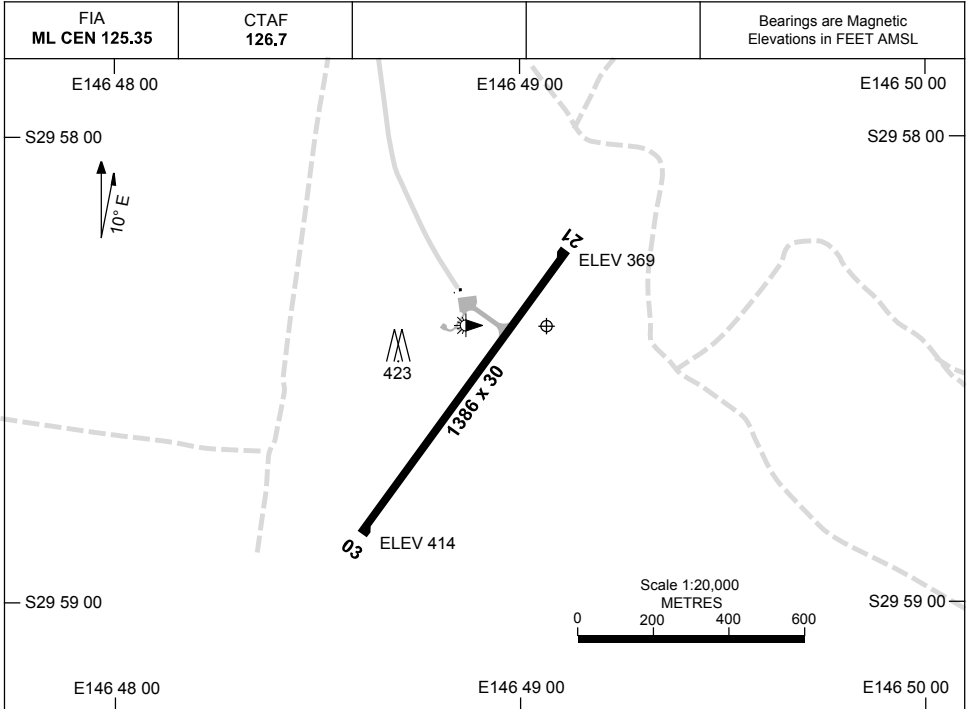

10 NOV 2016

AD ELEV 414
S29 58 26 E146 49 00

AERODROME CHART
BREWARRINA, NSW (YBRW)

	AERODROME LIGHTING
RWY	TAXIWAY : GREEN CENTRELINE RL : MAN, PN. EMERG ONLY. (ARO PHONE 0408 768 585)
03 <small>026</small>	LIRL
<small>206</small> 21	LIRL

NOTES

1. FIA FREQ 125.35 AVBL CIRCUIT AREA.

Changes: ARO CONTACT.

BRWAD01-149