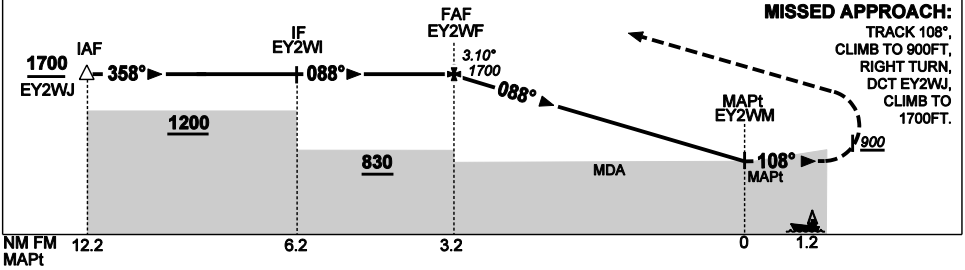

**FOR CASA APPROVED OPERATORS ONLY
USE QNH**

RNAV-Y (GNSS) 088°

17 JUN 2021

BROWSE BASIN, WA (YBRB)

NM TO NEXT WPT	EY2WF	2	1	0.5	0.2	EY2WM							
ALT (3.10° APCH PATH)	1700	1300	1000	830	680								

CATEGORY	H
YBRB QNH (VAA)	680 (680-2.1)
AREA QNH (VAA)	830 (830-2.1)
ALTERNATE	(1330-4.1)

- NOTES**
1. PRP (S13 57 09, E123 18 23)
 2. HLS (S13 57 54, E123 18 54)
 3. PRP EQUIVALENT TO ARP/HRP

Changes: FROM SUP H12/21.

BRBGN02-167