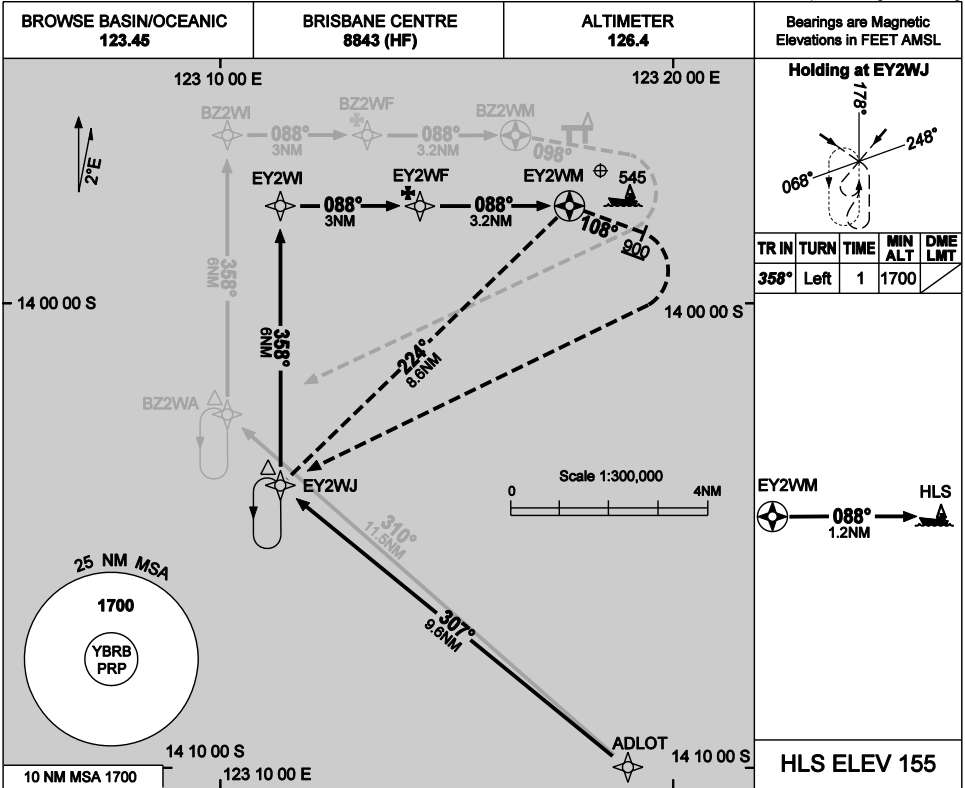

**FOR CASA APPROVED OPERATORS ONLY
USE QNH**

RNAV-Y (GNSS) 088°

17 JUN 2021

BROWSE BASIN, WA (YBRB)

NM TO NEXT WPT	EY2WF	2	1	0.5	0.2	EY2WM							
ALT (3.10° APCH PATH)	1700	1300	1000	830	680								

CATEGORY	H
YBRB QNH (VAA)	680 (680-2.1)
AREA QNH (VAA)	830 (830-2.1)
ALTERNATE	(1330-4.1)

- NOTES**
1. PRP (S13 57 09, E123 18 23)
 2. HLS (S13 57 54, E123 18 54)
 3. PRP EQUIVALENT TO ARP/HRP

Changes: FROM SUP H12/21.

BRBGN02-167