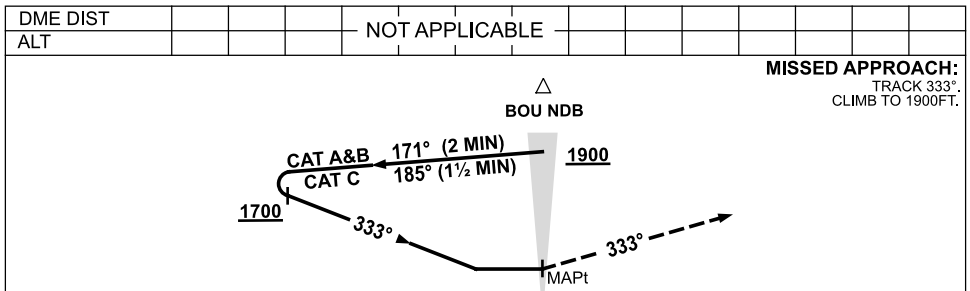

USE QNH

NDB - A
BOULIA, QLD (YBOU)

18 AUG 2016

NOTES

CATEGORY	A	B	C	D
				NOT APPLICABLE
CIRCLING	1140 (598-2.4)		1240 (698-4.0)	
ALTERNATE	(1098-4.4)		(1198-6.0)	

1. MAX IAS:
INITIAL : 210KT.

Changes: MINIMA, MAG VAR.