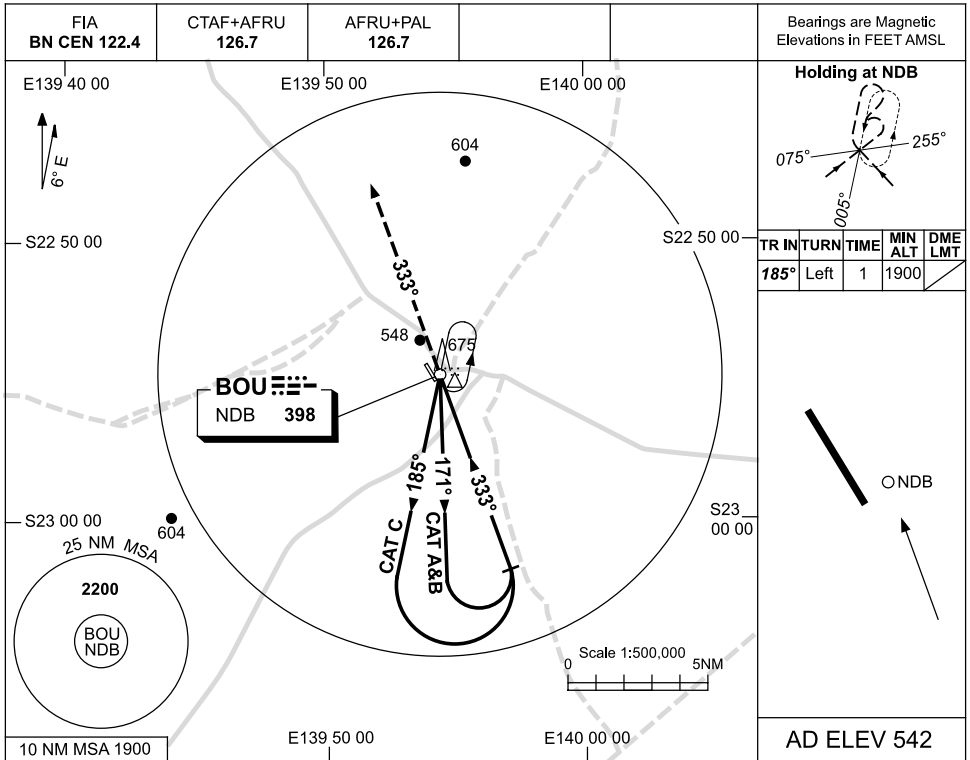

USE QNH

NDB - A
BOULIA, QLD (YBOU)

18 AUG 2016

NOTES

CATEGORY	A	B	C	D
				NOT APPLICABLE
CIRCLING	1140 (598-2.4)		1240 (698-4.0)	
ALTERNATE	(1098-4.4)		(1198-6.0)	

1. MAX IAS:
INITIAL : 210KT.

Changes: MINIMA, MAG VAR.