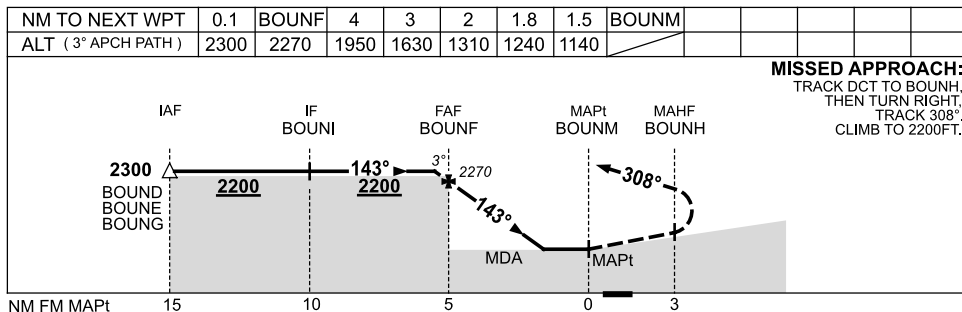

USE QNH

RNAV-N (GNSS)  
**BOULIA, QLD (YBOU)**

18 AUG 2016

**NOTES**

CATEGORY	A	B	C	D
				NOT APPLICABLE
CIRCLING	1140 (598-2.4)		1240 (698-4.0)	
ALTERNATE	(1098-4.4)		(1198-6.0)	

1. MAX IAS:  
INITIAL : 210KT.