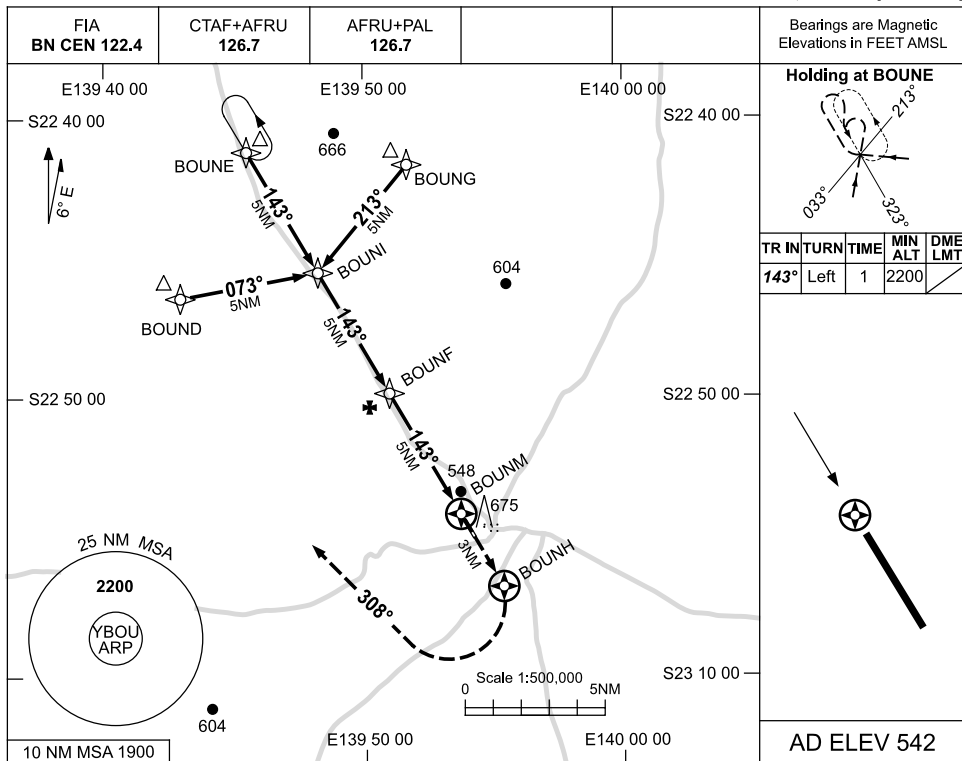

USE QNH

RNAV-N (GNSS)  
**BOULIA, QLD (YBOU)**

18 AUG 2016

**NOTES**

CATEGORY	A	B	C	D
				NOT APPLICABLE
CIRCLING	1140 (598-2.4)		1240 (698-4.0)	
ALTERNATE	(1098-4.4)		(1198-6.0)	

1. MAX IAS:  
INITIAL : 210KT.

Changes: MINIMA, PROCEDURE, MAG VAR.

BOUGN01-148