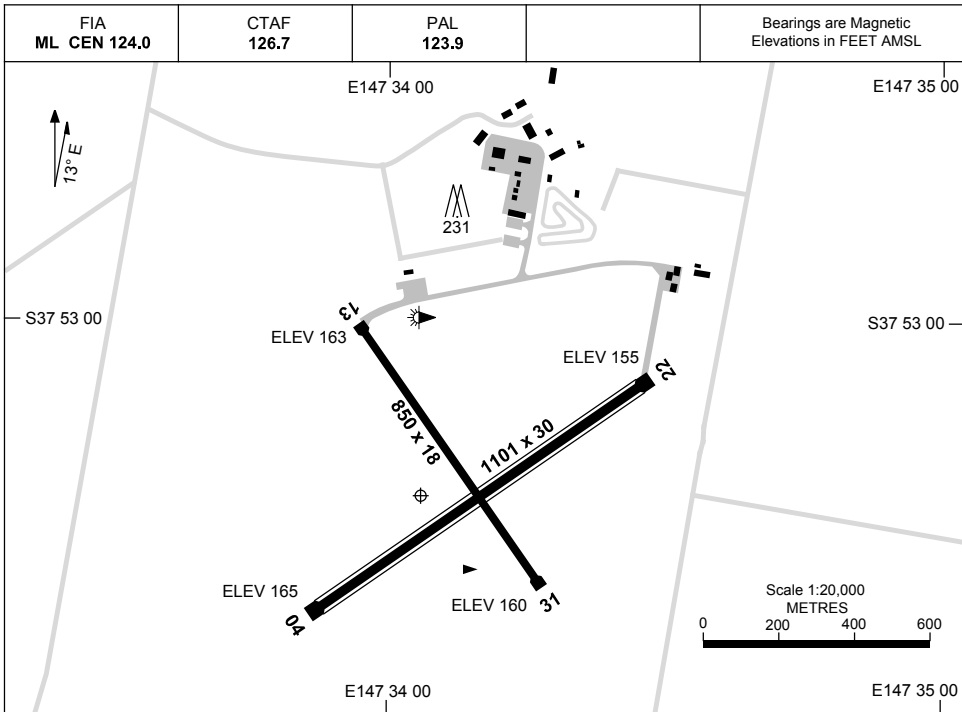

25 MAY 2017

AD ELEV 165  
S37 53 15 E147 34 04

AERODROME CHART  
**BAIRNSDALE, VIC (YBNS)**

	<b>AERODROME LIGHTING</b>
<b>RWY</b>	TAXIWAY : BLUE EDGE RL : PILOT ACTIVATED 123.9
<b>04</b> <small>042</small>	LIRL
<small>222</small> <b>22</b>	LIRL
<b>13</b> <small>132</small>	NIL
<small>312</small> <b>31</b>	NIL

**NOTES**

1. RWY 04/22 CENTRAL 18M SEALED.
2. ULTRALIGHT OPS ON AERODROME.
3. AWIS (PHONE) 03 9280 5641

Changes: NOTE 3.

BNSAD01-151