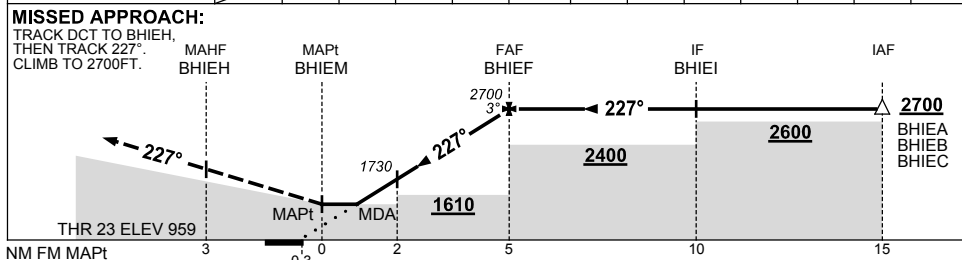

USE QNH

RNAV (GNSS) RWY 23
BROKEN HILL, NSW (YBHI)

25 MAY 2017

NM TO NEXT WPT	BHIEM	1.4	2	3	4	BHIIEF				
ALT (3° APCH PATH)		1540	1730	2050	2370	2700				

NOTES

CATEGORY	A	B	C	D
S-I GNSS	1540 (581-3.3)			
CIRCLING	1750 (791-2.4)	1880 (921-4.0)	1880 (921-5.0)	
ALTERNATE	(1291-4.4)	(1421-6.0)		(1421-7.0)