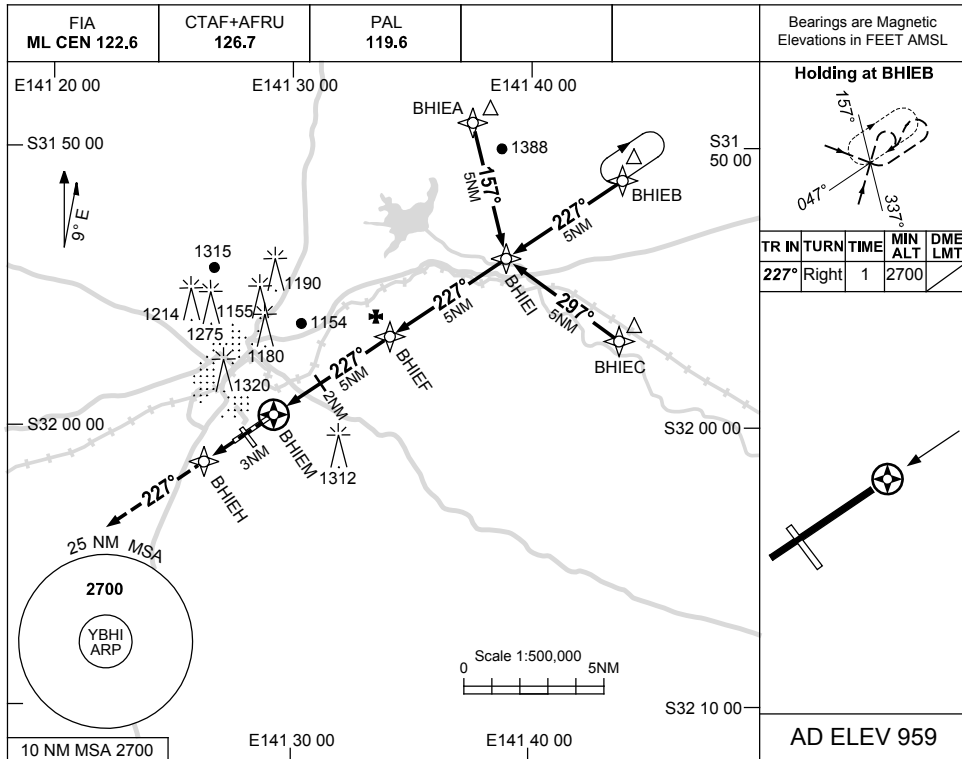

USE QNH

RNAV (GNSS) RWY 23
BROKEN HILL, NSW (YBHI)

25 MAY 2017

NM TO NEXT WPT	BHIEM	1.4	2	3	4	BHIIEF				
ALT (3° APCH PATH)		1540	1730	2050	2370	2700				

NOTES

CATEGORY	A	B	C	D
S-I GNSS	1540 (581-3.3)			
CIRCLING	1750 (791-2.4)	1880 (921-4.0)	1880 (921-5.0)	
ALTERNATE	(1291-4.4)	(1421-6.0)		(1421-7.0)