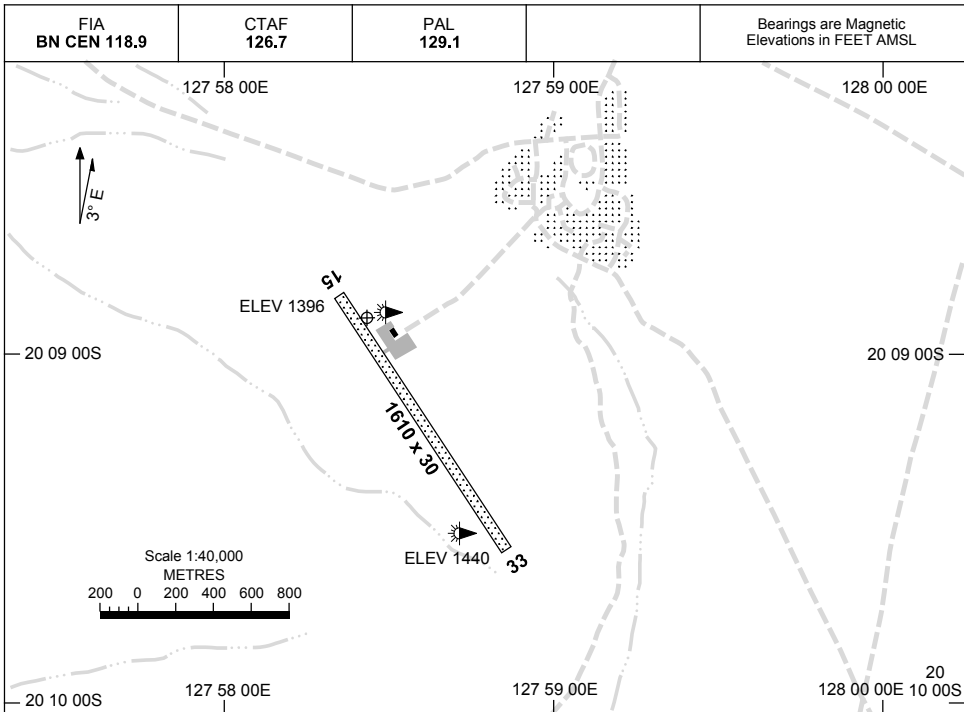

25 MAR 2021

AD ELEV 1440  
20 08 54S 127 58 26E

AERODROME CHART  
**BALGO HILL, WA (YBGO)**

	<b>AERODROME LIGHTING</b>
<b>RWY</b>	TAXIWAY : BLUE EDGE RL : PAL 129.1 , EMERG ONLY
<b>15</b> <small>144</small>	LIRL
<small>324</small> <b>33</b>	LIRL

**NOTES**

1. RL AVBL FOR RFDS AND POLICE ONLY.

Changes: ARP LOCATION.

BGOAD01-166