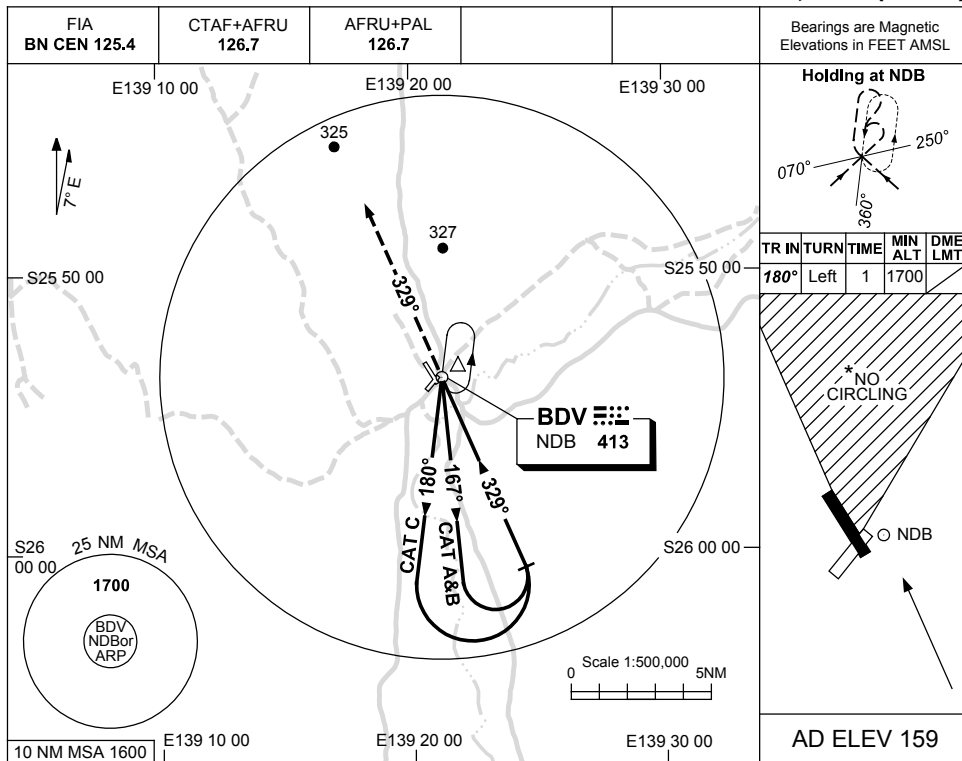

USE QNH

NDB RWY 32
BIRDSVILLE, QLD (YBDV)

25 MAY 2017

DME DIST	NOT APPLICABLE							
ALT								

NOTES

CATEGORY	A	B	C	D
S-I NDB	730 (571-3.2)			NOT APPLICABLE
CIRCLING *	800 (641-2.4)		960 (801-4.0)	
ALTERNATE	(1141-4.4)		(1301-6.0)	

1. MAX IAS: INITIAL : 210KT.
 *2. NO CIRCLING IN SECTOR NORTH OF RWY 14 AND RWY 21.
 3. AWIS (PHONE) 07 3007 4153

Changes: AWIS PHONE.

BDVNB01-151