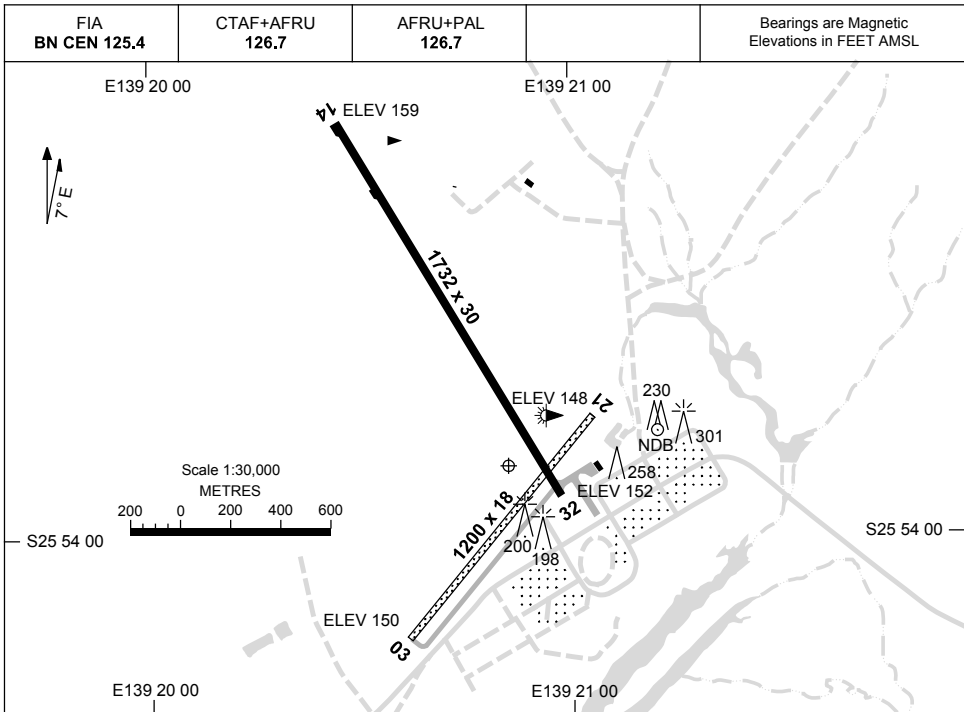

25 MAY 2017

AD ELEV 159
S25 53 51 E139 20 51

AERODROME CHART
BIRDSVILLE, QLD (YBDV)

	AERODROME LIGHTING	
RWY	TAXIWAY : BLUE EDGE RL : AFRU+PAL 126.7 , PTBL PN , SDBY 15MIN PN (ARO 0407 146 902)	
14 ¹⁴² 322 32	LIRL LIRL	
03 ⁰³³ 213 21	PTBL PTBL	

NOTES

1. AWIS (PHONE) 07 3007 4153

LOCATION OF 14/32 RWY LIGHTS PROVIDE RWY WIDTH OF 30M FOR NIGHT OPERATIONS.

Changes: AWIS PHONE.

BDVAD01-151