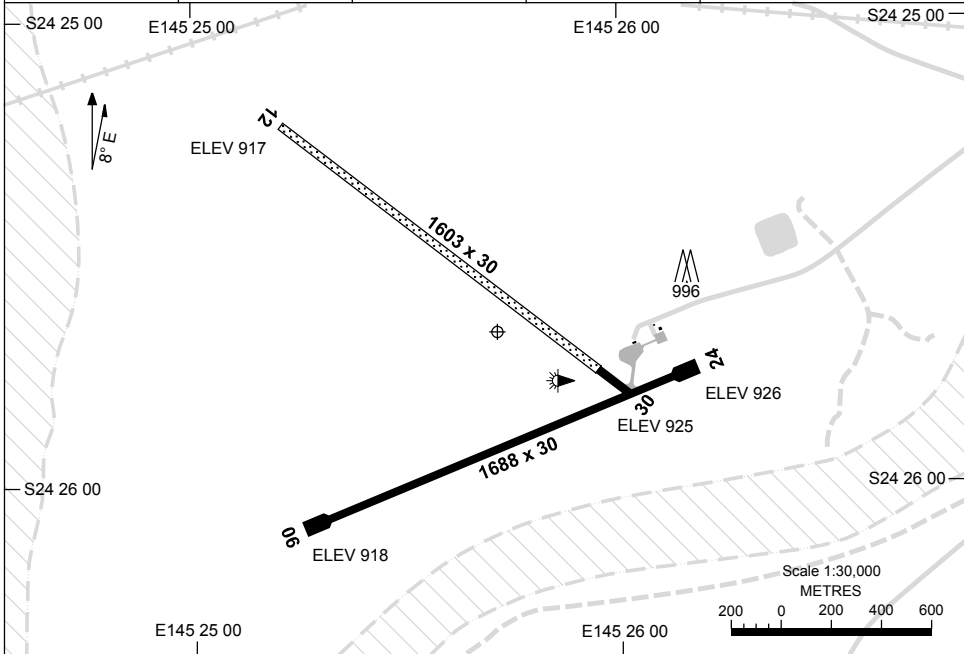

25 MAY 2017

AD ELEV 928
S24 25 40 E145 25 43

AERODROME CHART
BLACKALL, QLD (YBCK)

AWIS 128.45	FIA BN CEN 122.1	CTAF+AFRU 126.7	AFRU+PAL 126.7	Bearings are Magnetic Elevations in FEET AMSL
----------------	---------------------	--------------------	-------------------	--

RWY	AERODROME LIGHTING	
		TAXIWAY : BLUE EDGE RL : AFRU+PAL 126.7 , PTBL PN
06 ⁰⁵⁹	LIRL	
²³⁹ 24	LIRL	
12 ¹¹⁹	NIL	
²⁹⁹ 30	NIL	

NOTES

1. FIA FREQ 122.1 AVBL 6,000FT.

Changes: NOTE 1 DELETED.

BCKAD01-151