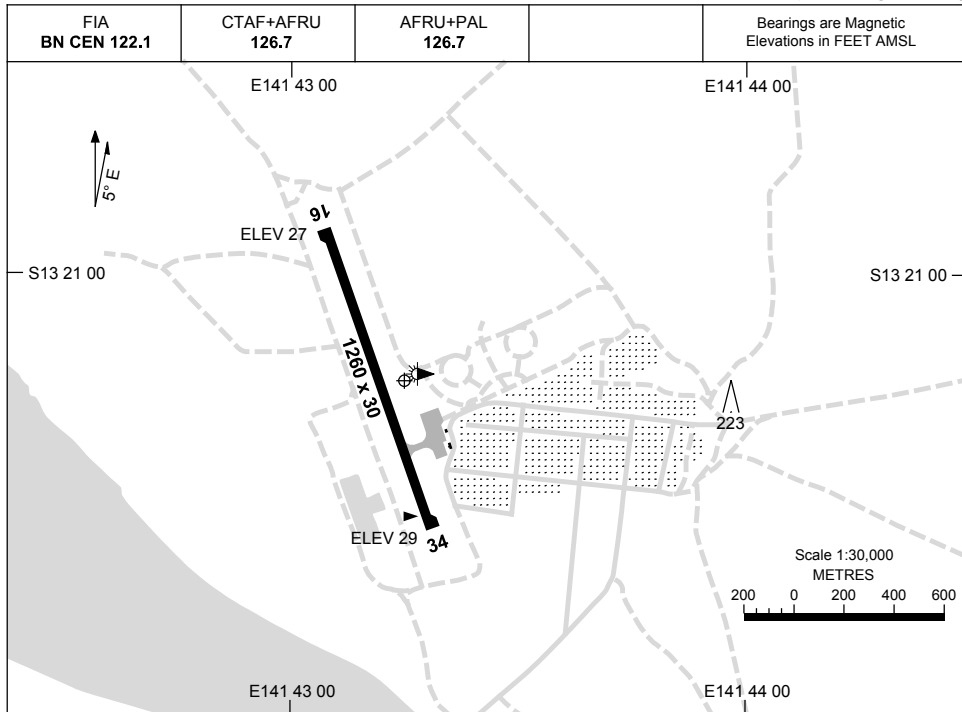

24 MAY 2018

AD ELEV 29
S13 21 14 E141 43 15

AERODROME CHART
AURUKUN, QLD (YAUR)

	AERODROME INFORMATION	
RWY	RL : AFRU+PAL 126.7 , PTBL IN EMERG	
16 ¹⁵⁵	LIRL	
335 34	LIRL	

NOTES

Changes: 223FT OBSTACLE.

AURAD01-155