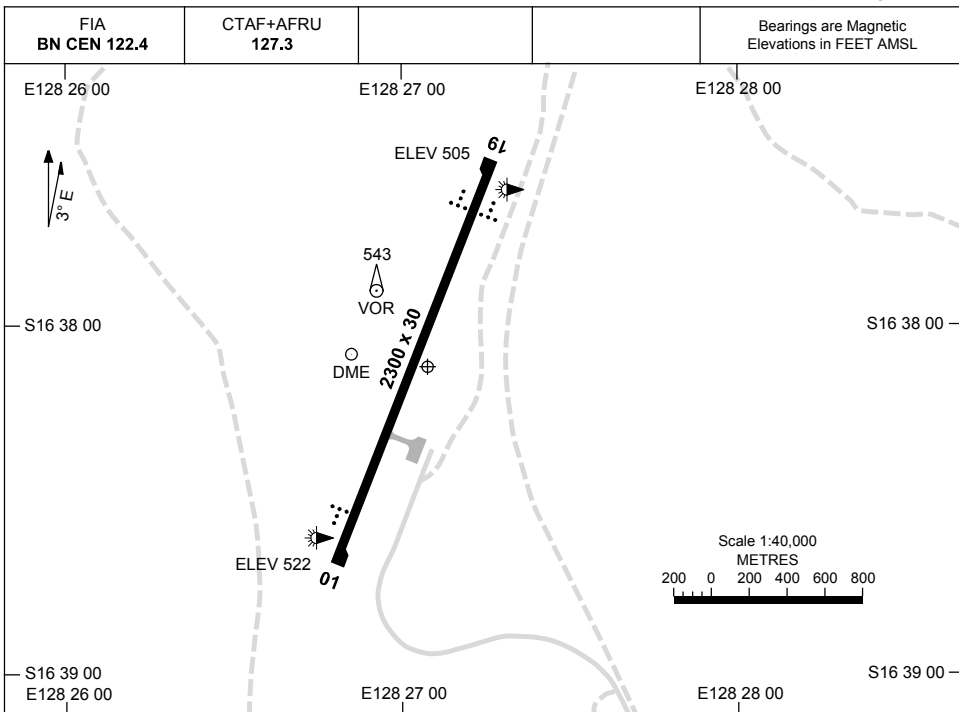

25 MAY 2017

AD ELEV 522
S16 38 13 E128 27 05

AERODROME CHART
ARGYLE, WA (YARG)

	AERODROME LIGHTING
RWY	TAXIWAY : BLUE EDGE RL : MAN PPR , SDBY , PTBL PPR (ARO : 0404 450 062)
01 <small>019</small> <small>199</small> 19	AT-VASIS LEFT SIDE 3.0° 41FT LIRL T-VASIS 3.0° 41FT LIRL

NOTES

1. RIGHT HAND CIRCUITS RWY 19.
2. **RESTRICTED OPERATIONS:** ONLY AVBL TO ACFT ON ARGYLE DIAMONDS BUSINESS. 24HR PRIOR NOTICE REQUIRED.
ALL AIRCRAFT TO CALL ARGYLE GROUND ON 126.4 30 MINS PRIOR TO LANDING.
3. AWIS (PHONE) 08 9462 8721
4. ACFT ABV 5700KG USE TURNING NODES AT RWY ENDS.
5. FOR ON GROUND COMMS USE BRISBANE CENTRE 118.4