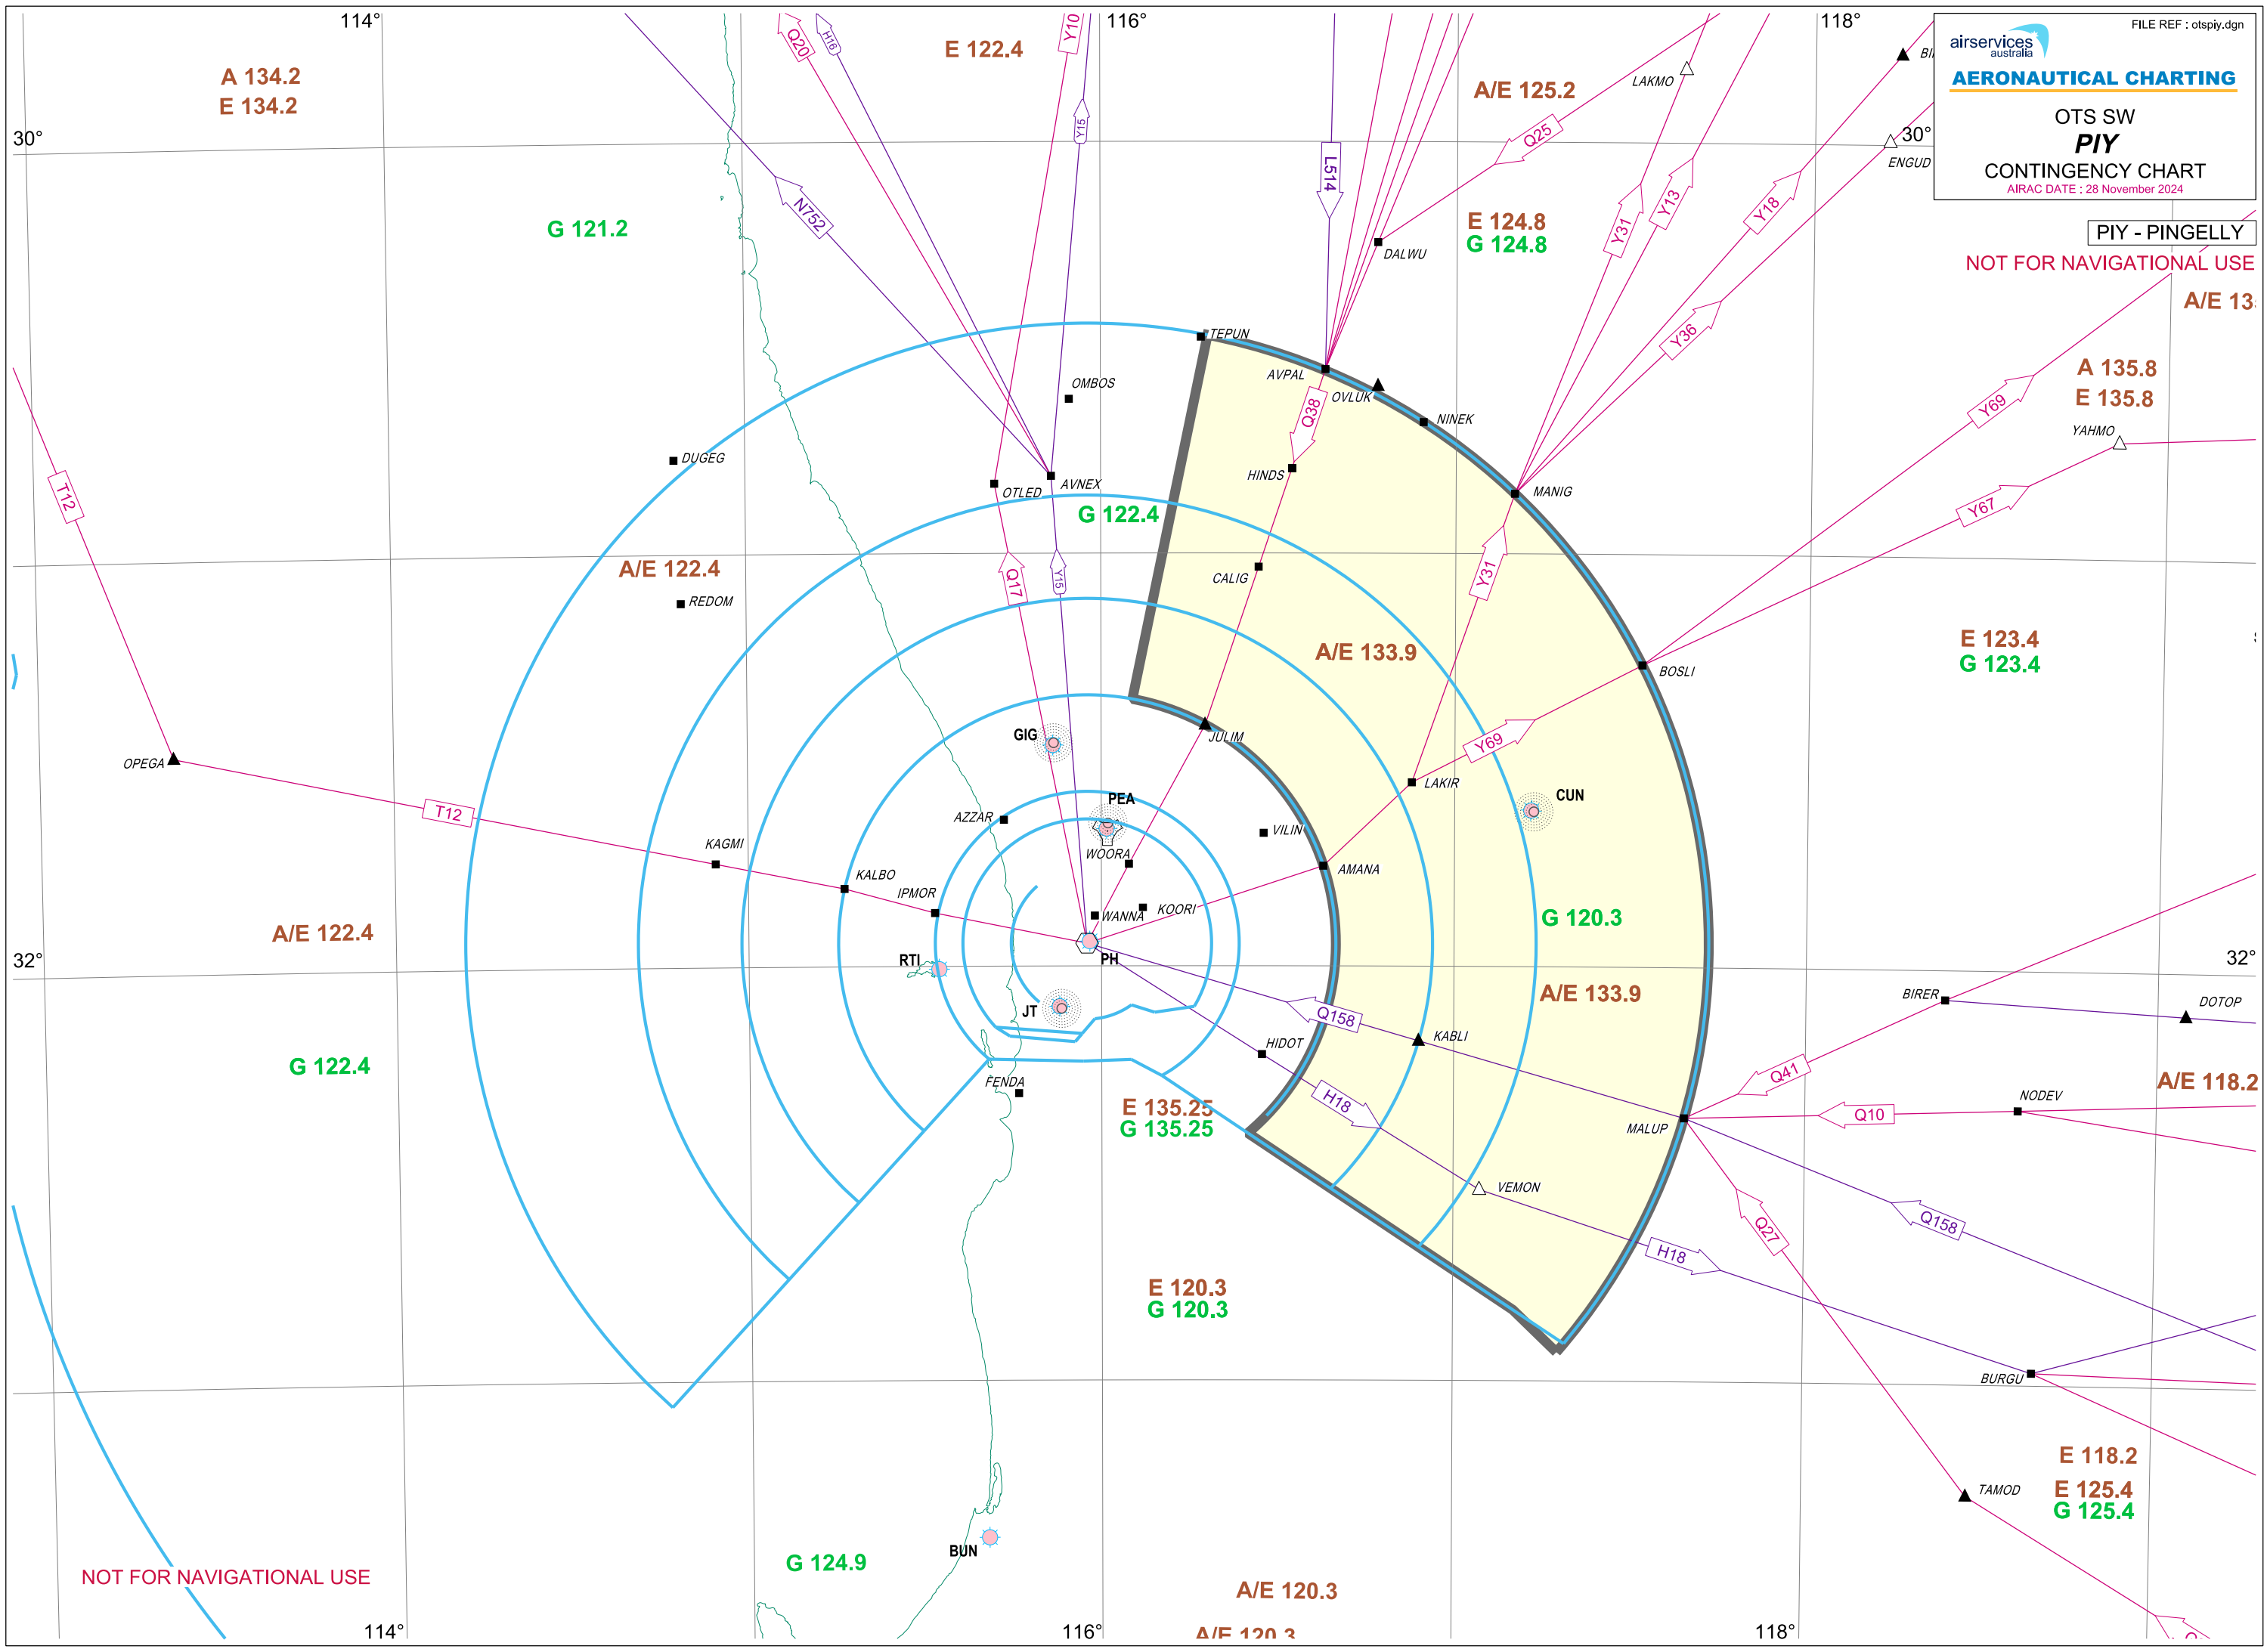

airservices australia
AERONAUTICAL CHARTING
 OTS SW
PIY
 CONTINGENCY CHART
 AIRAC DATE : 28 November 2024

PIY - PINGELLY

NOT FOR NAVIGATIONAL USE

NOT FOR NAVIGATIONAL USE