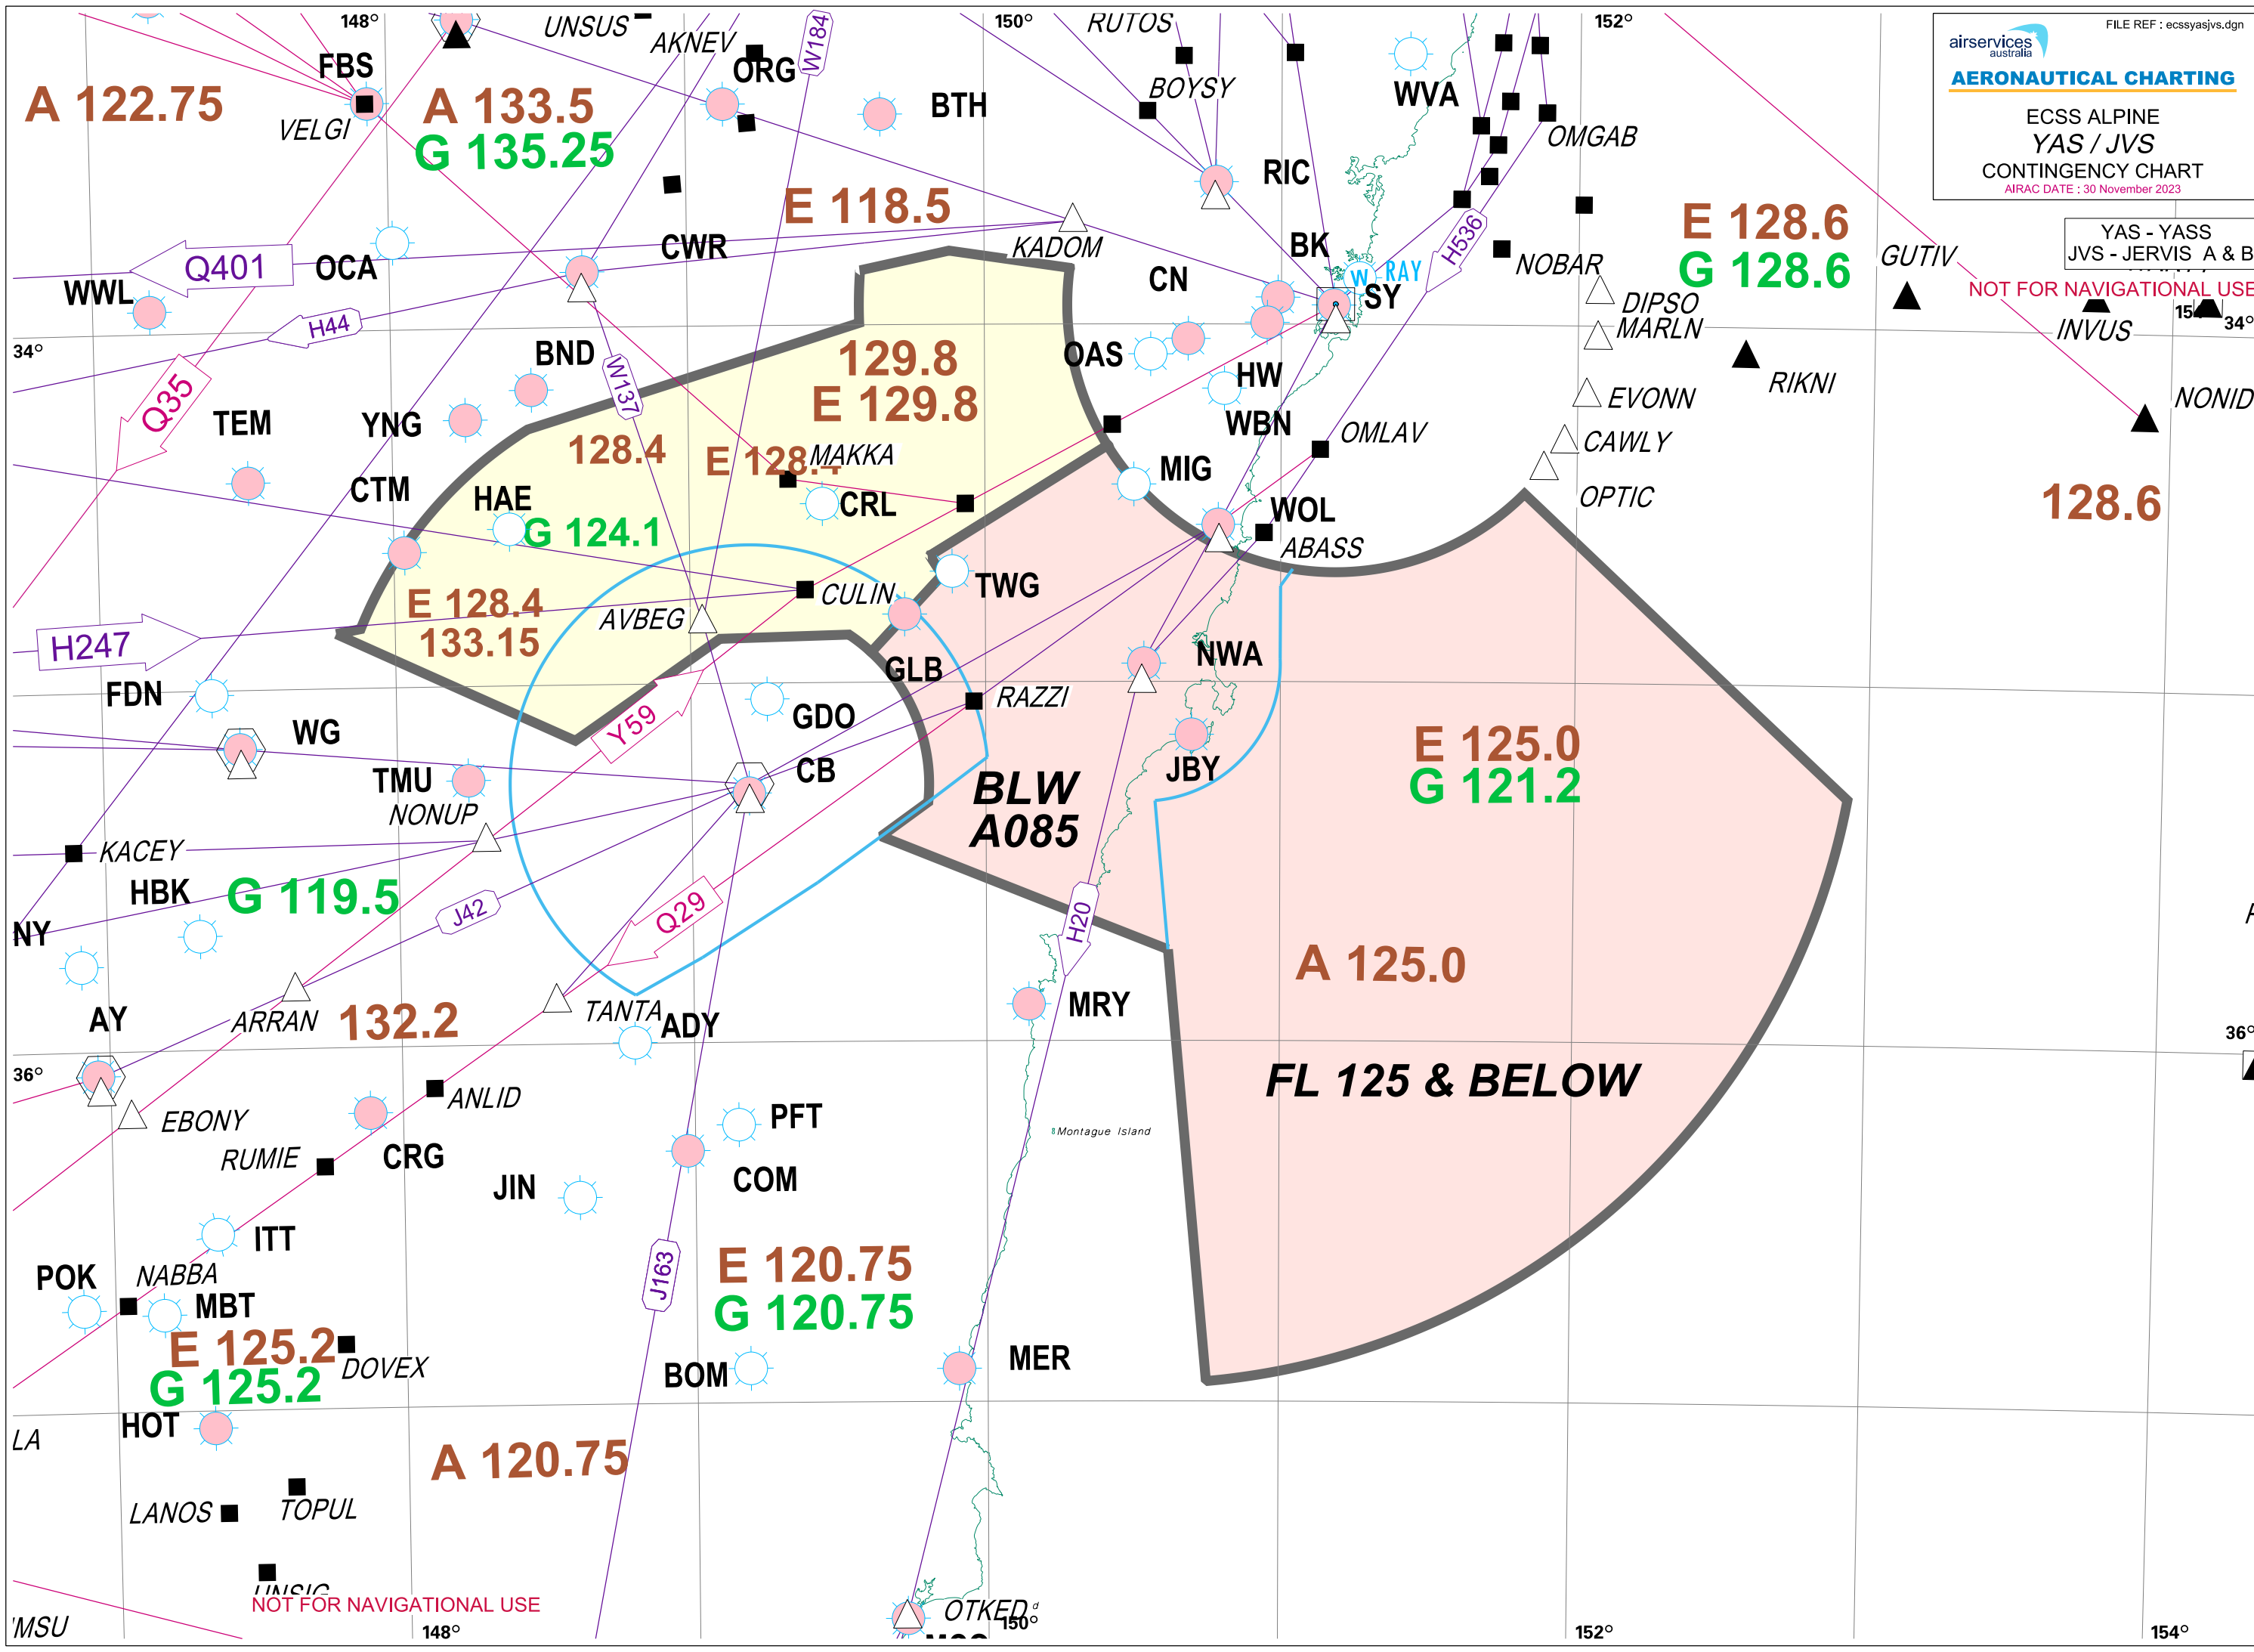

ECSS ALPINE
YAS / JVS
CONTINGENCY CHART
AIRAC DATE : 30 November 2023

YAS - YASS
JVS - JERVIS A & B

NOT FOR NAVIGATIONAL USE

NOT FOR NAVIGATIONAL USE