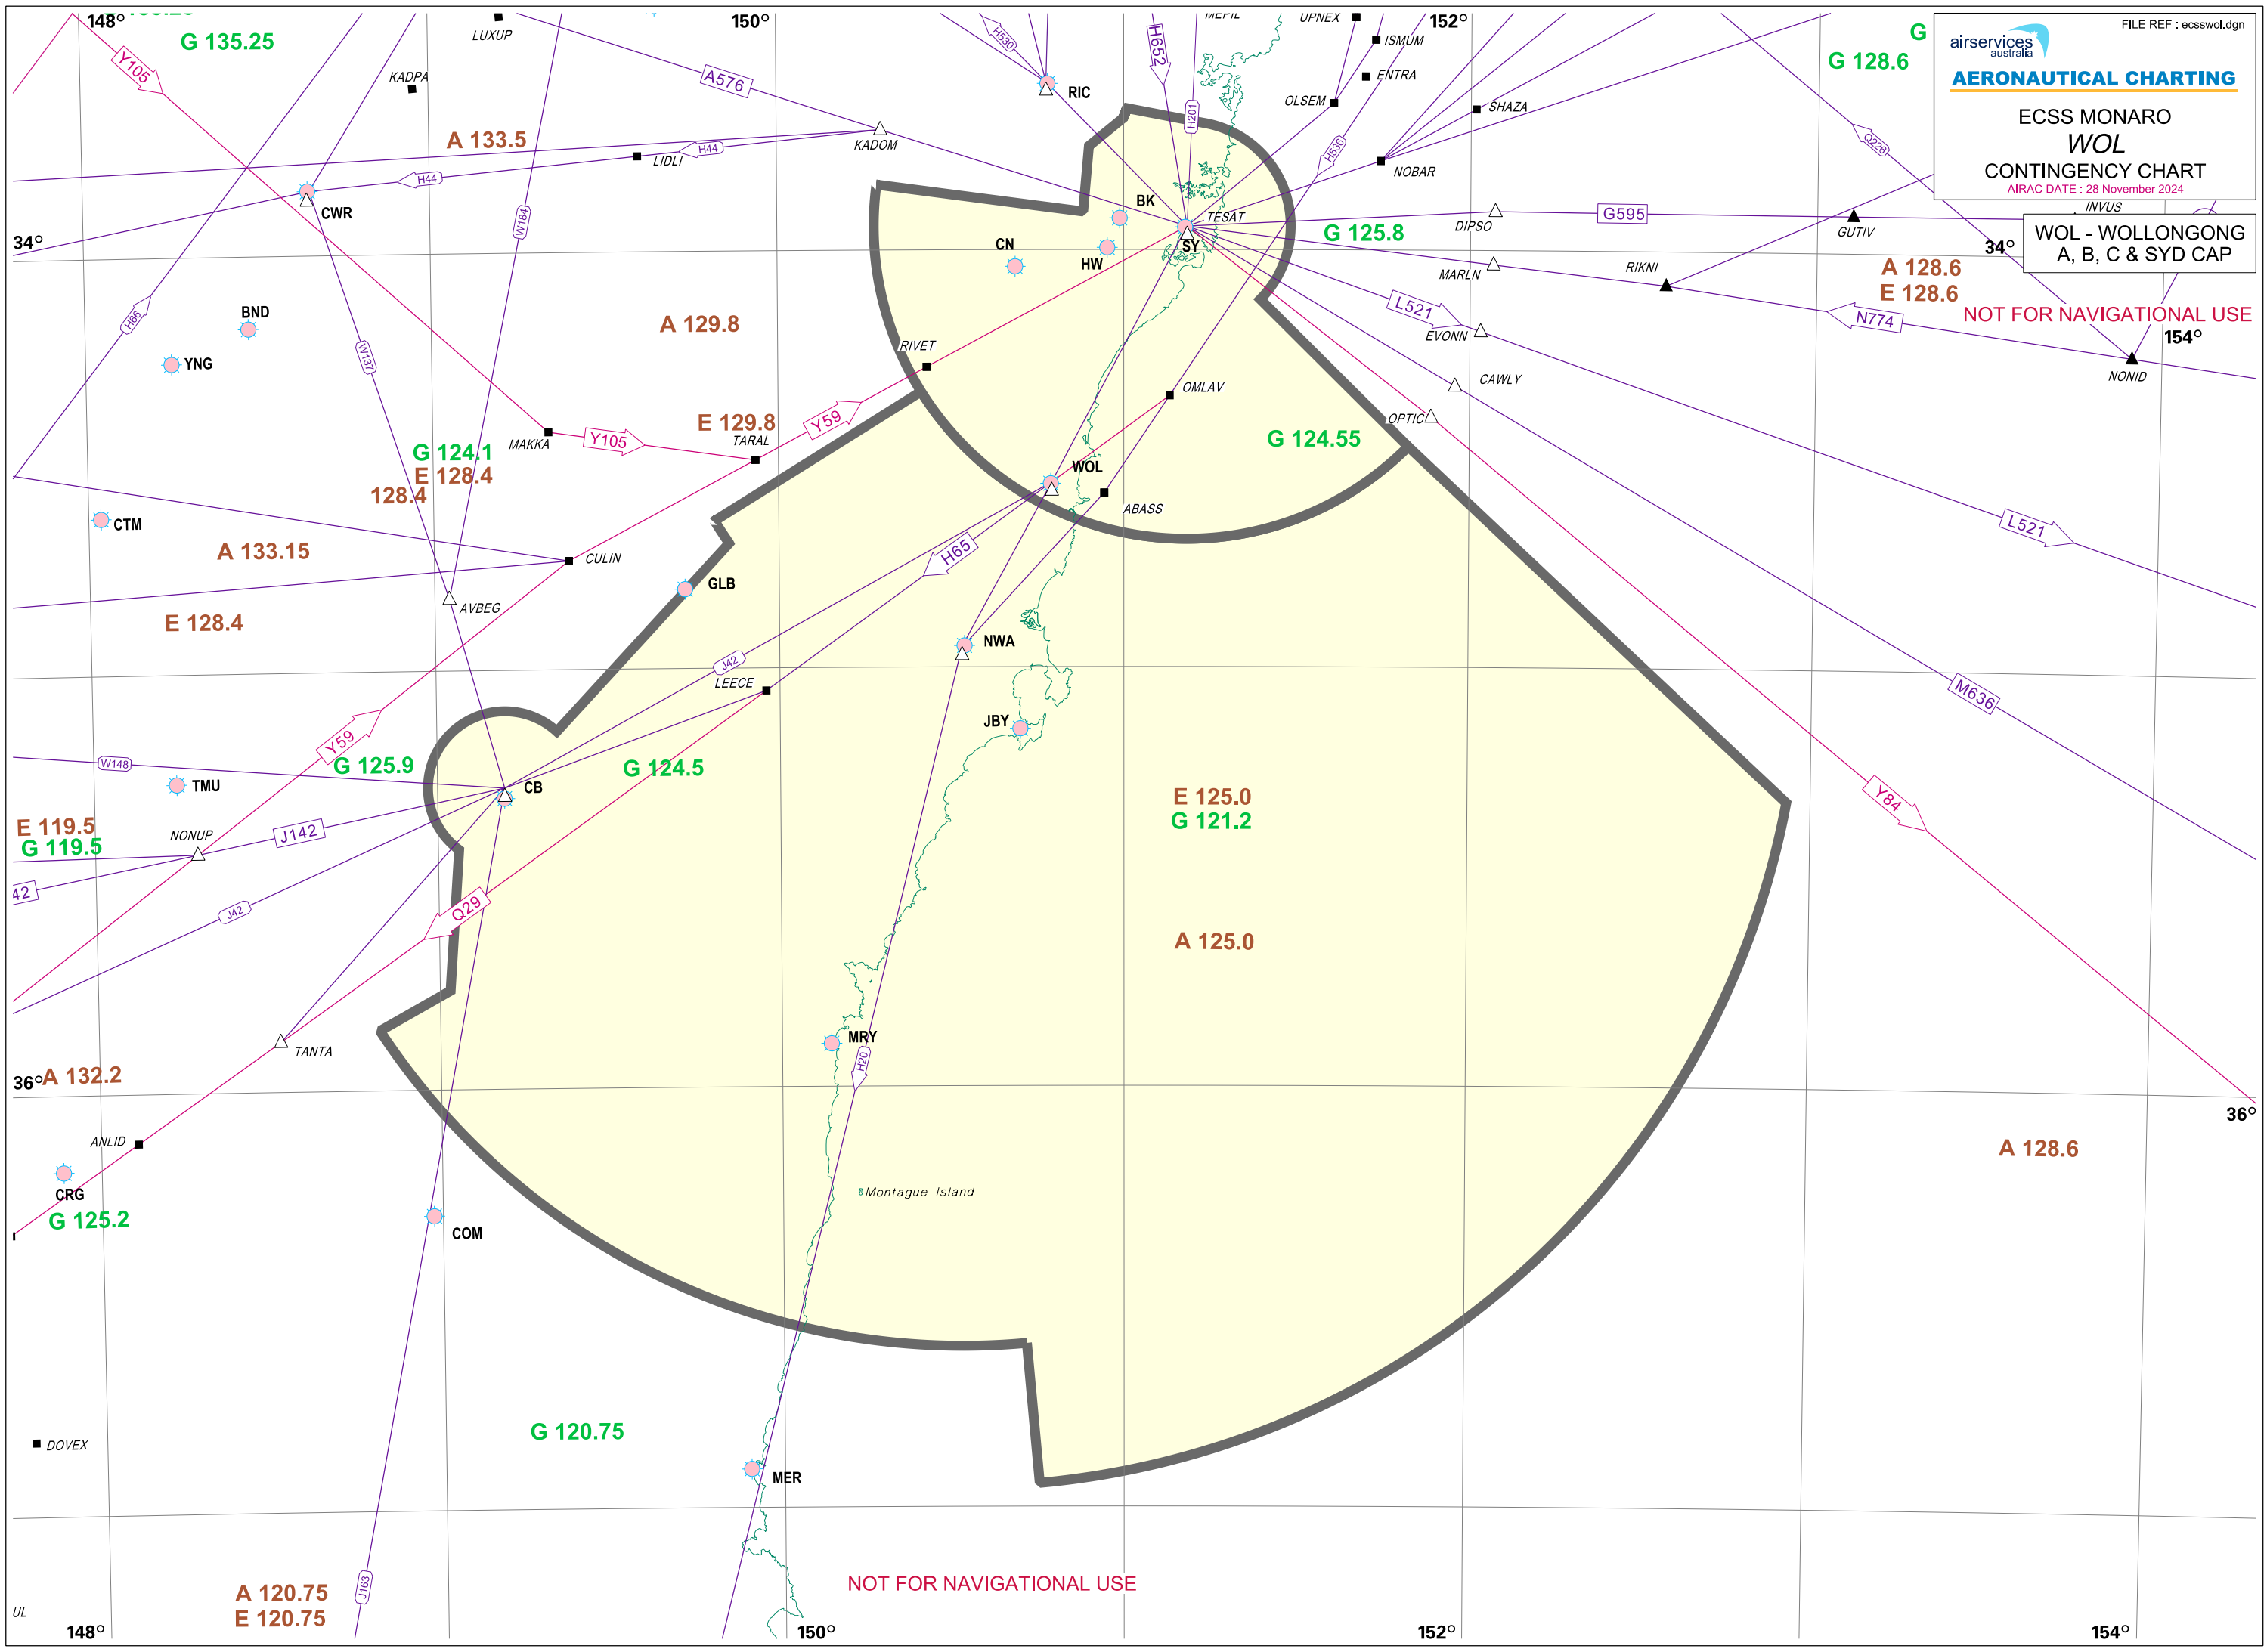

ECSS MONARO
WOL
CONTINGENCY CHART
AIRAC DATE : 28 November 2024

INVUS
**WOL - WOLLONGONG
A, B, C & SYD CAP**

NOT FOR NAVIGATIONAL USE

NOT FOR NAVIGATIONAL USE