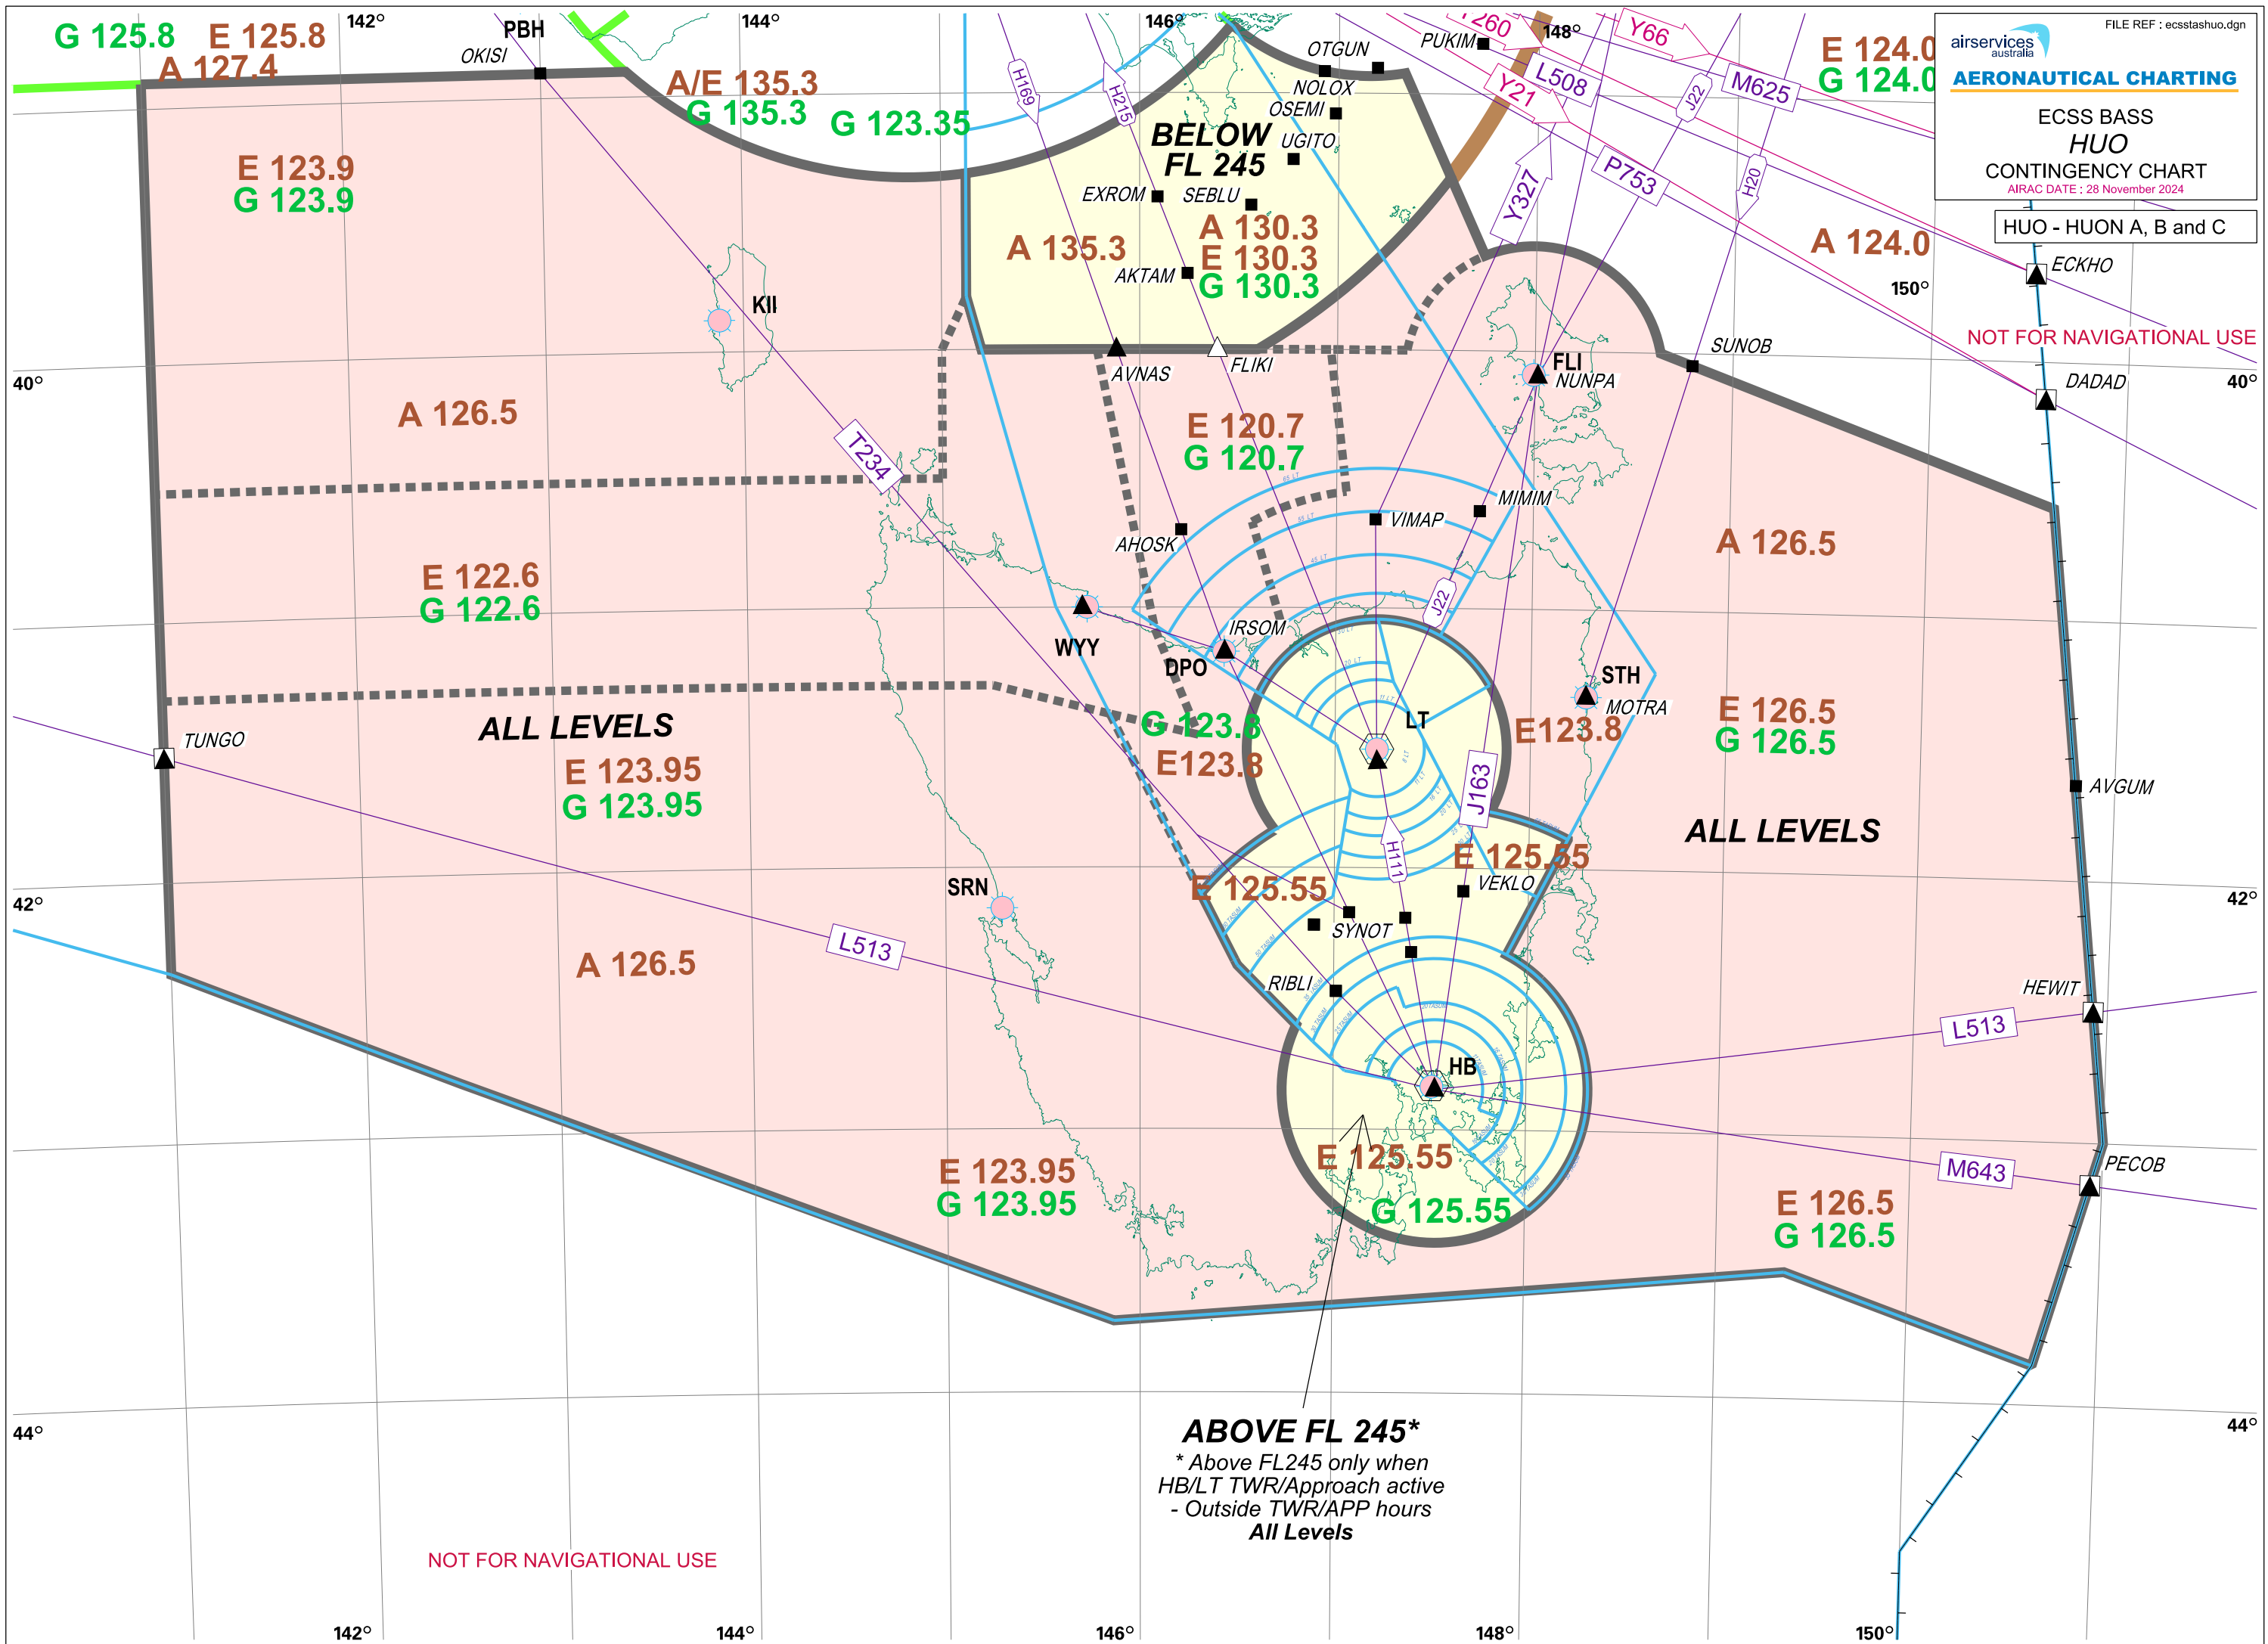

ECSS BASS  
**HUO**  
CONTINGENCY CHART  
AIRAC DATE : 28 November 2024

HUO - HUON A, B and C

NOT FOR NAVIGATIONAL USE

**ABOVE FL 245\***  
\* Above FL245 only when  
HB/LT TWR/Approach active  
- Outside TWR/APP hours  
**All Levels**

NOT FOR NAVIGATIONAL USE