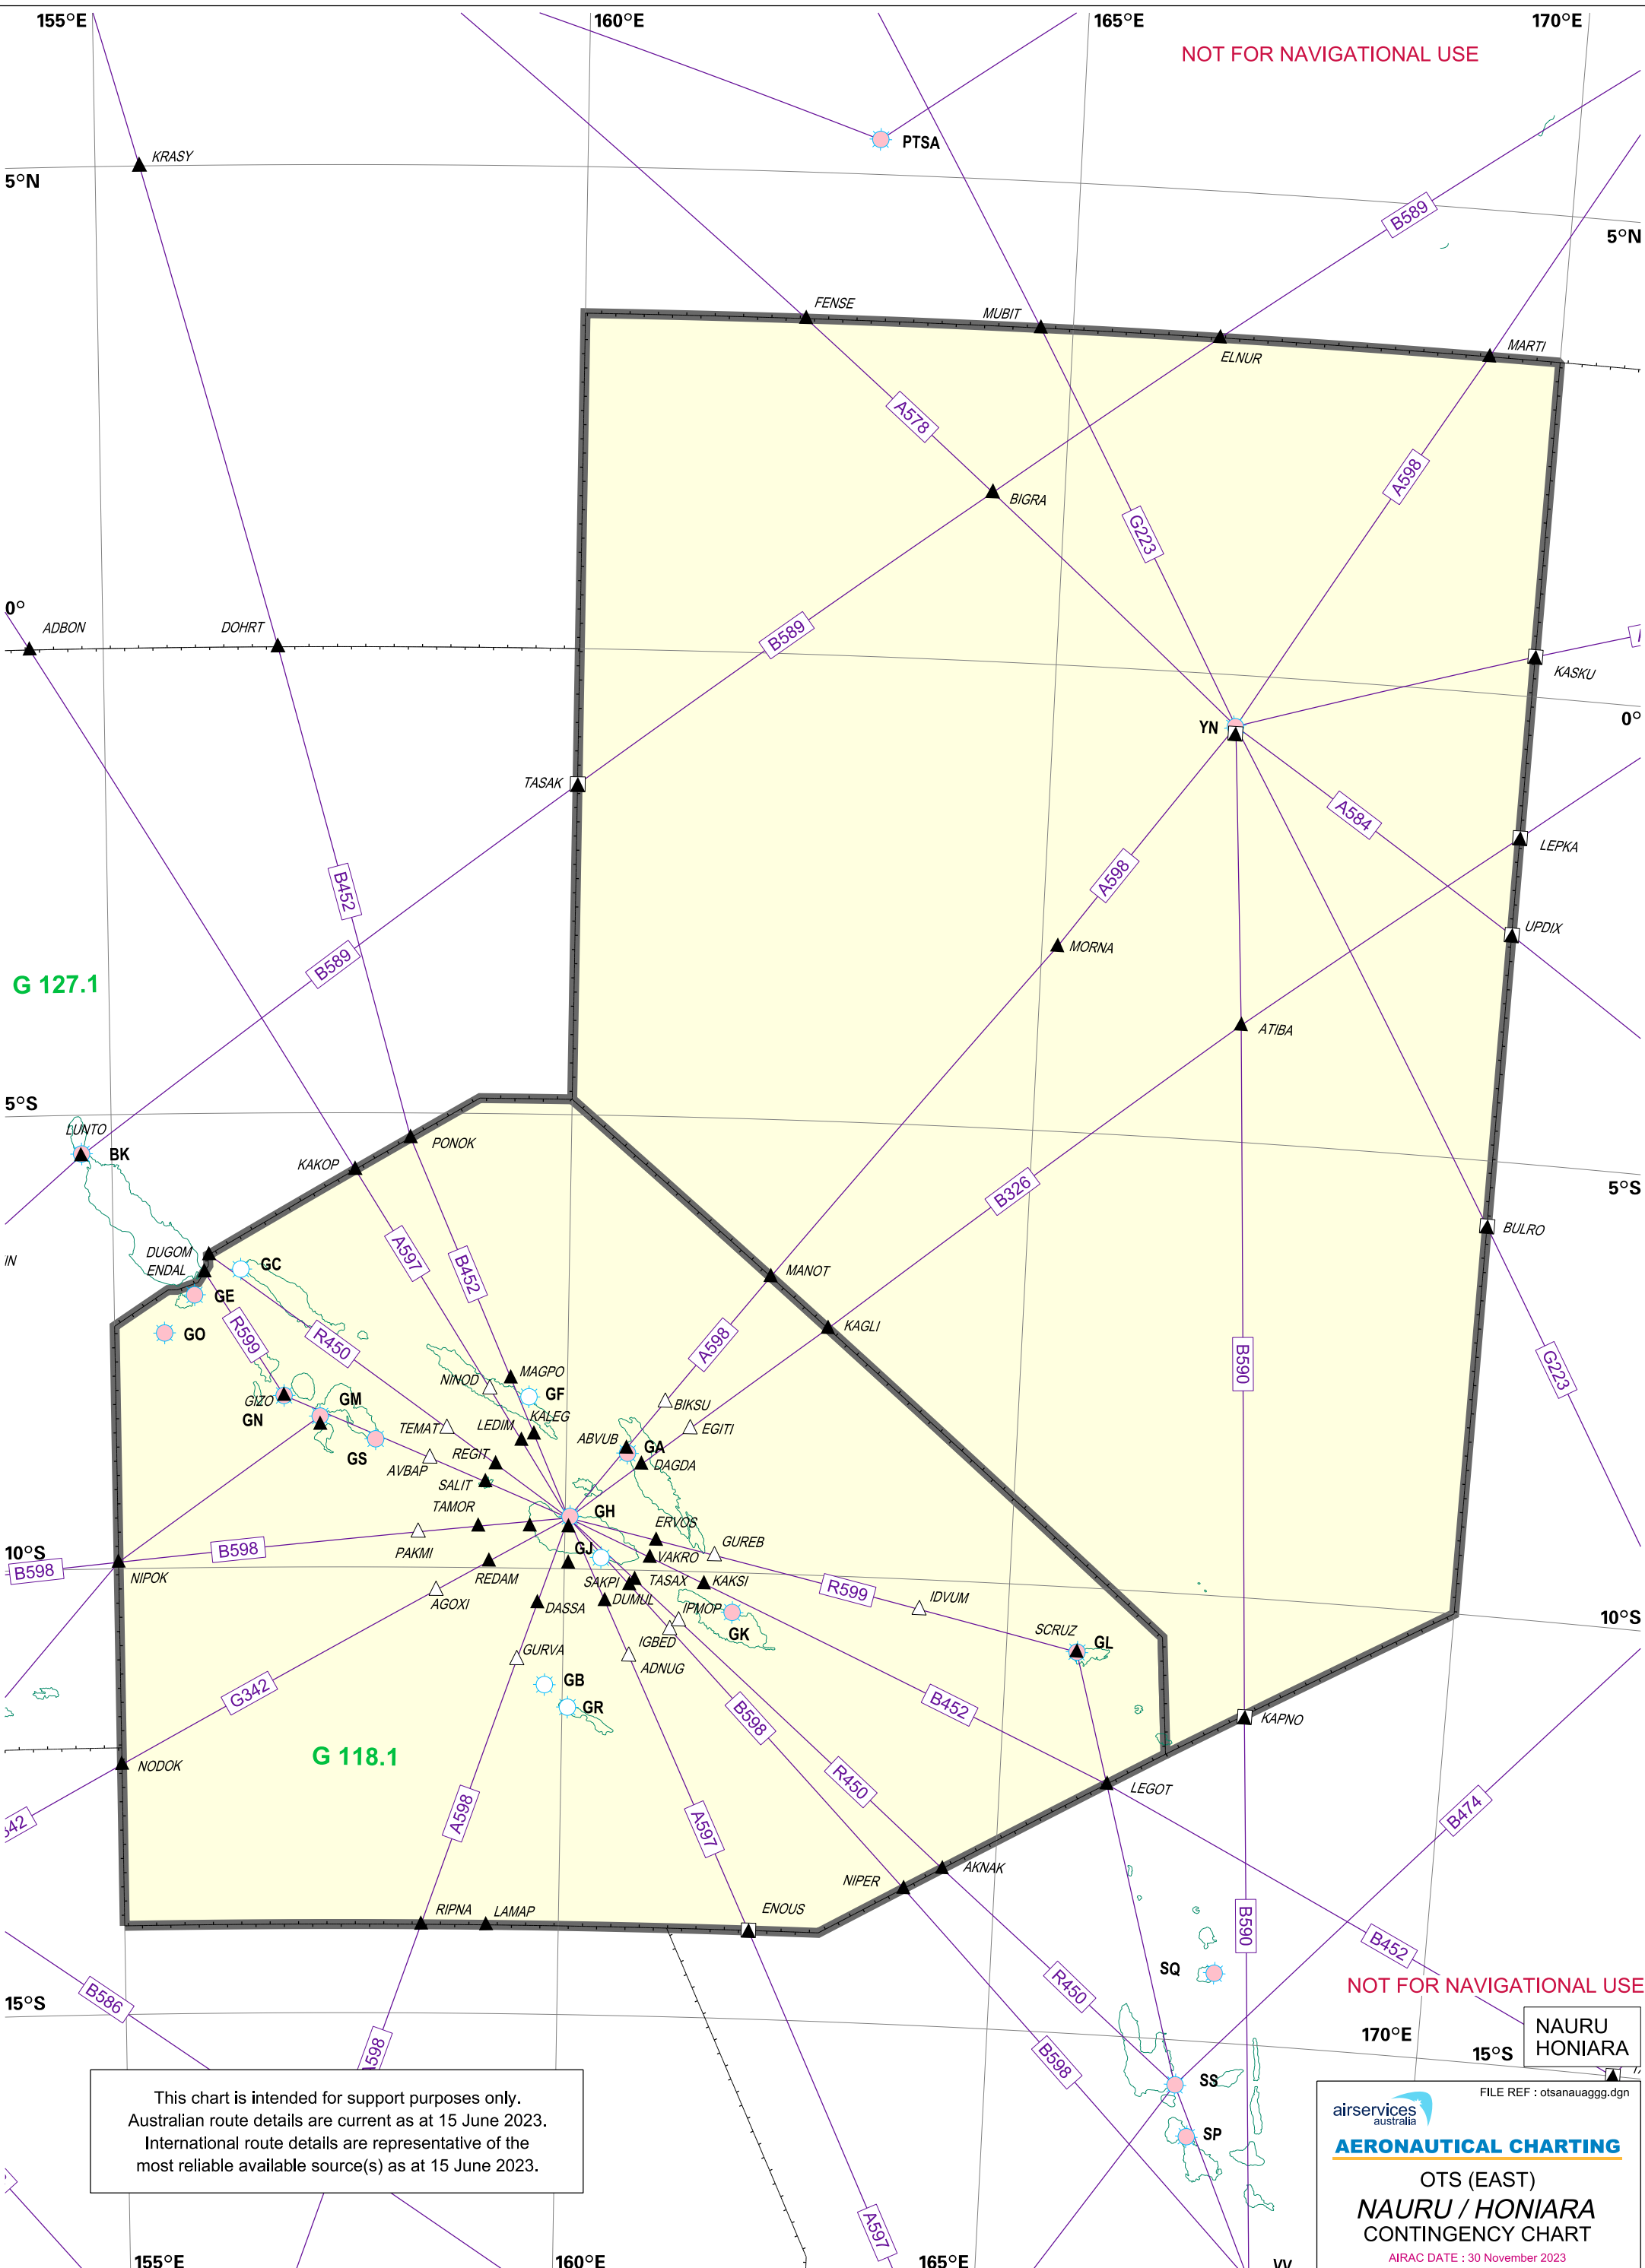

NOT FOR NAVIGATIONAL USE

G 127.1

G 118.1

This chart is intended for support purposes only.
 Australian route details are current as at 15 June 2023.
 International route details are representative of the
 most reliable available source(s) as at 15 June 2023.

airservices
australia

AERONAUTICAL CHARTING

OTS (EAST)
NAURU / HONIARA
 CONTINGENCY CHART

AIRAC DATE : 30 November 2023

FILE REF : otsanauaggg.dgn

NOT FOR NAVIGATIONAL USE

NAURU
HONIARA