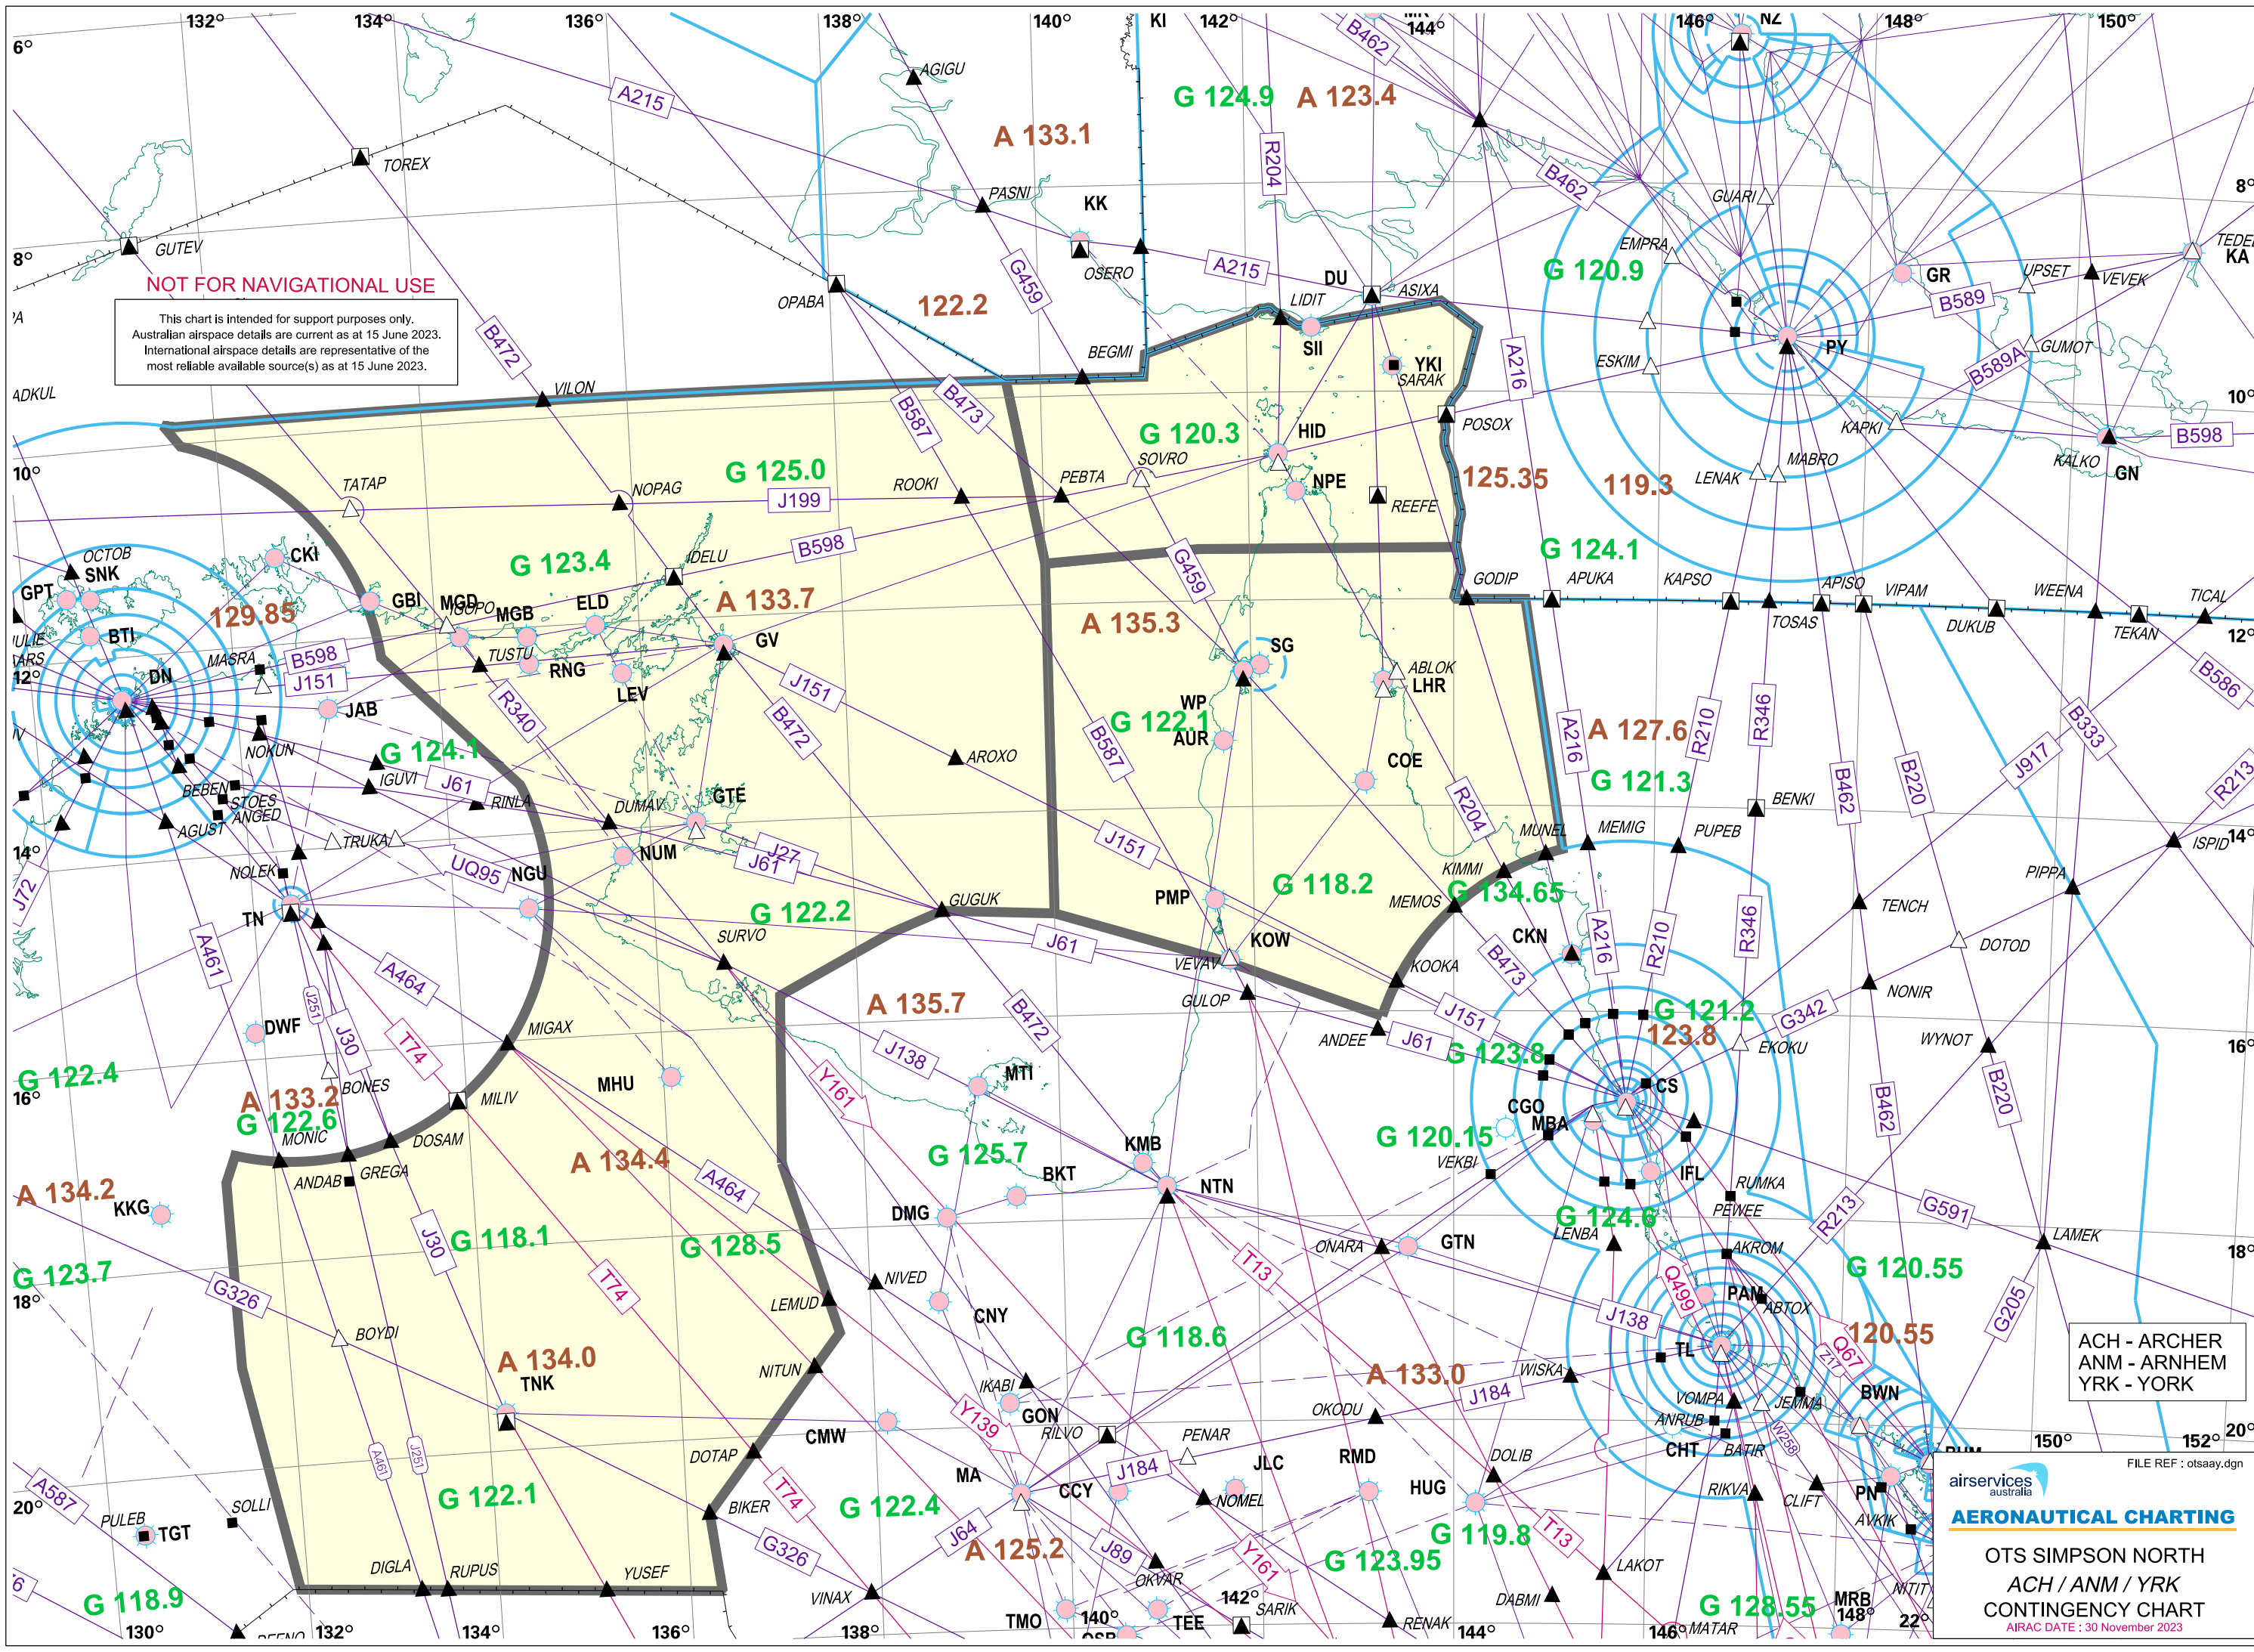

NOT FOR NAVIGATIONAL USE

This chart is intended for support purposes only.
Australian airspace details are current as at 15 June 2023.
International airspace details are representative of the most reliable available source(s) as at 15 June 2023.

ACH - ARCHER
ANM - ARNHEM
YRK - YORK

airservices
australia

AERONAUTICAL CHARTING

OTS SIMPSON NORTH
ACH / ANM / YRK
CONTINGENCY CHART
AIRAC DATE : 30 November 2023

FILE REF : otsaay.dgn