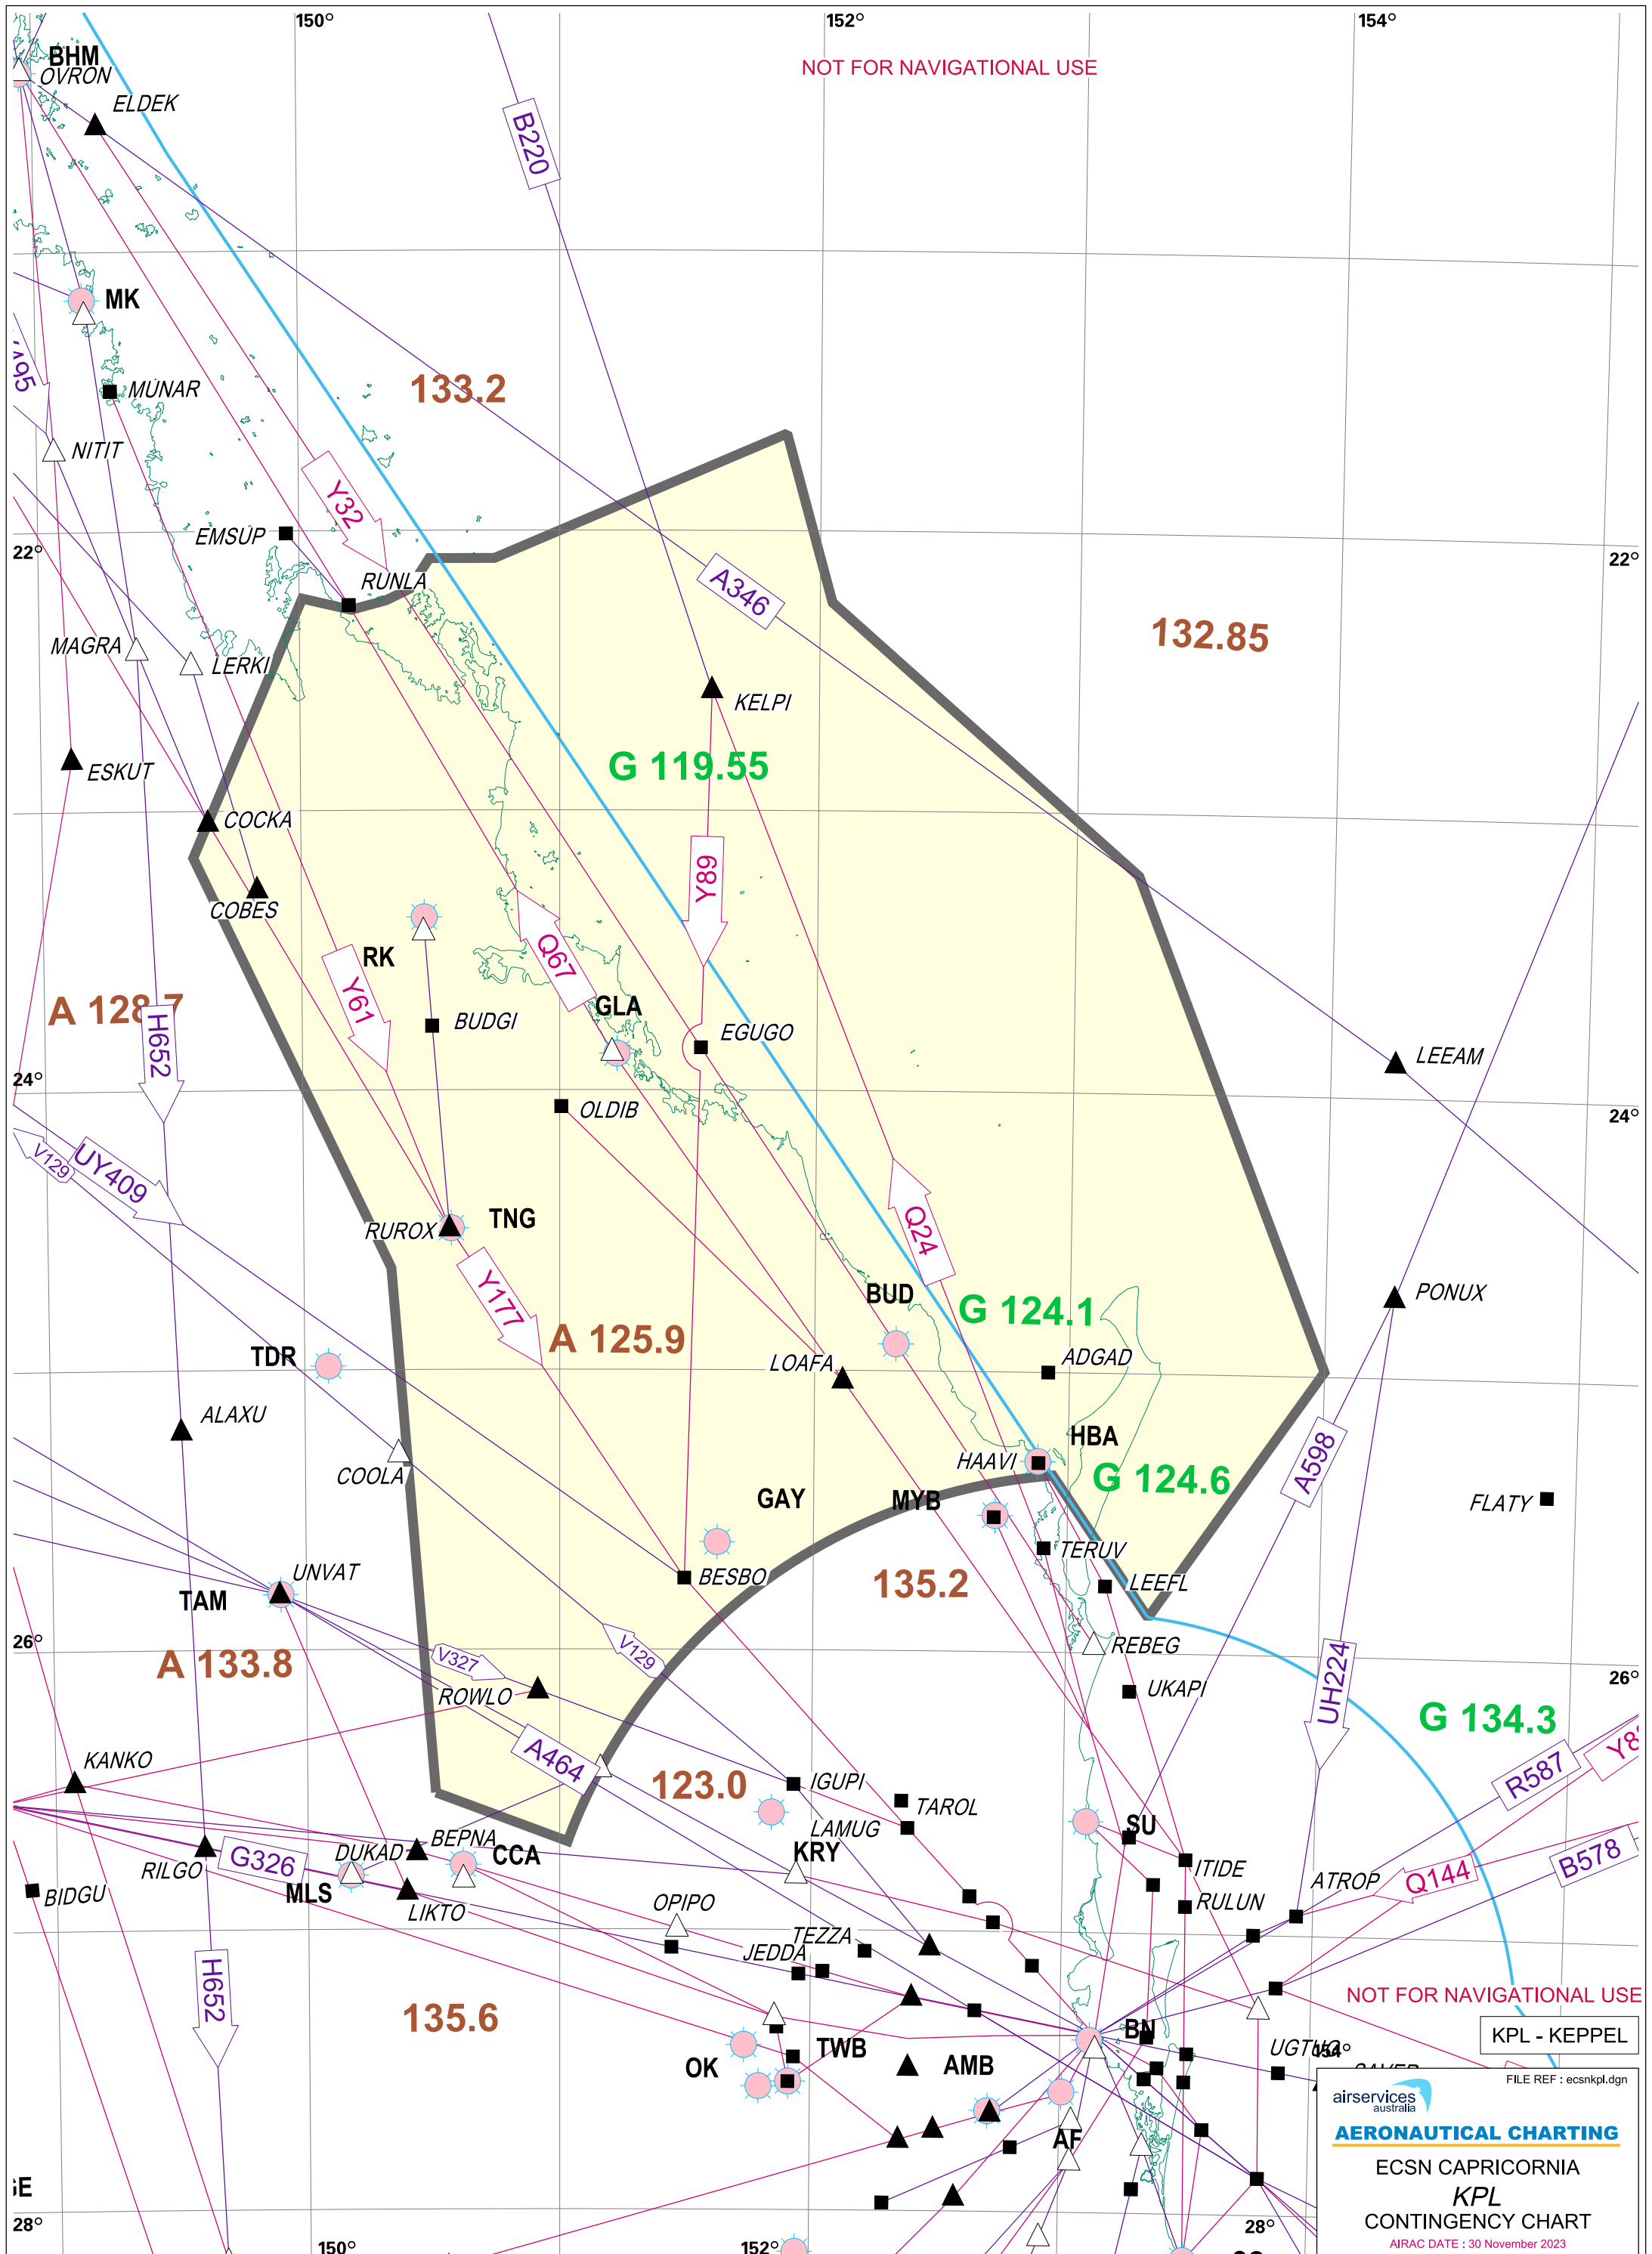

NOT FOR NAVIGATIONAL USE

NOT FOR NAVIGATIONAL USE

KPL - KEPPEL

FILE REF : ecsnkpl.dgn

airservices
australia

AERONAUTICAL CHARTING

ECSN CAPRICORNIA
KPL
CONTINGENCY CHART

AIRAC DATE : 30 November 2023