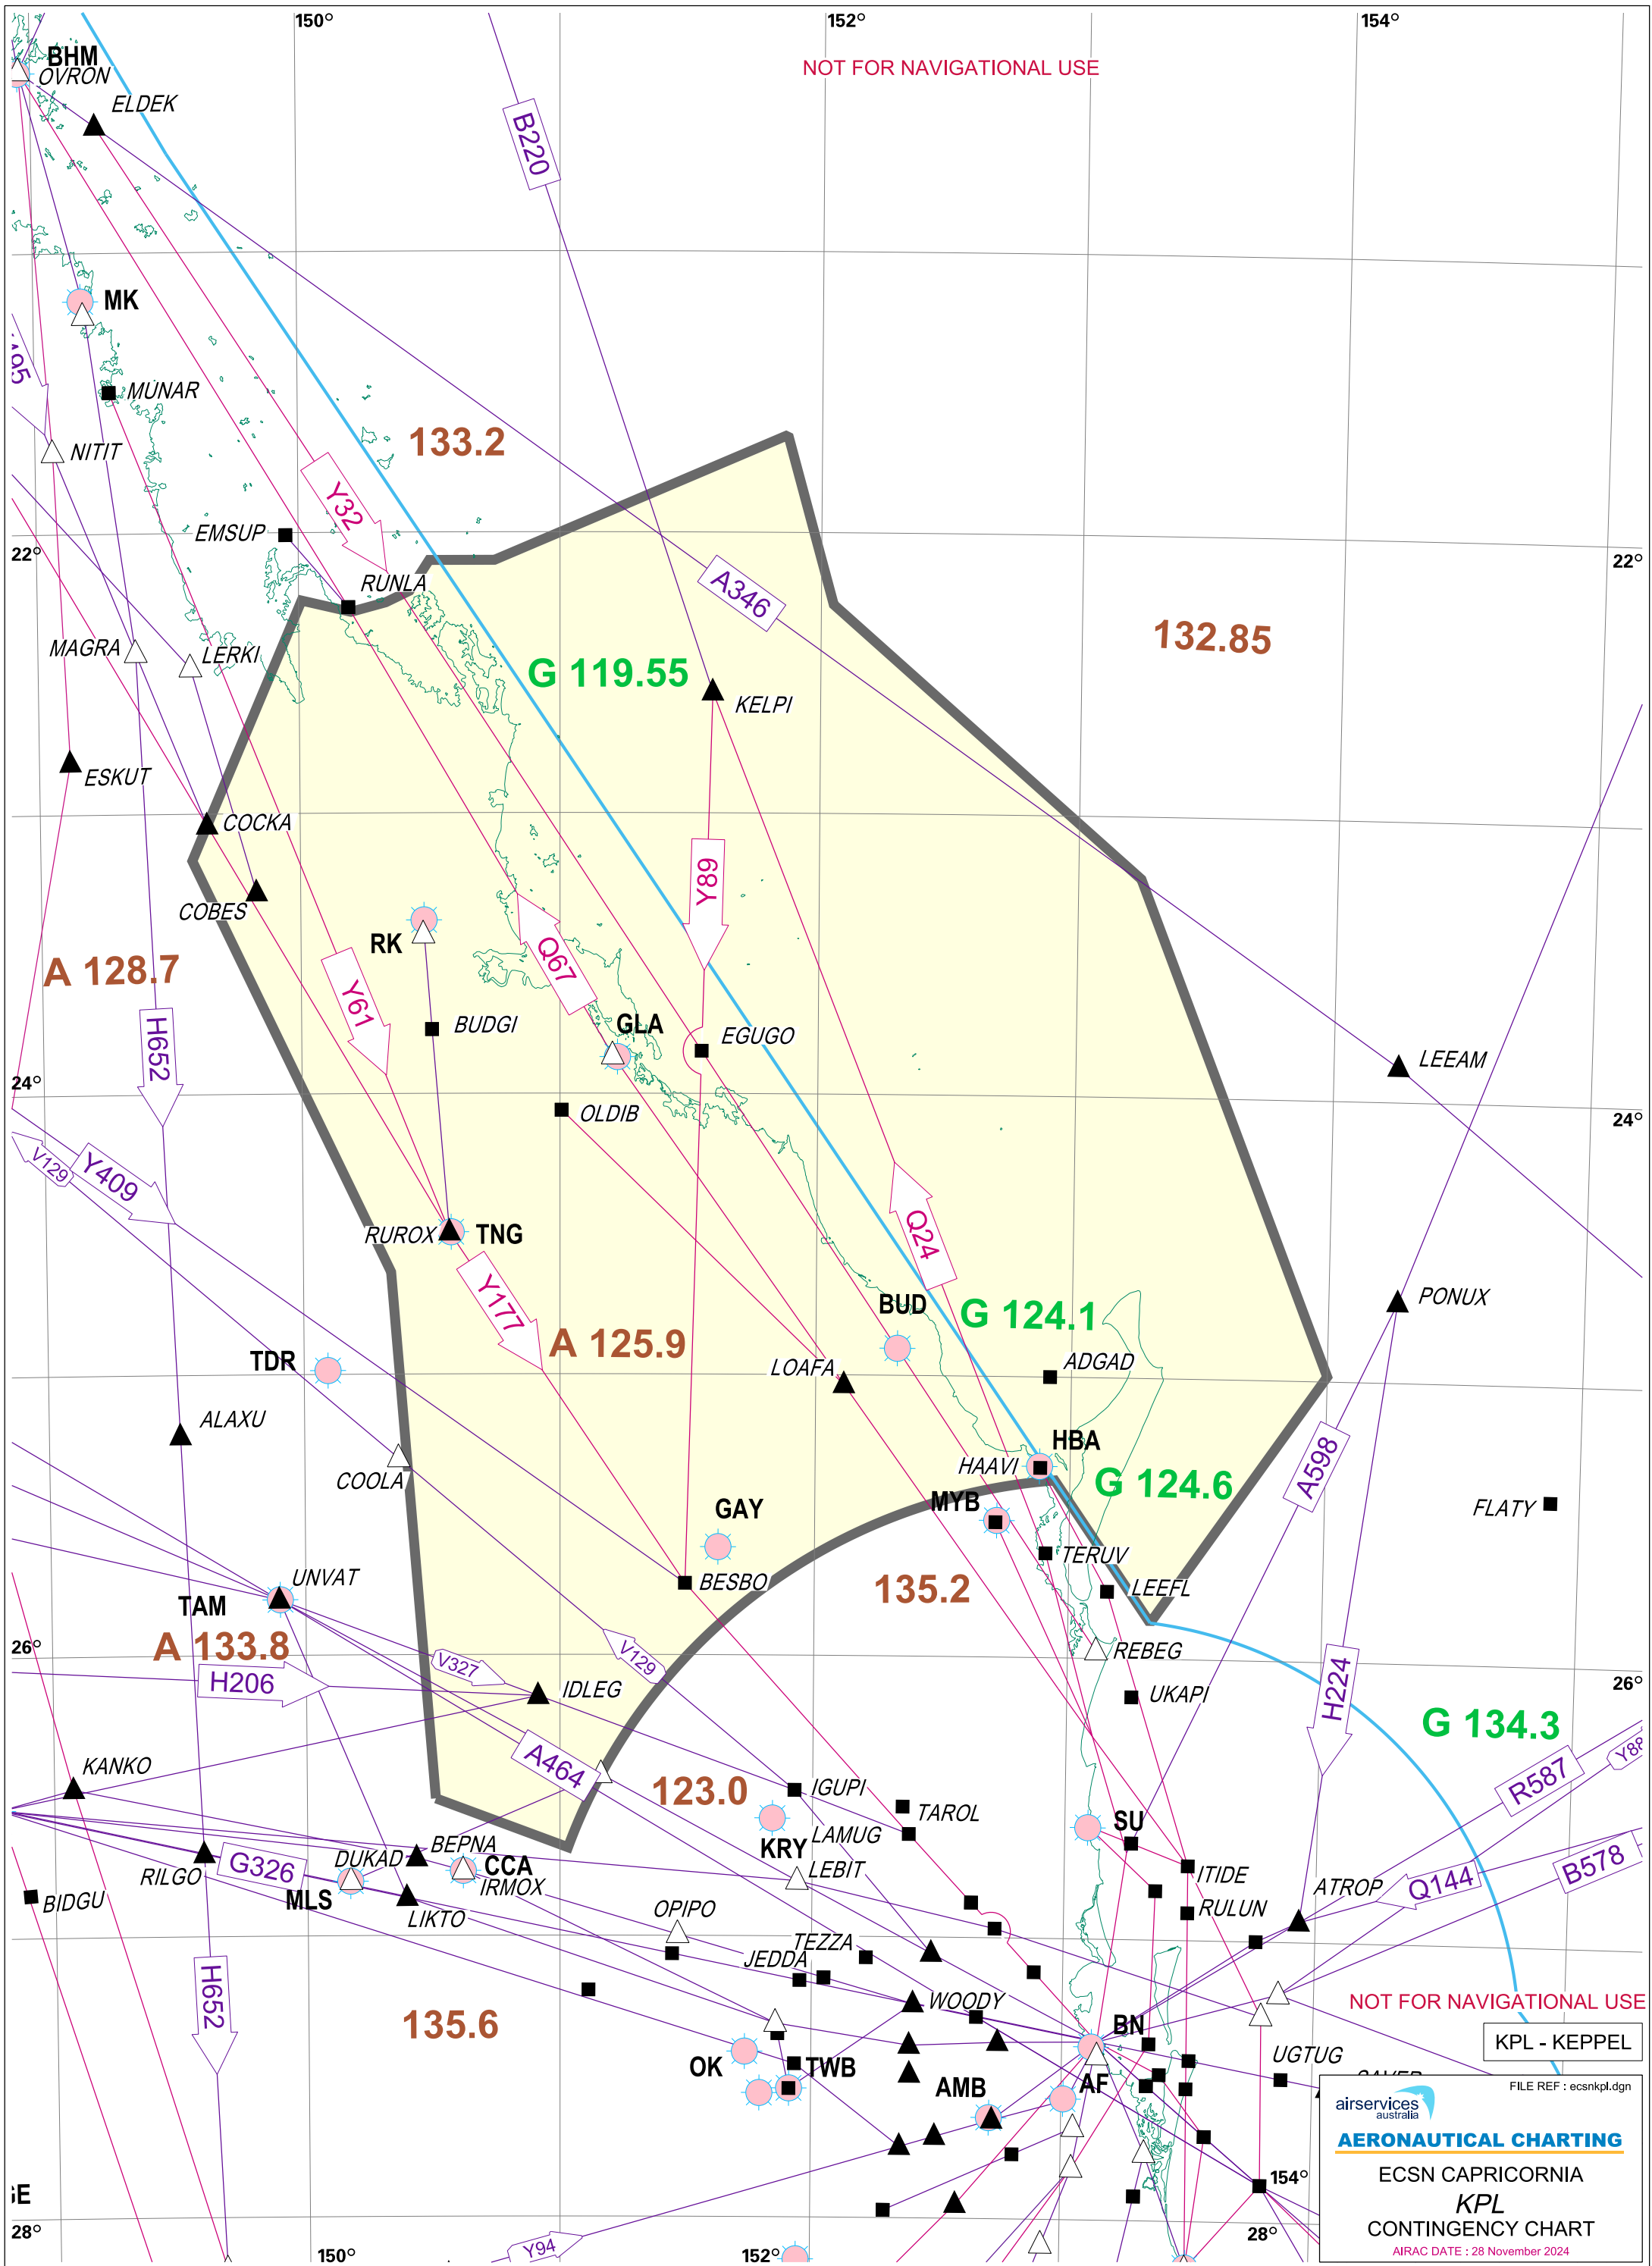

NOT FOR NAVIGATIONAL USE

NOT FOR NAVIGATIONAL USE

airservices  
australia

**AERONAUTICAL CHARTING**

ECSN CAPRICORNIA  
**KPL**  
CONTINGENCY CHART

AIRAC DATE : 28 November 2024

FILE REF : ecsnkpl.dgn