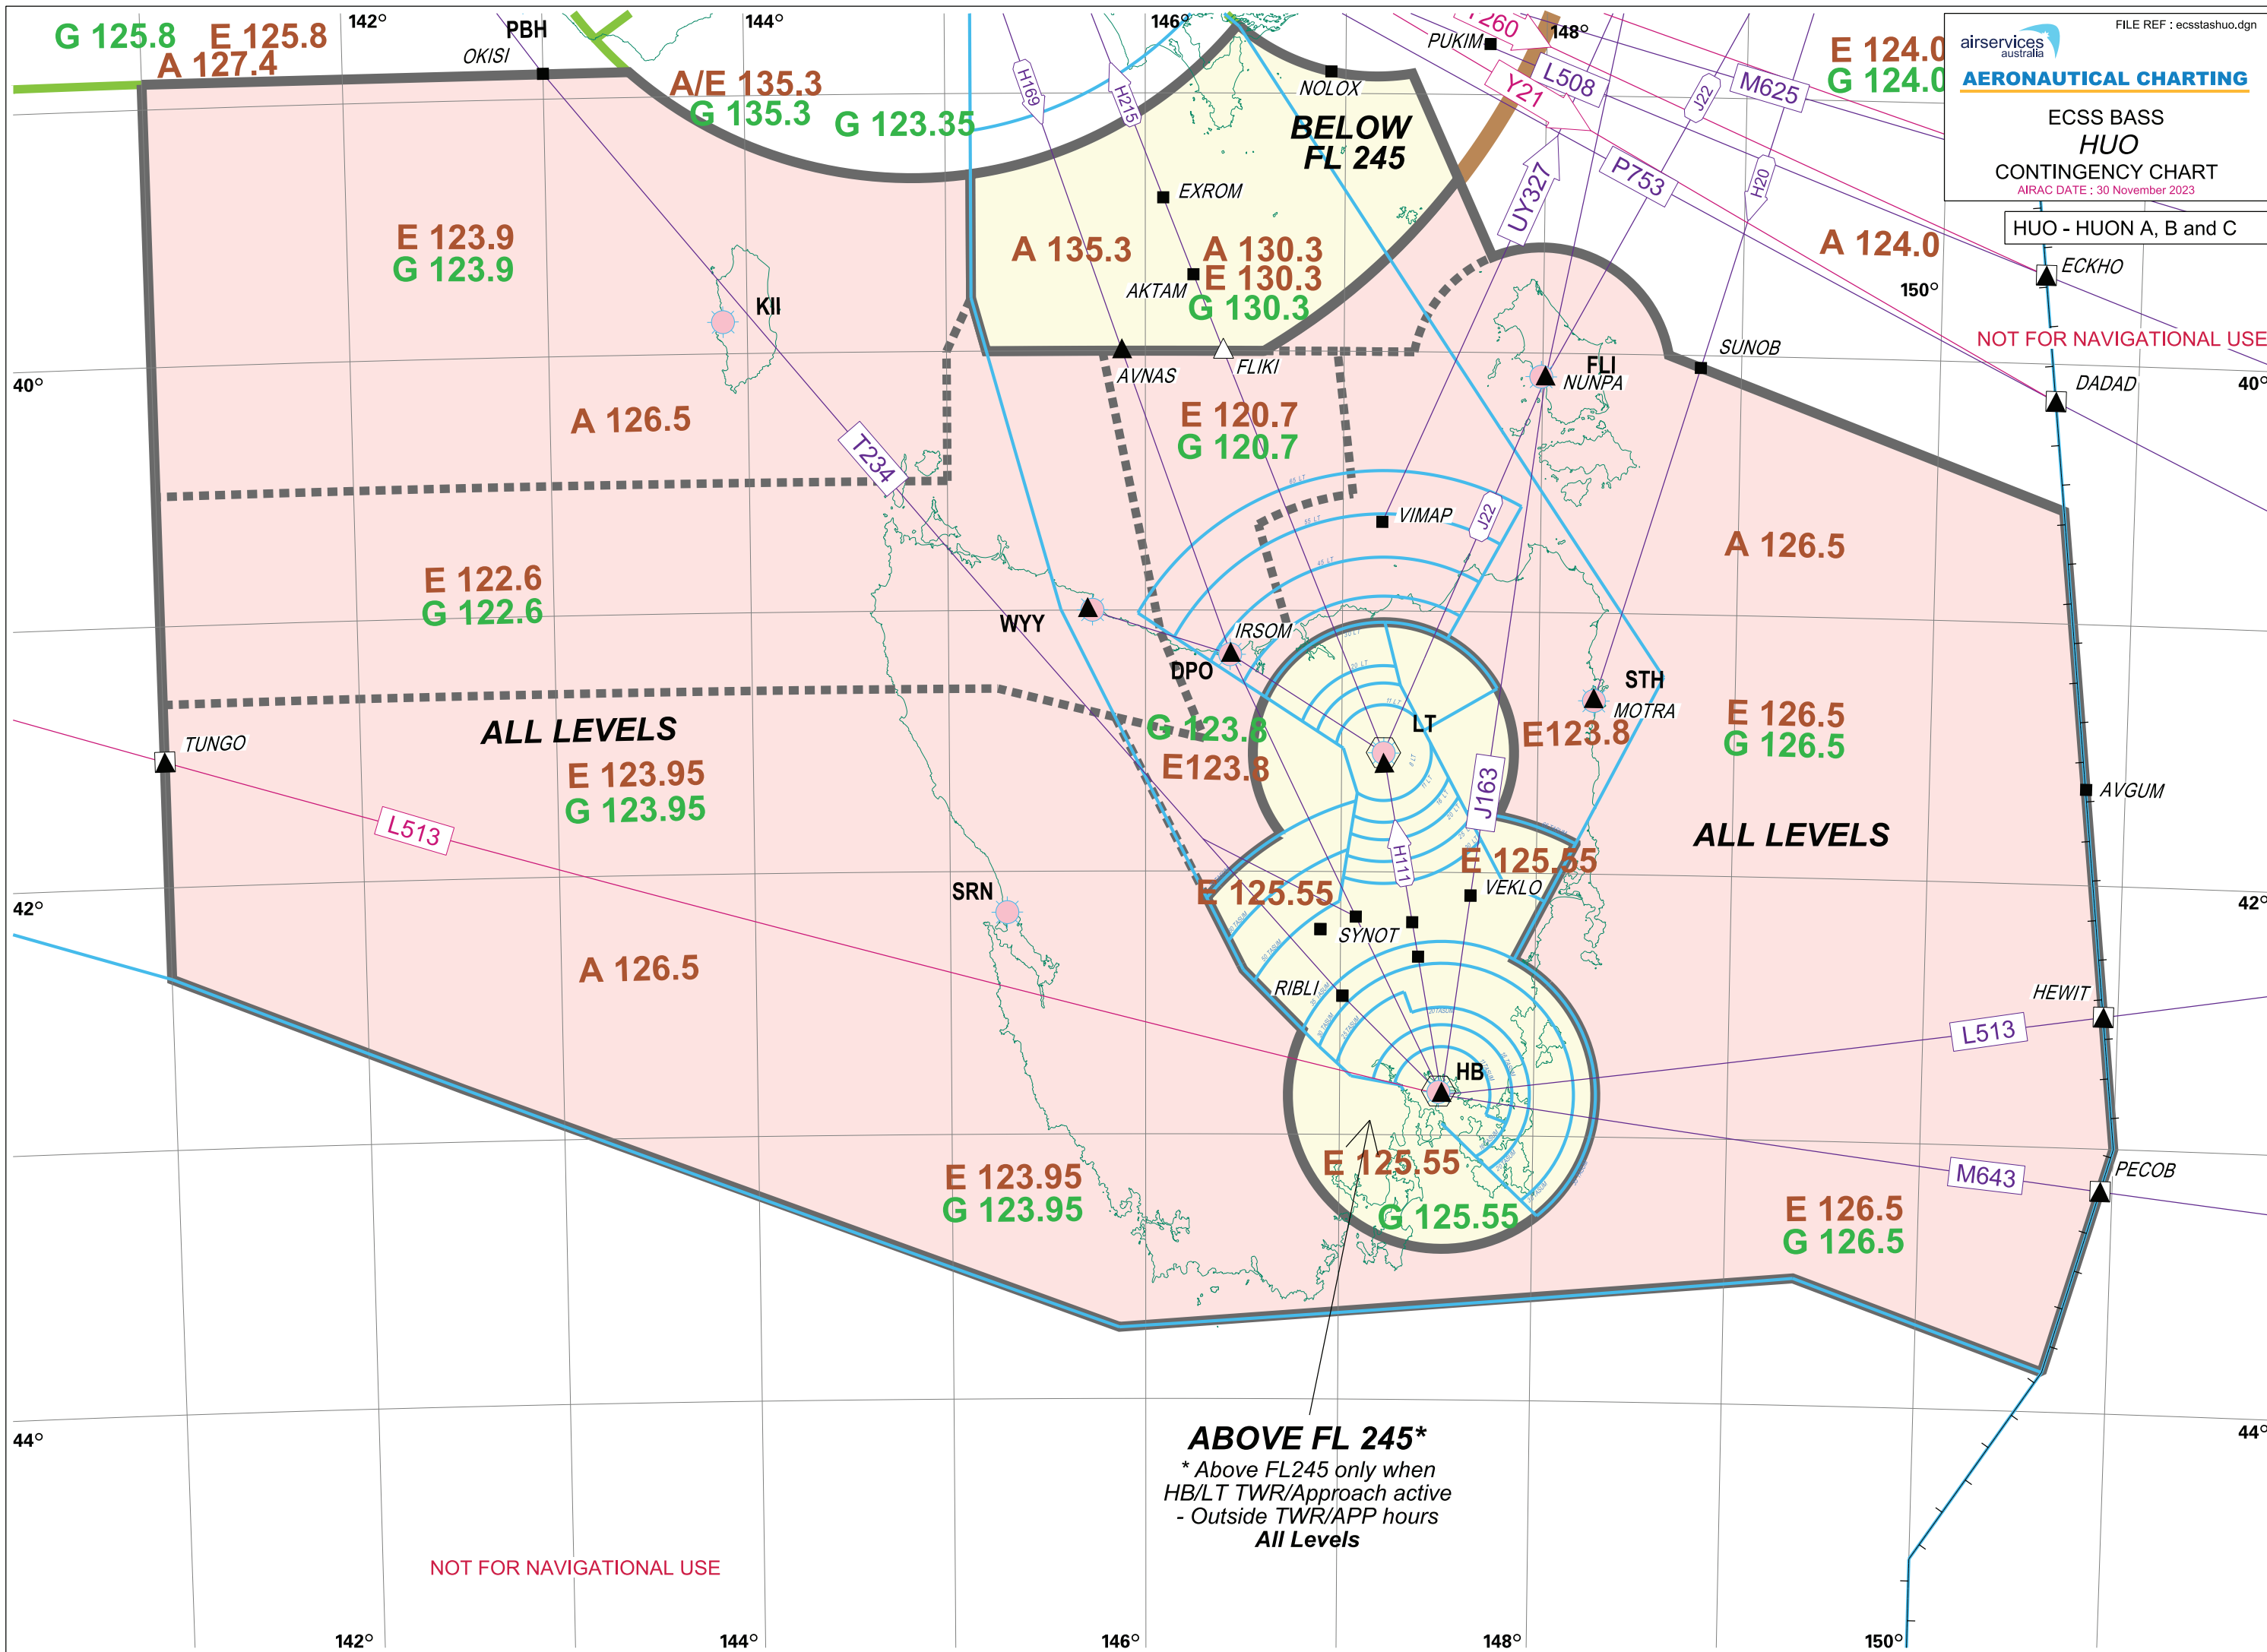

ECSS BASS
HUO
CONTINGENCY CHART
AIRAC DATE : 30 November 2023

HUO - HUON A, B and C

NOT FOR NAVIGATIONAL USE

ABOVE FL 245*
* Above FL245 only when
HB/LT TWR/Approach active
- Outside TWR/APP hours
All Levels

NOT FOR NAVIGATIONAL USE