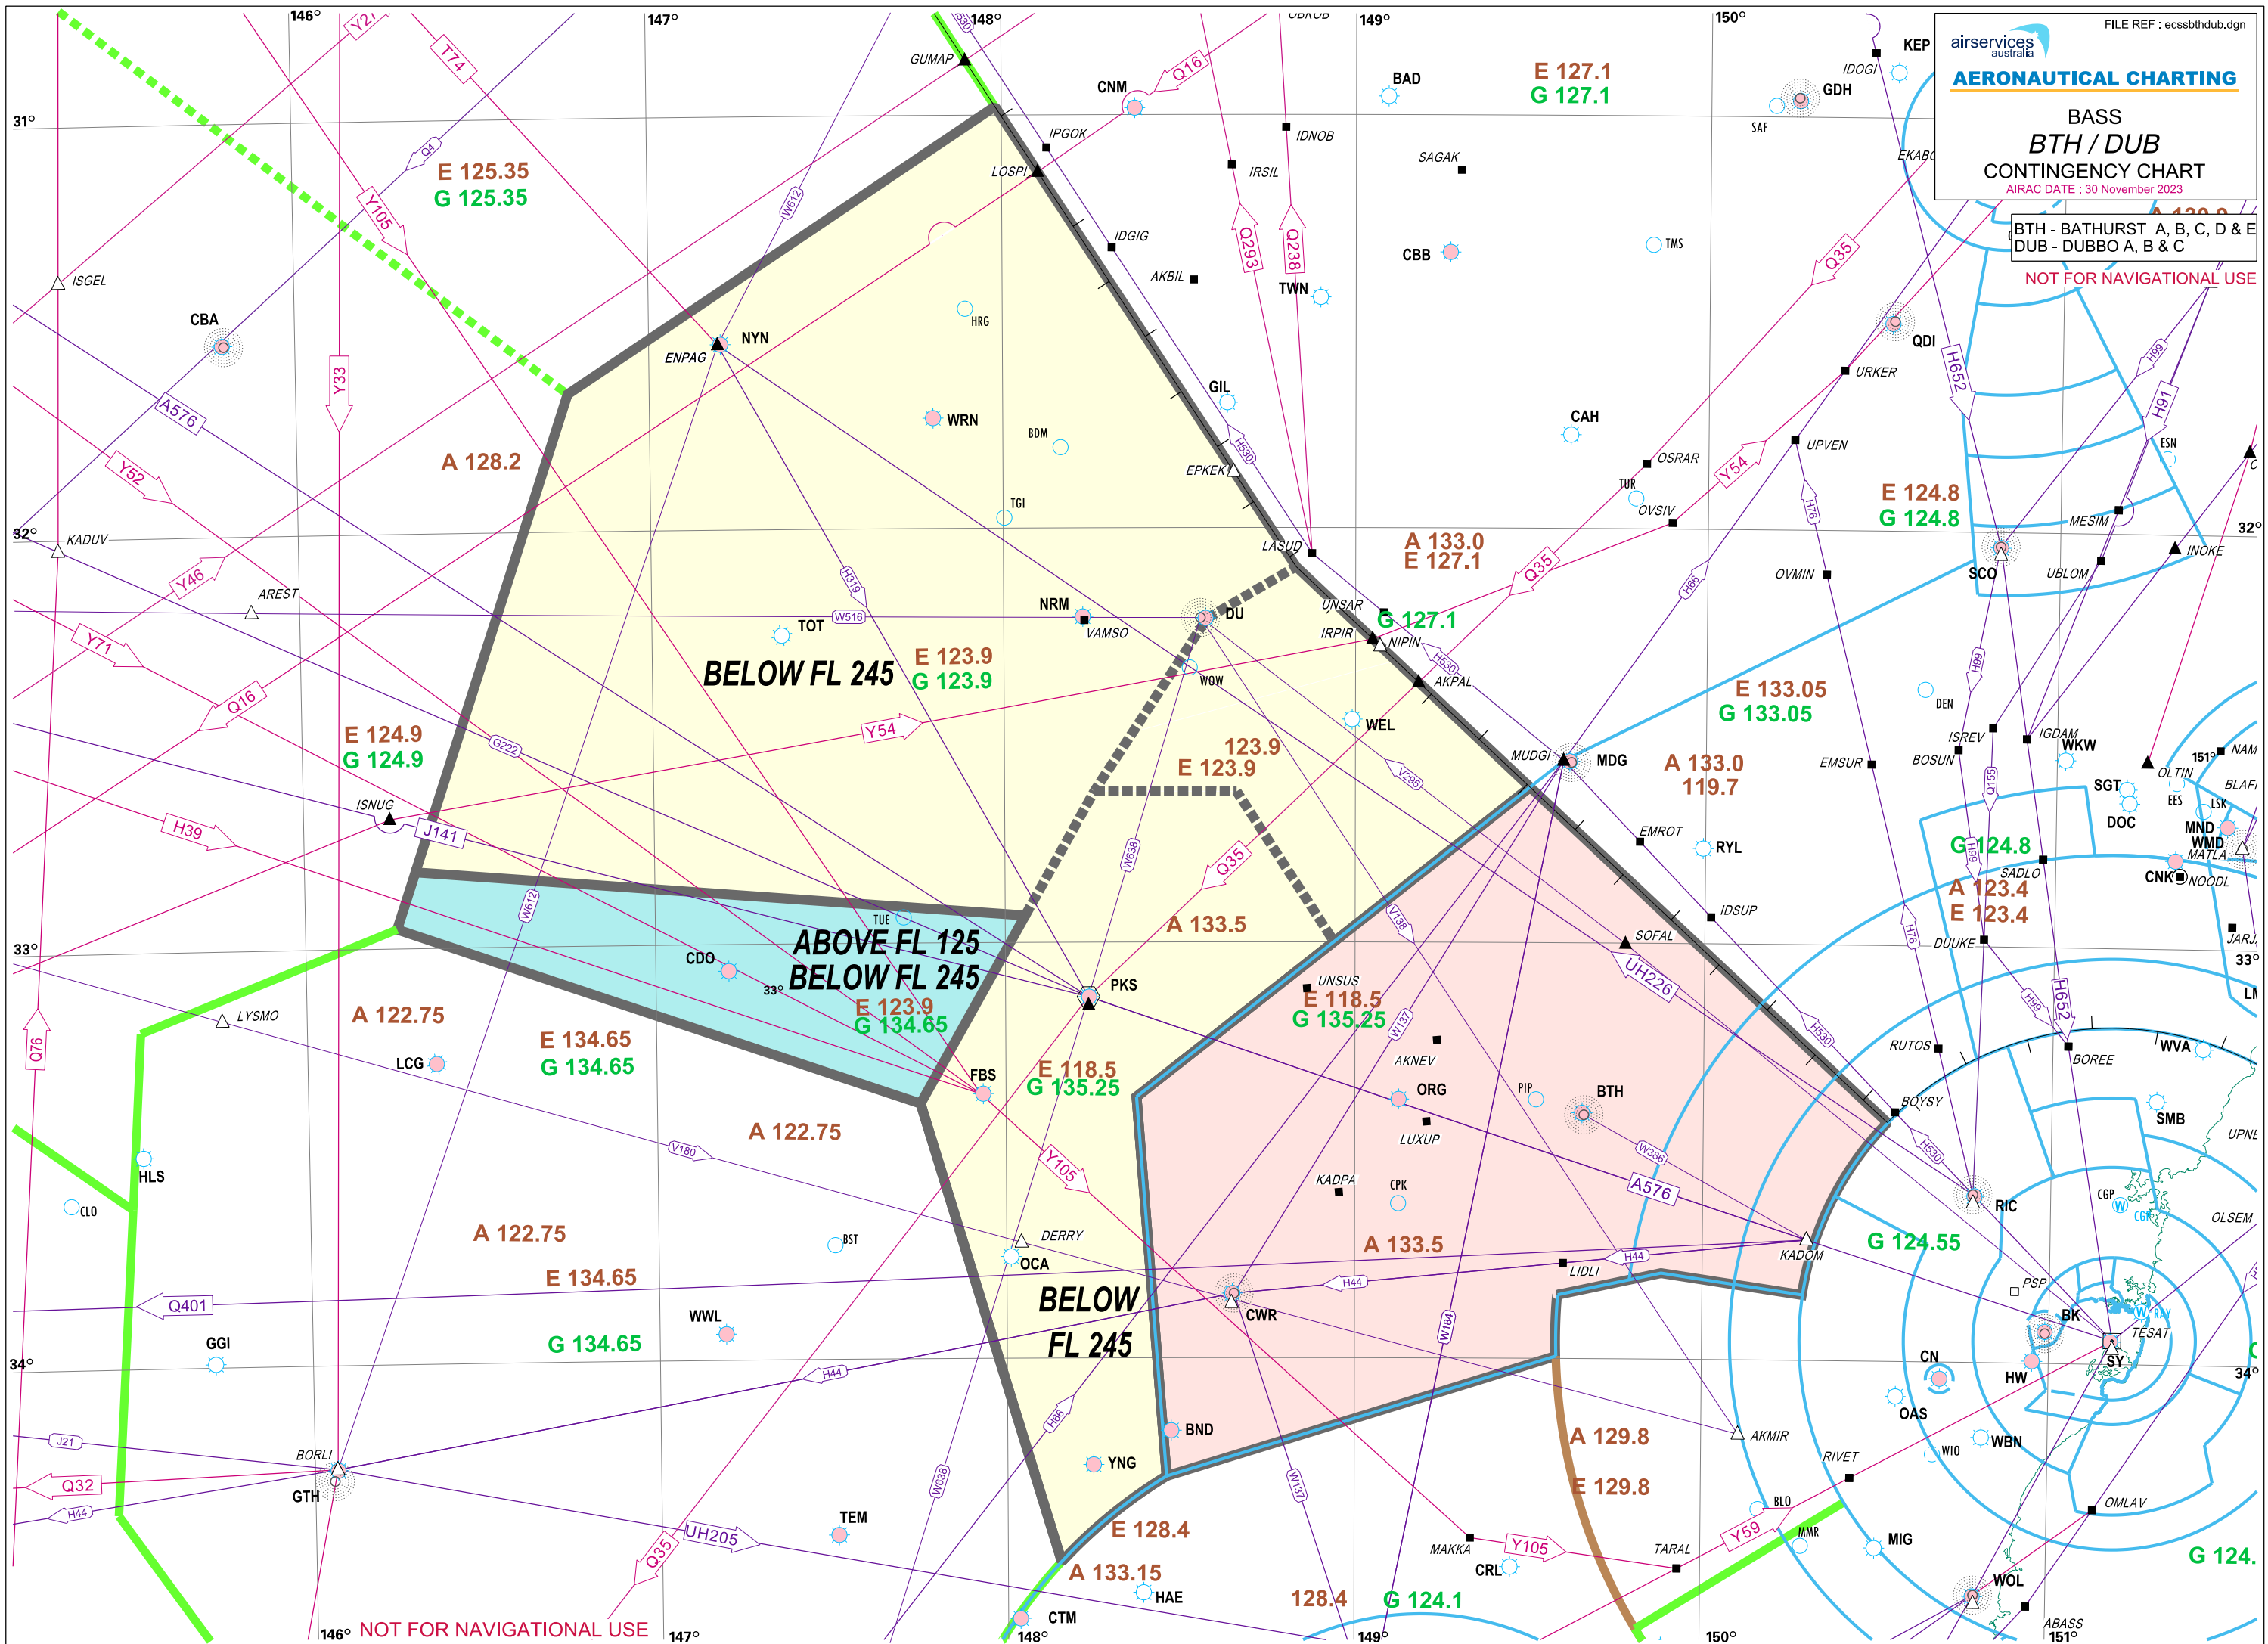

**BASS  
BTH / DUB  
CONTINGENCY CHART**  
AIRAC DATE : 30 November 2023

BTH - BATHURST A, B, C, D & E  
DUB - DUBBO A, B & C

NOT FOR NAVIGATIONAL USE

NOT FOR NAVIGATIONAL USE