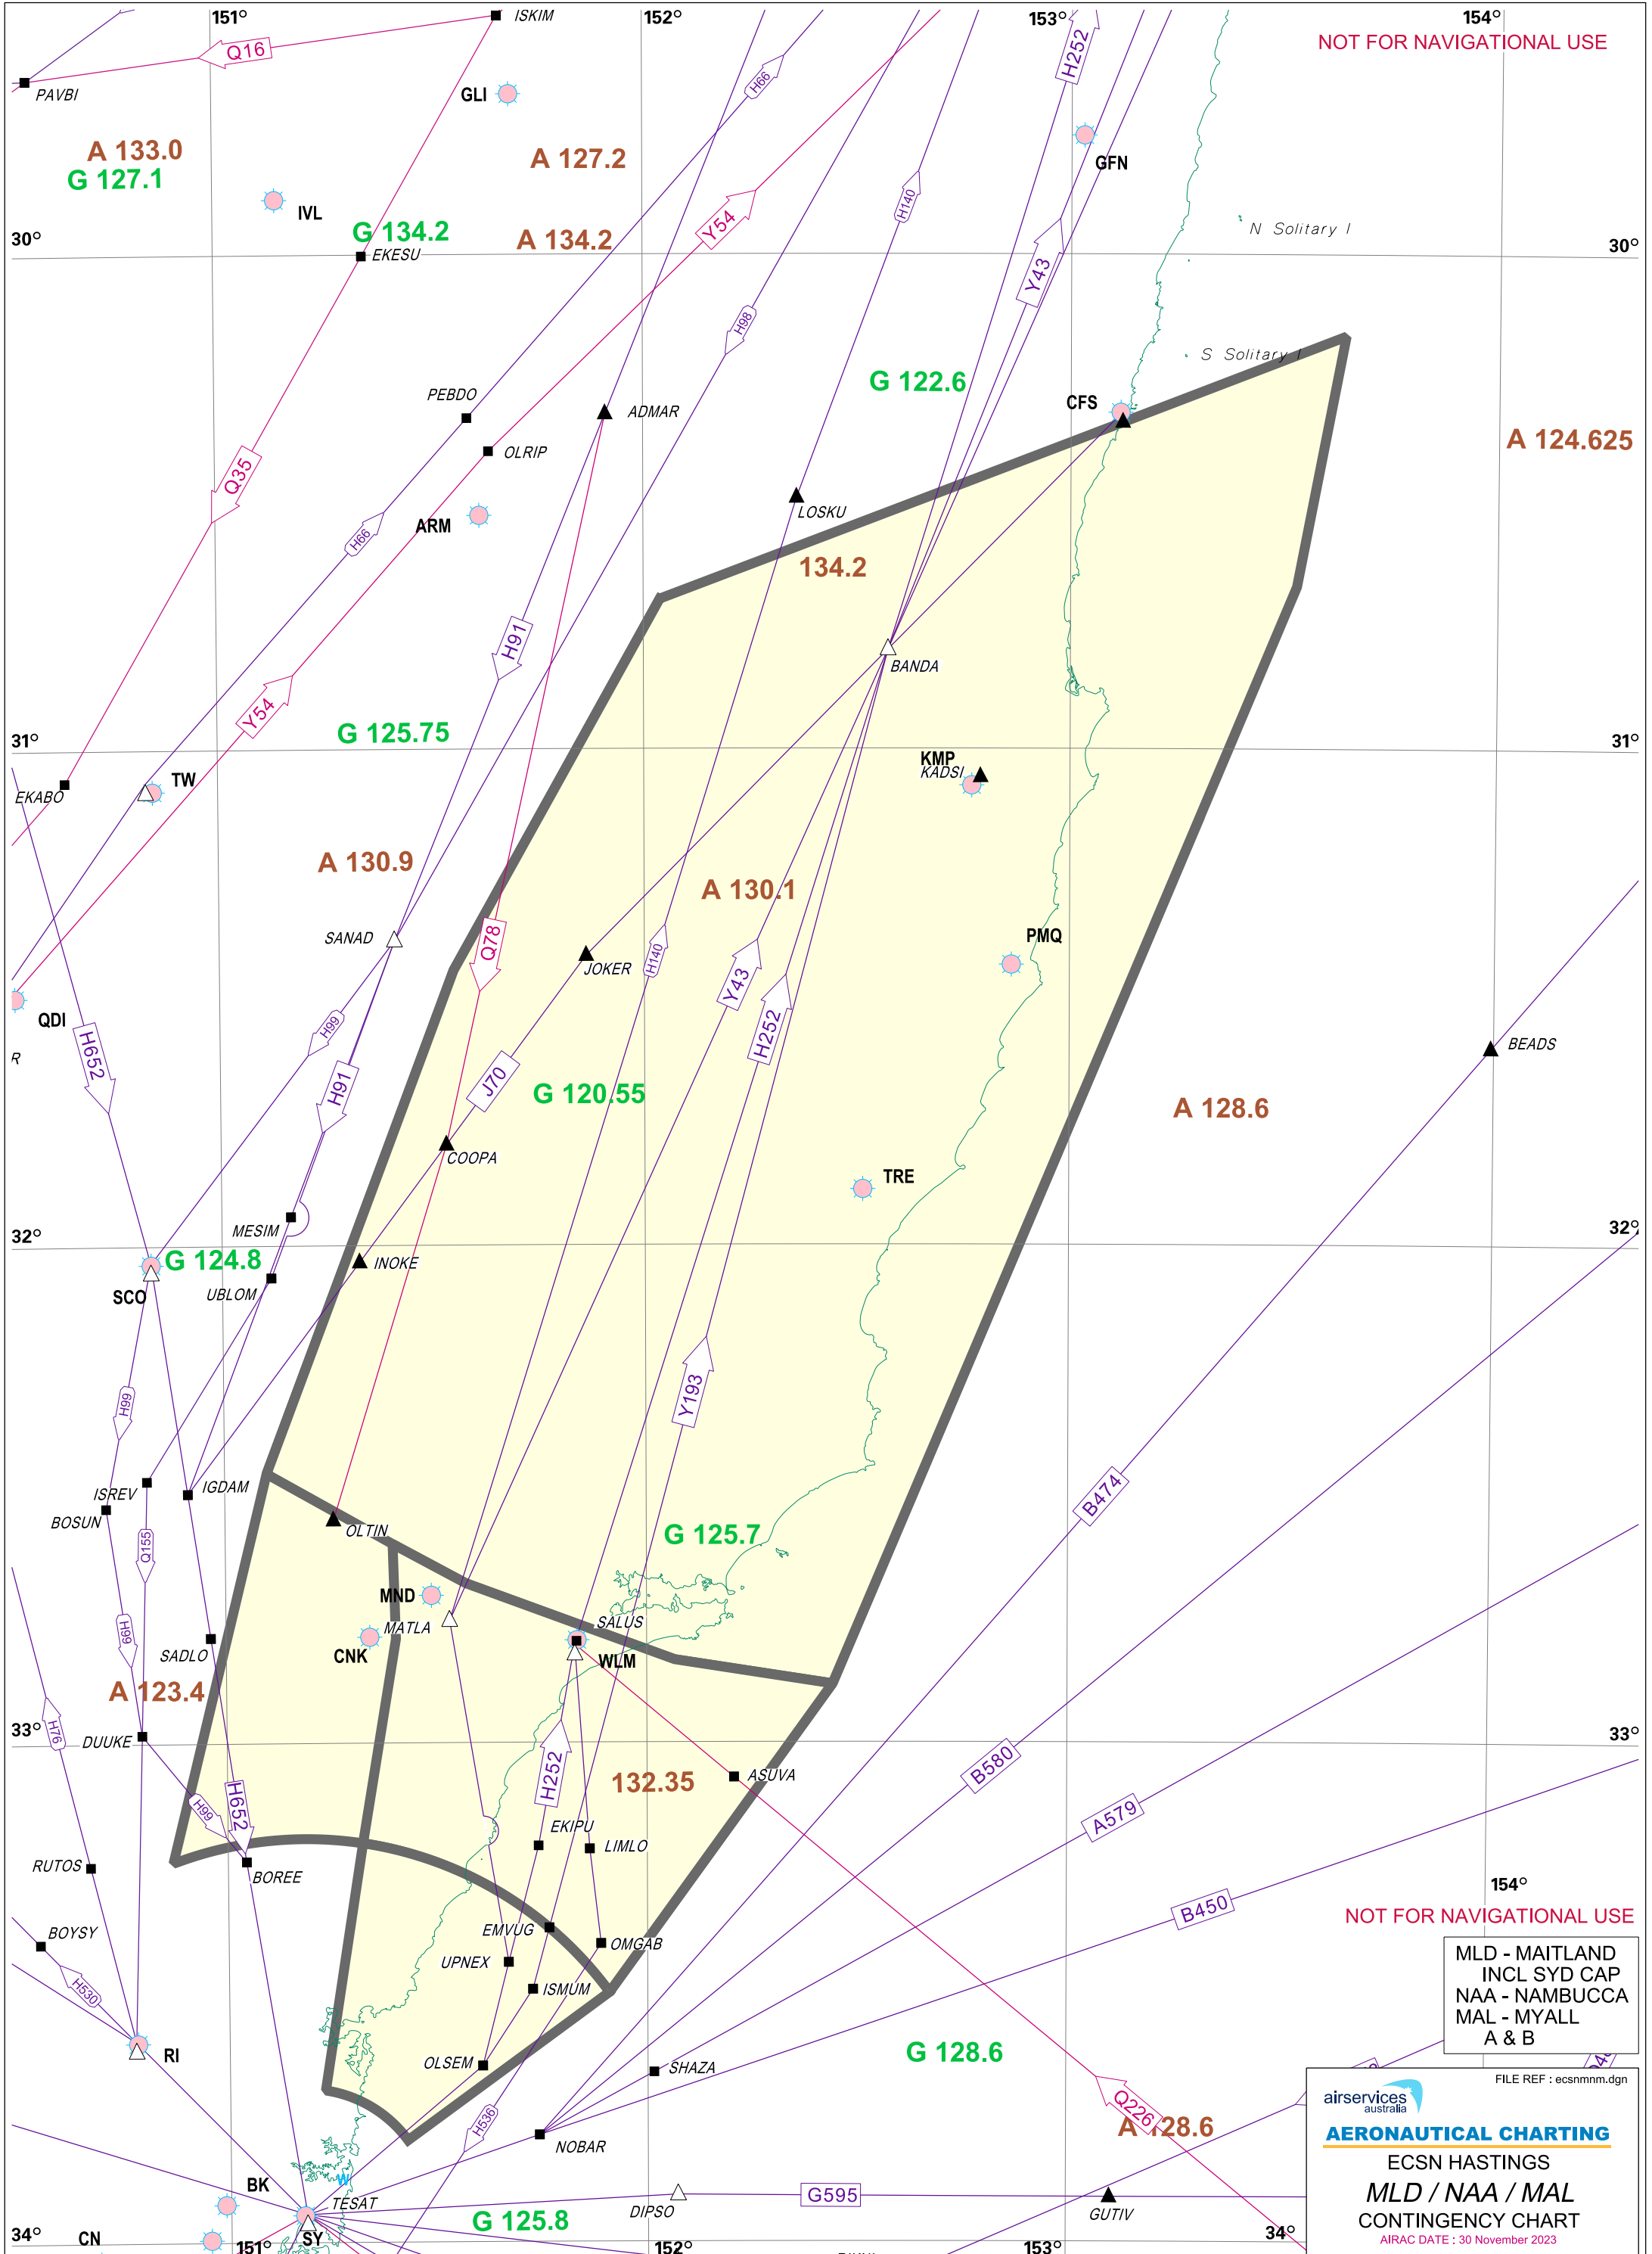

NOT FOR NAVIGATIONAL USE

MLD - MAITLAND
INCL SYD CAP
NAA - NAMBUCCA
MAL - MYALL
A & B

airservices australia
AERONAUTICAL CHARTING
ECSN HASTINGS
MLD / NAA / MAL
CONTINGENCY CHART
AIRAC DATE : 30 November 2023

FILE REF : ecsnmm.dgn

NOT FOR NAVIGATIONAL USE